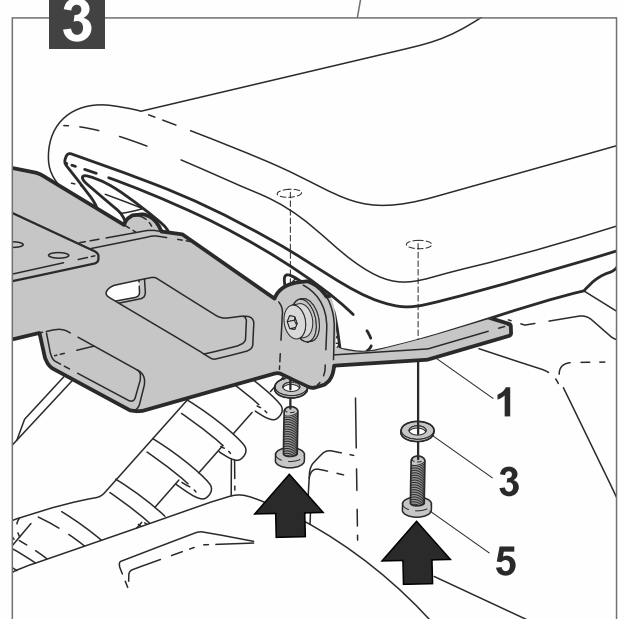

TOP MASTER AND SR

IMPORTANT: Based on European models. For compatibility with models in other continen check www.shad.es

WWW.SHAD.ES

REF. 500479 Edition 1^a