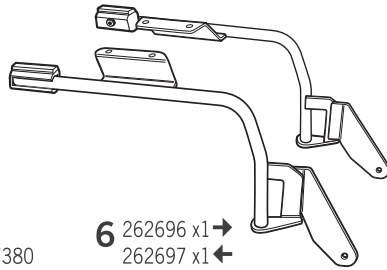

SHAD

VOGE 500 DS '20
VODS50IF

3P
SYSTEM

DESIGNED IN
BARCELONA

1 262695 x1

6 262696 x1 →
262697 x1 ←

2 260493 x2
Ø20-12 Ø8,5 x 14-3

3 260686 x2
Ø16 Ø9 x 8

4 303045 x14
Ø8

5 304169 x2
M8 x 50 DIN 7380

7 304028 x6
M8 x 25 Din 7380

8 302024 x4
M8

WARNING!

GB

Do not fully tighten the screws until it is ensured that the KIT is correctly attached and aligned.

E