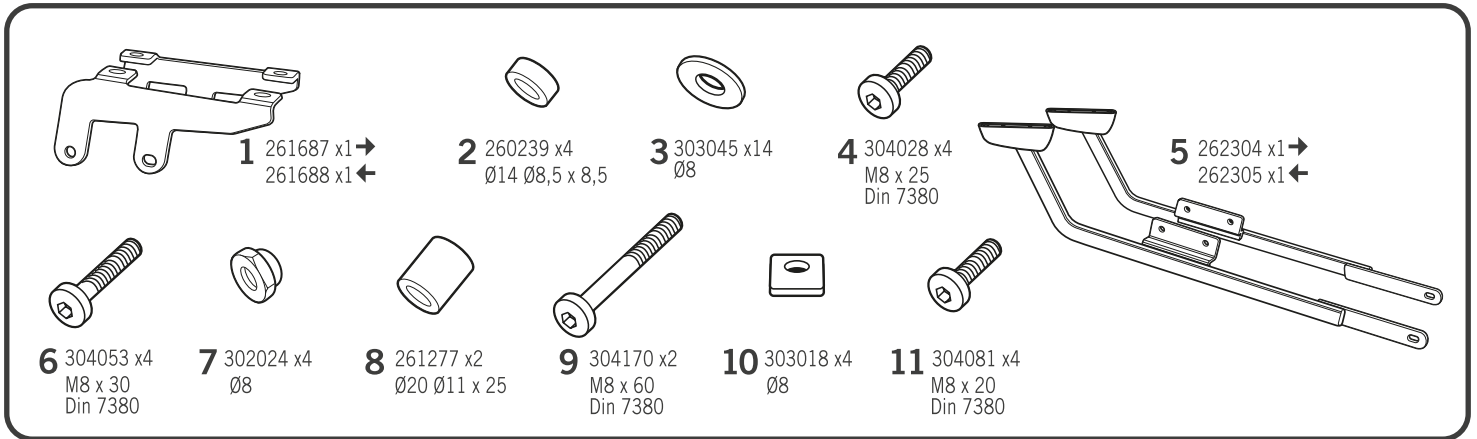

## YAMAHA MT 07 '18 KIT TOP Y0MT78ST

**ATTENTION:** For a full equip assembly, mount the 3p system or Side Bag Holder after the Top master.

TOP MASTER  
+  
3P SYSTEM

TOP MASTER  
+  
SIDE BAG HOLDER

D