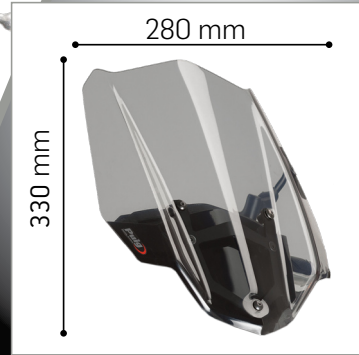

# YAMAHA MT-03 16-

Since 1964  
**Puig**  
Hi-Tech Parts

## Naked New Generation

◀◀ Max. protection +170mm (6<sup>3/4</sup>" ) ▶▶

8932F

8932H

OEM