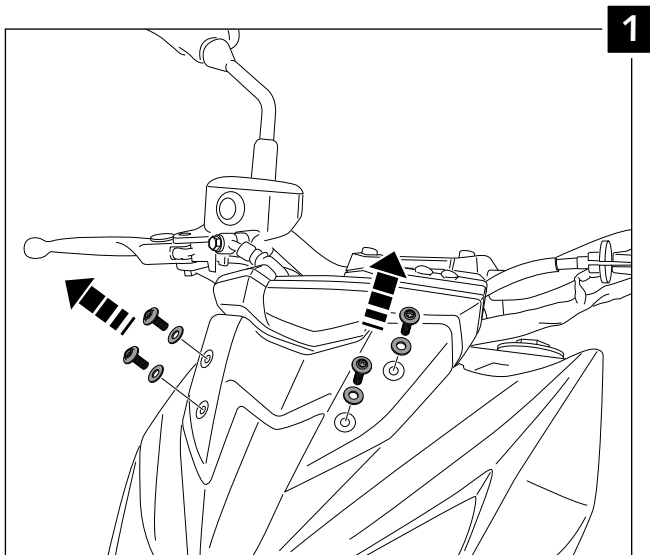

CARENABRÍS ADAPTABLE A - WINDSHIELD ADAPTABLE TO KAWASAKI Z800/E '13 -

Ref.: 6401

ID.	DESCRIPCIÓN	DESCRIPTION	QTY.
1	 Carenabrís	Windshield	1
2	 Tornillo especial M5x13 + rosca interior M5x8	Special screw M5x13 + interior thread M5x8	4
3	 Arandela nylon M5x1	M5x1 nylon washer	4
4	 Arandela de goma Ø ext. 15 x Ø int. 5x4	Ø outer 15 x Ø inner 5x4 rubber washer	4