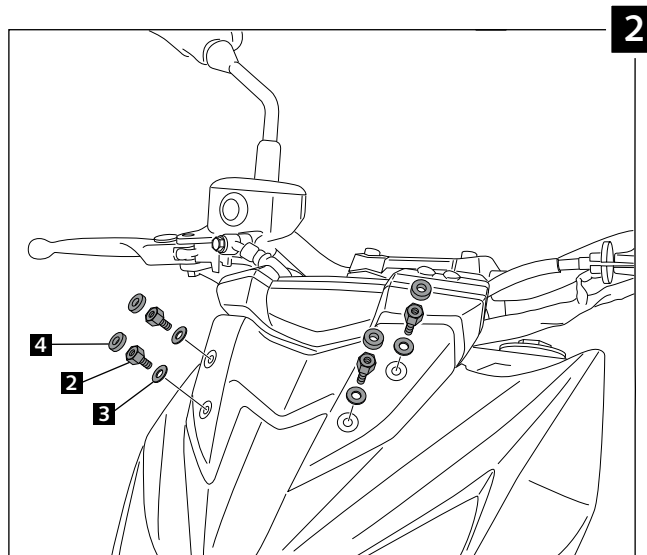

CARENABRÍS ADAPTABLE A - WINDSHIELD ADAPTABLE TO KAWASAKI Z800/E '13 -

Ref.: 6401

ID.	DESCRIPCIÓN	DESCRIPTION	QTY.
1	 Carenabrís	Windshield	1
2	 Tornillo especial M5x13 + rosca interior M5x8	Special screw M5x13 + interior thread M5x8	4
3	 Arandela nylon M5x1	M5x1 nylon washer	4
4	 Arandela de goma Ø ext. 15 x Ø int. 5x4	Ø outer 15 x Ø inner 5x4 rubber washer	4