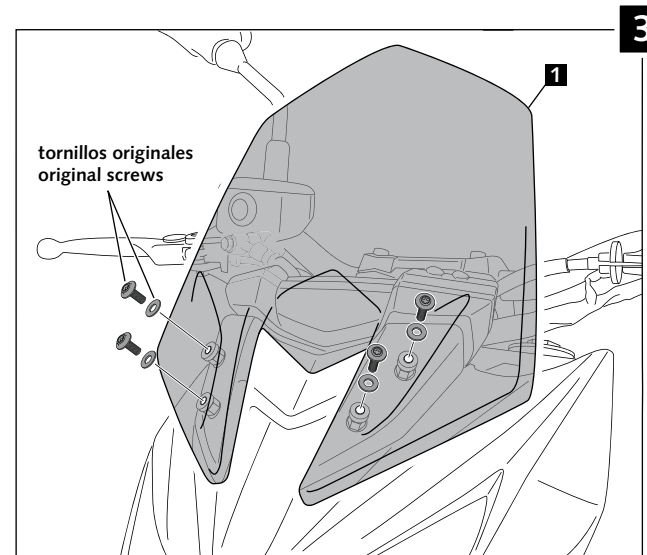

CARENABRÍS ADAPTABLE A - WINDSHIELD ADAPTABLE TO KAWASAKI Z800/E '13 -

Ref.: 6401

ID.	DESCRIPCIÓN	DESCRIPTION	QTY.
1	 Carenabrís	Windshield	1
2	 Tornillo especial M5x13 + rosca interior M5x8	Special screw M5x13 + interior thread M5x8	4
3	 Arandela nylon M5x1	M5x1 nylon washer	4
4	 Arandela de goma Ø ext. 15 x Ø int. 5x4	Ø outer 15 x Ø inner 5x4 rubber washer	4