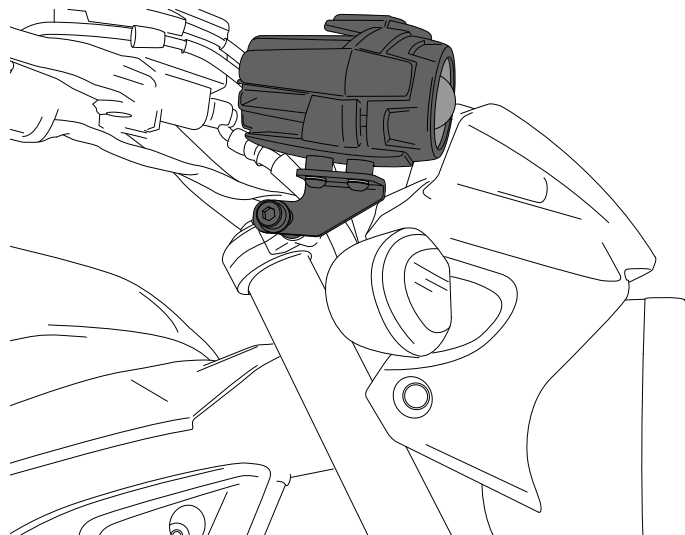

# SUZUKI SV650 '16-19

## M O U N T I N G I N S T R U C T I O N S

REF 3485N

SOPORTE FOCOS LED / LED SPOTLIGHTS SUPPORT / LED SPOTLIGHTS HALTER

ID.	PIEZA / PART	DESCRIPCIÓN	DESCRIPTION	QTY.	REF.:
1		Soporte	Support	2	SOPORFOC09-0-09
2		Casquillo long. 22mm	Spile length 22mm	2	CASQUI-----826
3		Tornillo allen M8x65 DIN912	M8x65 DIN912 screw	2	TORNI-D912--175
4		Arandela plana M8 DIN125/A	M8 DIN125/A washer	2	ARANDPD125A-018
5		Casquillo long. 6mm (Negro)	Spile length 6mm (Black)	4	CASQUI-----776
6		Tapón tornillo M5	M5 screw cap	4	TAPON-----85
7		Brida pequeña	Small bridle	4	BRIDAN100X2´5-N
8		Brida mediana	Medium bridle	4	BRIDAN142X3´6-N
9		Tornillo (Incluido con el foco)	Screw (Included with the spotlight)	4	n/a
10		Arandela (Incluido con el foco)	Washer (Included with the spotlight)	4	n/a