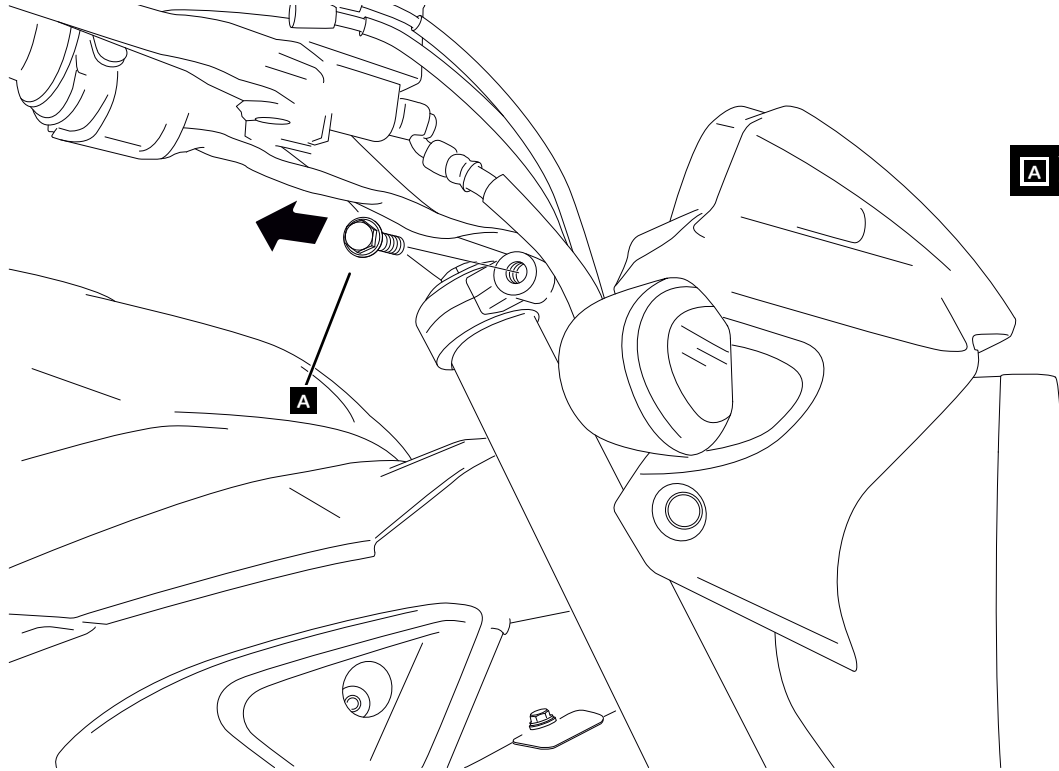

SUZUKI SV650 '16-19

INSTRUCCIONES DE MONTAJE - MOUNTING INSTRUCTIONS - MONTAGEANLEITUNG

1

**DISASSEMBLY
DESMONTAJE**