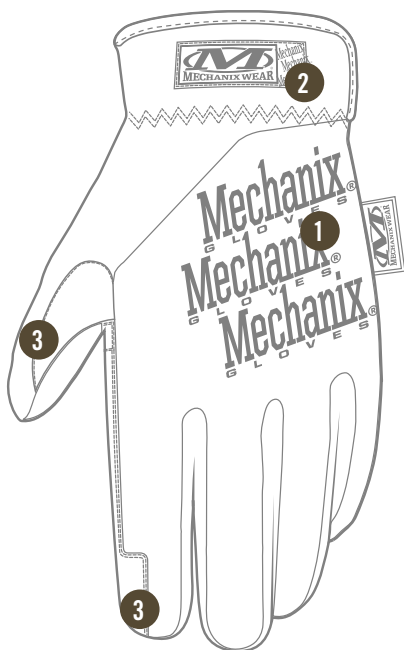

## OUTDOOR HAND PROTECTION

Blend in with the elements and add performance to your hands whether you're on the hunt or exploring the outdoors. The Mossy Oak® FastFit® provides an unbelievable fit and easy on/off flexibility. The anatomically cut two-piece palm eliminates material bunching for maximum control with outdoor equipment. Form-fitting TrekDry® material with Mossy Oak® Break-Up® Infinity™ camouflage helps keep your hands cool and comfortable on the wild land.

### ELASTIC CUFF

Snug-fitting cuff with easy on and off flexibility.

### SECURE FIT

Anatomically cut two-piece palm eliminates material bunching for an exceptional fit.

## FEATURES

1. Form-fitting TrekDry® material with Mossy Oak® Break-Up® Infinity™ camouflage helps keep hands cool and comfortable.
2. Elastic cuff provides a secure fit and easy on/off flexibility.
3. Reinforced thumb and index finger provide added durability.
4. Anatomically designed two-piece palm eliminates material bunching.
5. Durable synthetic palm.