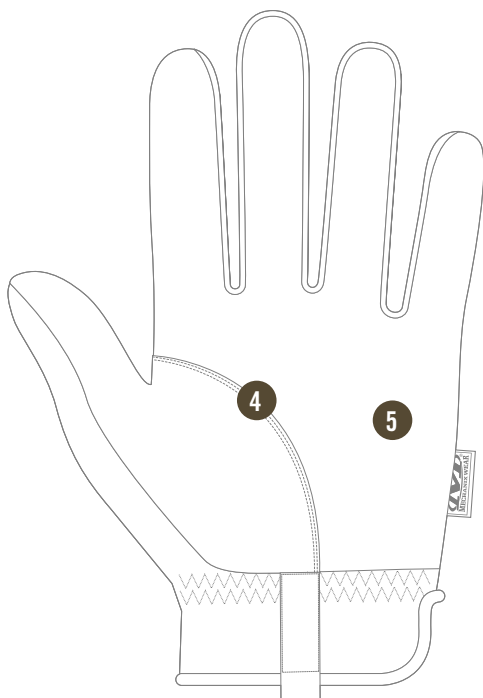

INTENDED USES

- Multipurpose
- Hunting
- Outdoor Exploring
- Maintenance & Repair