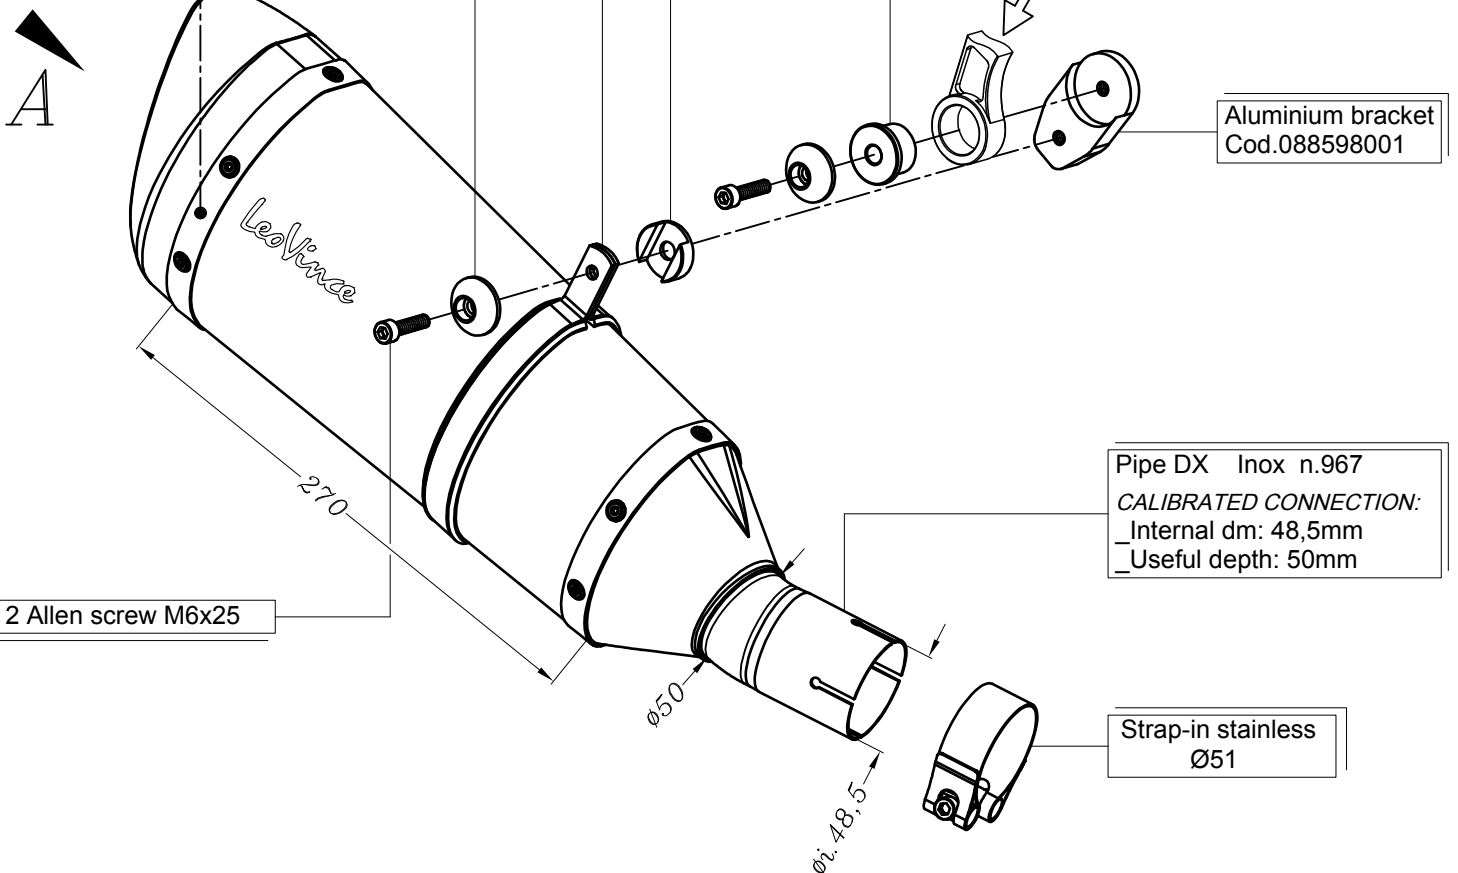

NOTE:

Permanently remove a rubber insert from its seat on the right footrest-passenger and replace it with the "LeoVince" spacers Aluminium.

dB-killer n.52 Cod.308421801
(supplied in the packaging)

Aluminum spacer (for bracket)
Cod.205771

Carbon bracket silencer
type "FR2" Cod.308448501
(with rubber sheat)

2 Aluminium bracket
- for M6 allen screw -
Cod.205767

Aluminium spacer
Øe.28/23 Øi.8,5 h.17
Cod.204843

SGI e13 10058 9

PASSENGER'S R.H. FOOTBOARD

SUZUKI GSX-R 1000 i.e. ('12/'16)

*Art.8598S Slip-on SBK "FACTORY S" - CARBONIO - Passaggio STANDARD
OMOLOGATO "EVOLUTION II"*