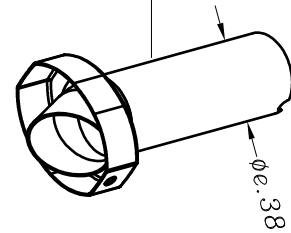

NOTE:

Permanently remove a rubber insert from its seat on the right footrest-passenger and replace it with the "LeoVince" spacers Aluminium.

dB-killer n.52 Cod.308421801
(supplied in the packaging)

Aluminum spacer (for bracket)
Cod.205771