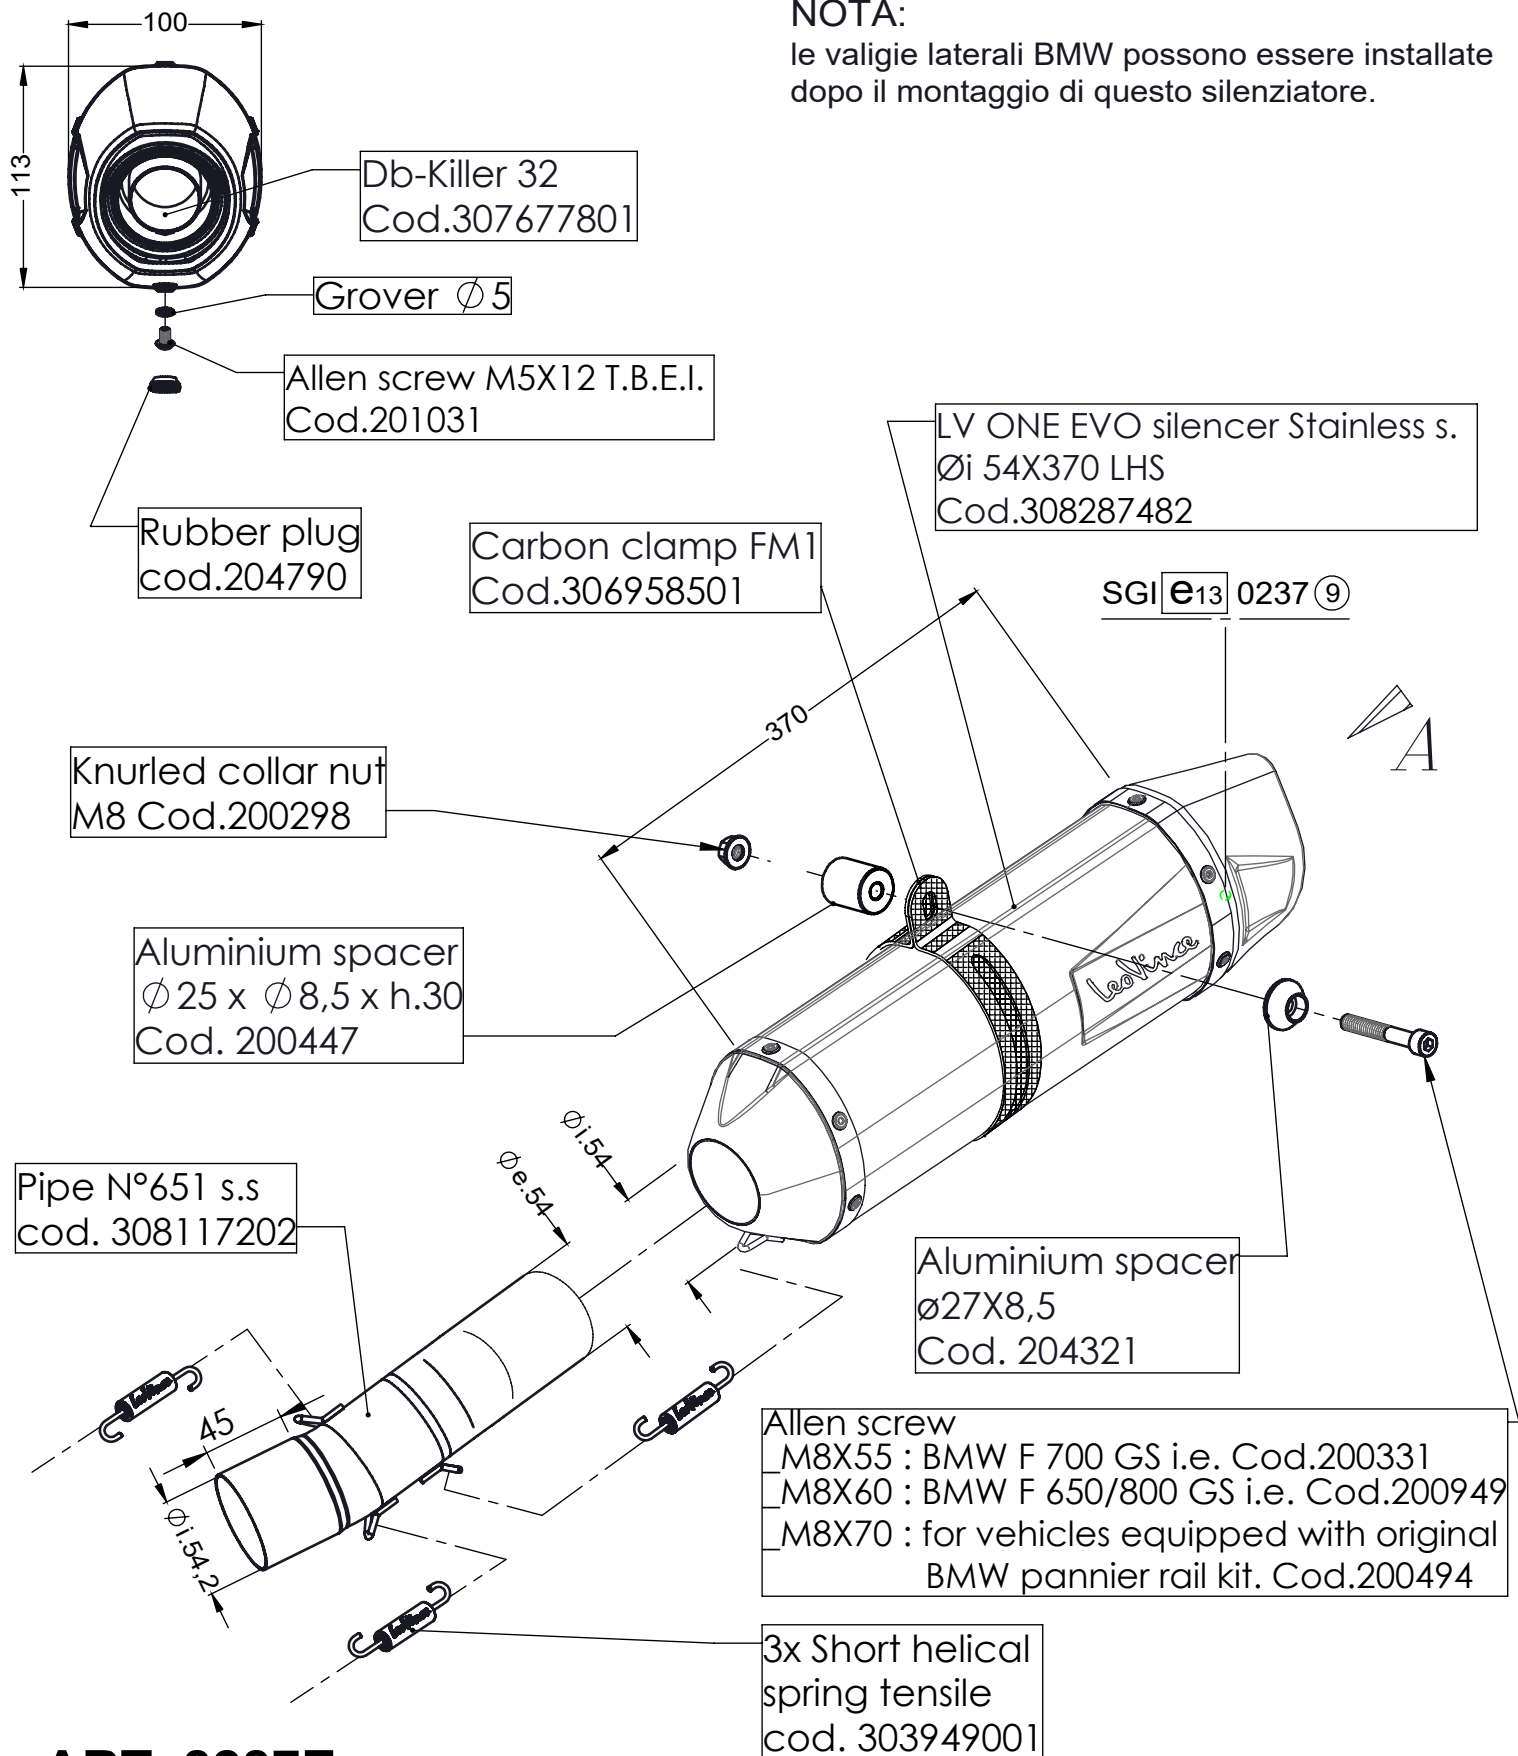

VISTA DA "A"

**ART. 8287E**

BMW F 650 GS i.e  
BMW F 800 GS / ADVENTURE i.e  
BMW F 700 GS i.e

SLIP-ON - LV ONE EVO - STAINLESS STEEL - APPROVED