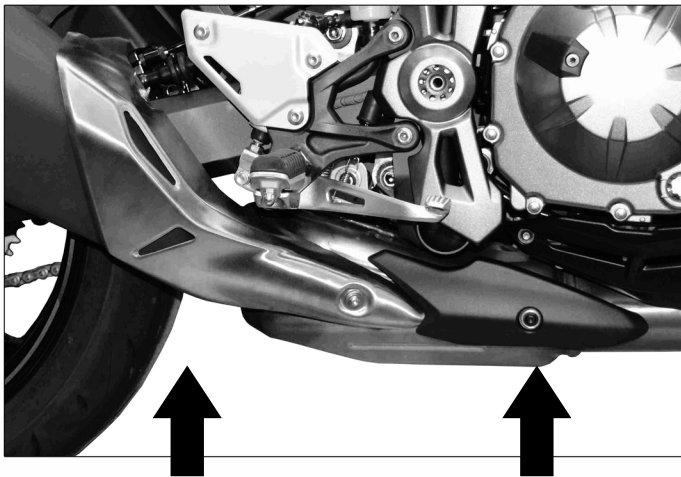

ORIGINAL PIPE

Carbon cover
Cod.088085001

N°4 Graphyte gasket
Øe14x Øi. 5,9x1,5 th.
Cod.206367

N°2 Plain washer
Stainless S. Ø6x14
Cod.205833

N°2 T.B.E.I. screw
M6X14
Cod.204643

ATTENTION: BEFORE INSTALLATION REMOVE
THE STOCK EXHAUST HEAT-SHIELD

Art. 8085

KIT - CARBON COVER - KAWASAKI Z900