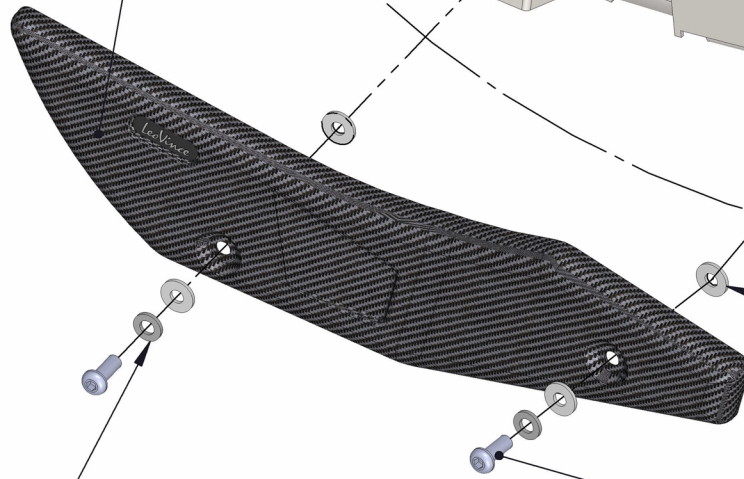

ORIGINAL PIPE

Carbon cover
Cod.088085001

N°4 Graphyte gasket
Øe14x Øi. 5,9x1,5 th.
Cod.206367

N°2 Plain washer
Stainless S. Ø6x14
Cod.205833

N°2 T.B.E.I. screw
M6X14
Cod.204643

ATTENTION: BEFORE INSTALLATION REMOVE
THE STOCK EXHAUST HEAT-SHIELD

Art. 8085

KIT - CARBON COVER - KAWASAKI Z900