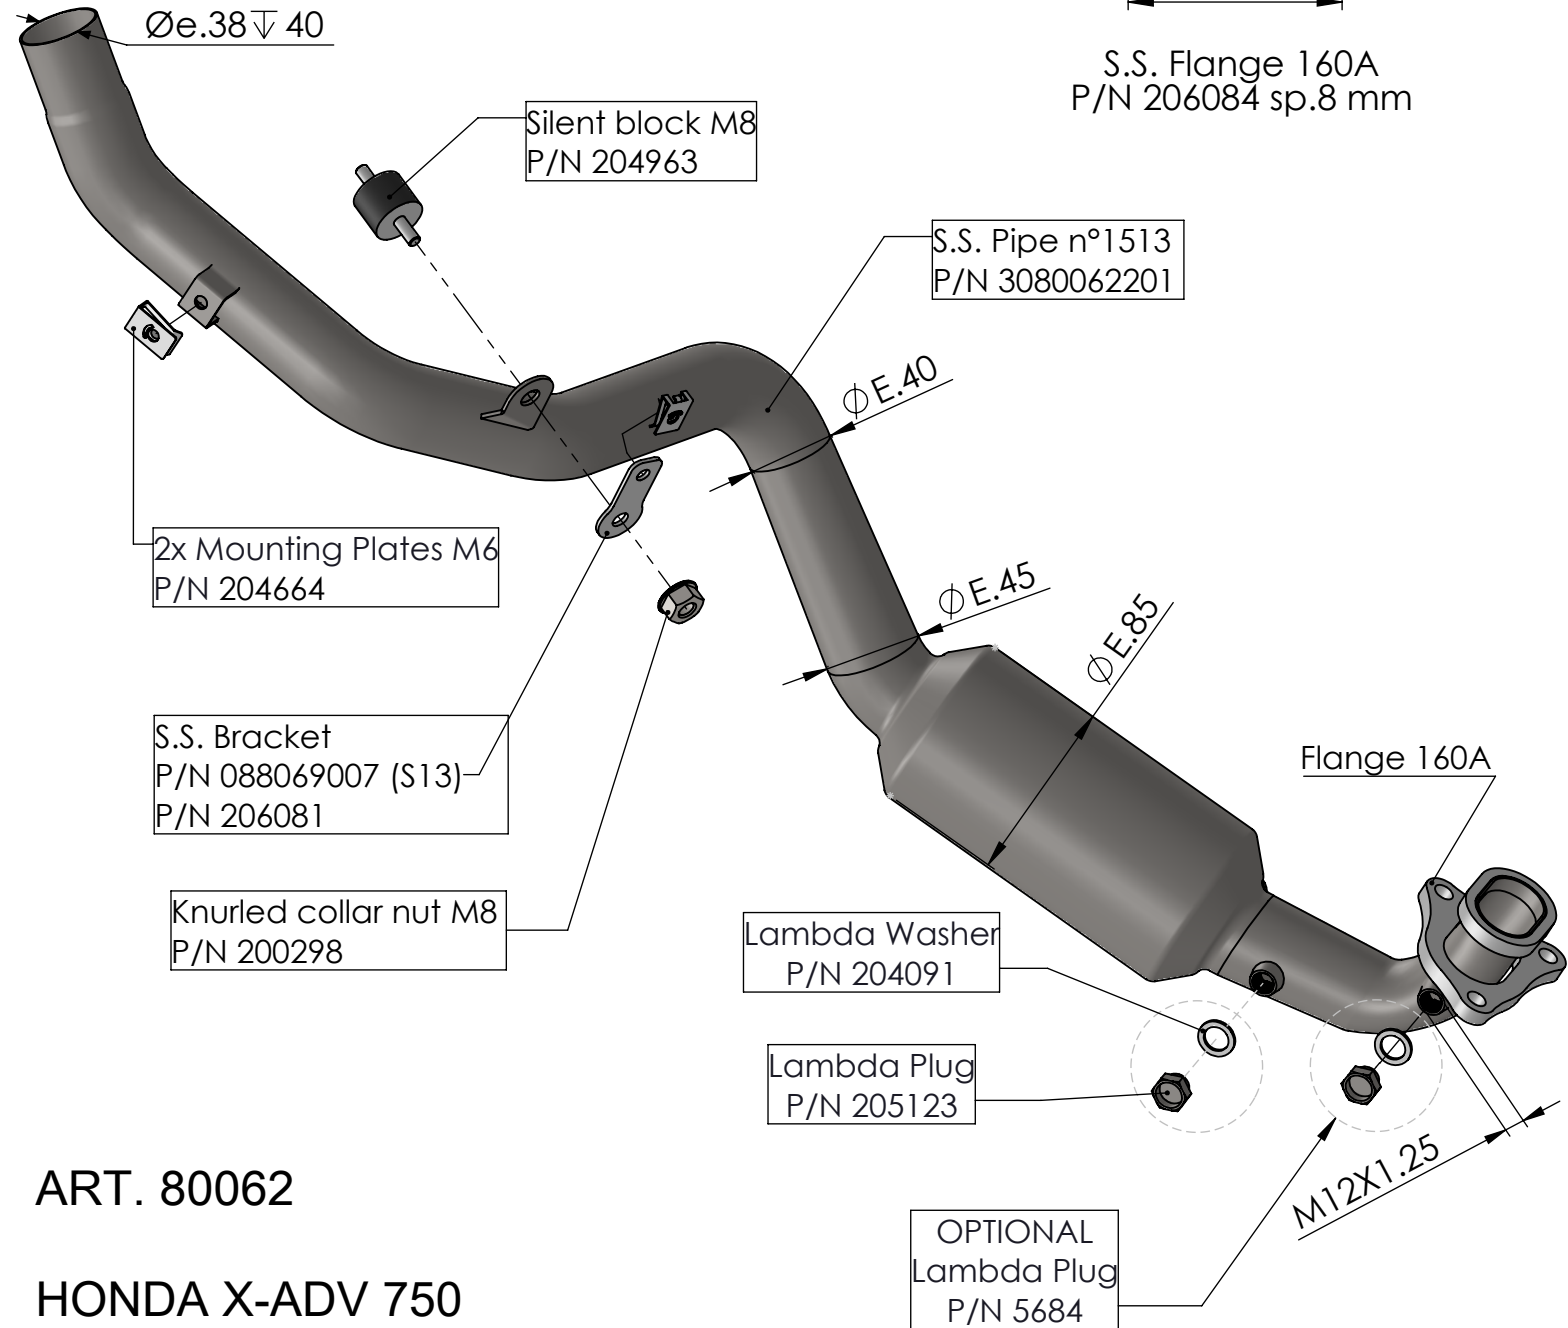

S.S. Flange 160A  
P/N 206084 sp.8 mm

ART. 80062

HONDA X-ADV 750

CAT ELIMINATOR - COMPATIBLE WITH STOCK SILENCER  
AND LEOVINCE SLIP-ON ART.14195S - 14196S - 14193E - 14194E  
14046 - 15614 - 15614B - 15614T - 15614U - 15614BU - 15614TU

**WARNING**  
it is advisable to optimize the carburation by remapping  
the stock ECU or by adopting an additional ECU unit.