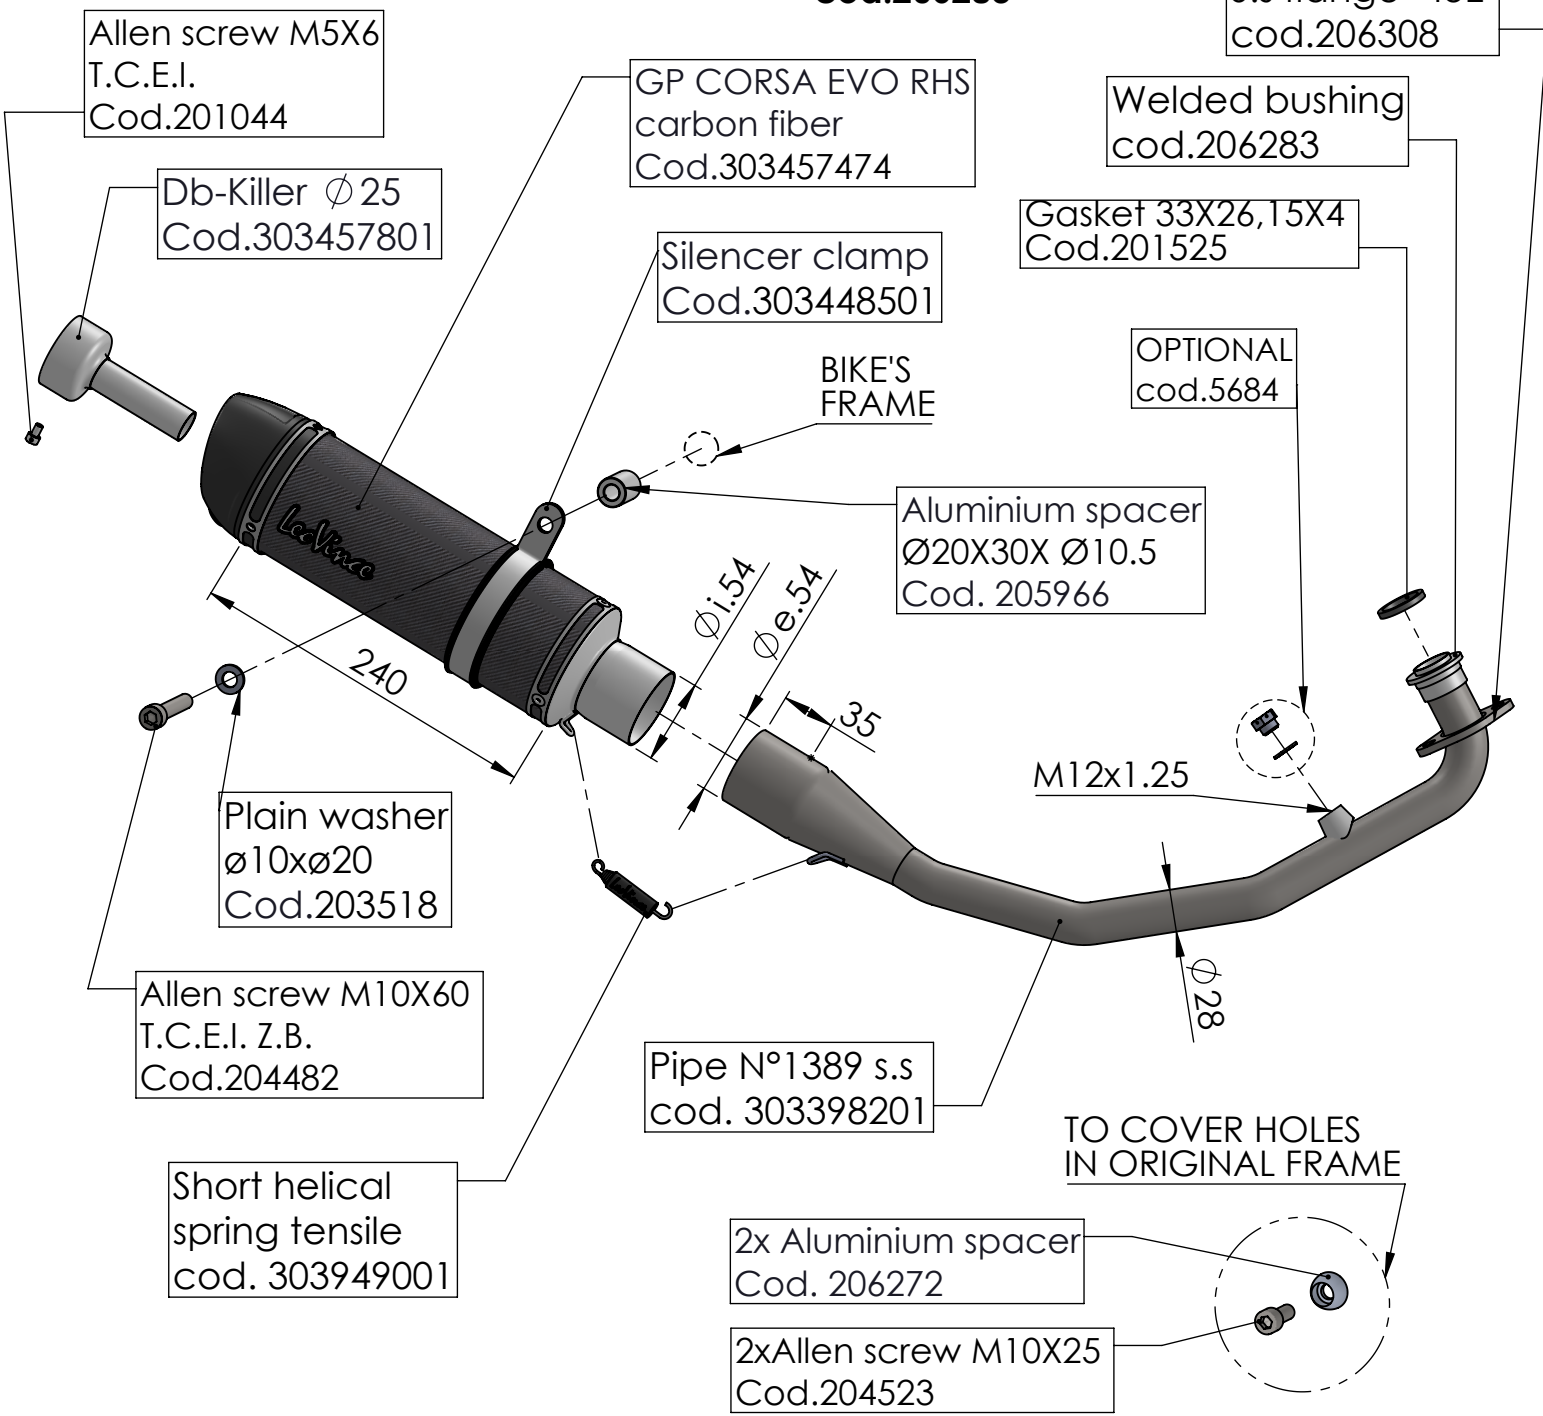

**Flange s.s. "43E"
cod.206308 sp.5mm**

**Bushing s.s.
cod.206283**

**S.s flange "43E"
cod.206308**

Allen screw M5X6
T.C.E.I.
Cod.201044

Db-Killer ϕ 25
Cod.303457801

GP CORSA EVO RHS
carbon fiber
Cod.303457474

Silencer clamp
Cod.303448501

Welded bushing
cod.206283

Gasket 33X26,15X4
Cod.201525

BIKE'S
FRAME

OPTIONAL
cod.5684

Aluminium spacer
 ϕ 20X30X ϕ 10.5
Cod. 205966

Plain washer
 ϕ 10x ϕ 20
Cod.203518

M12x1.25

Allen screw M10X60
T.C.E.I. Z.B.
Cod.204482

Pipe N°1389 s.s.
cod. 303398201

TO COVER HOLES
IN ORIGINAL FRAME

Short helical
spring tensile
cod. 303949001

2x Aluminium spacer
Cod. 206272

2xAllen screw M10X25
Cod.204523

ART. 3398E

HONDA PCX 125

FULL SYSTEM - GP CORSA EVO - CARBON