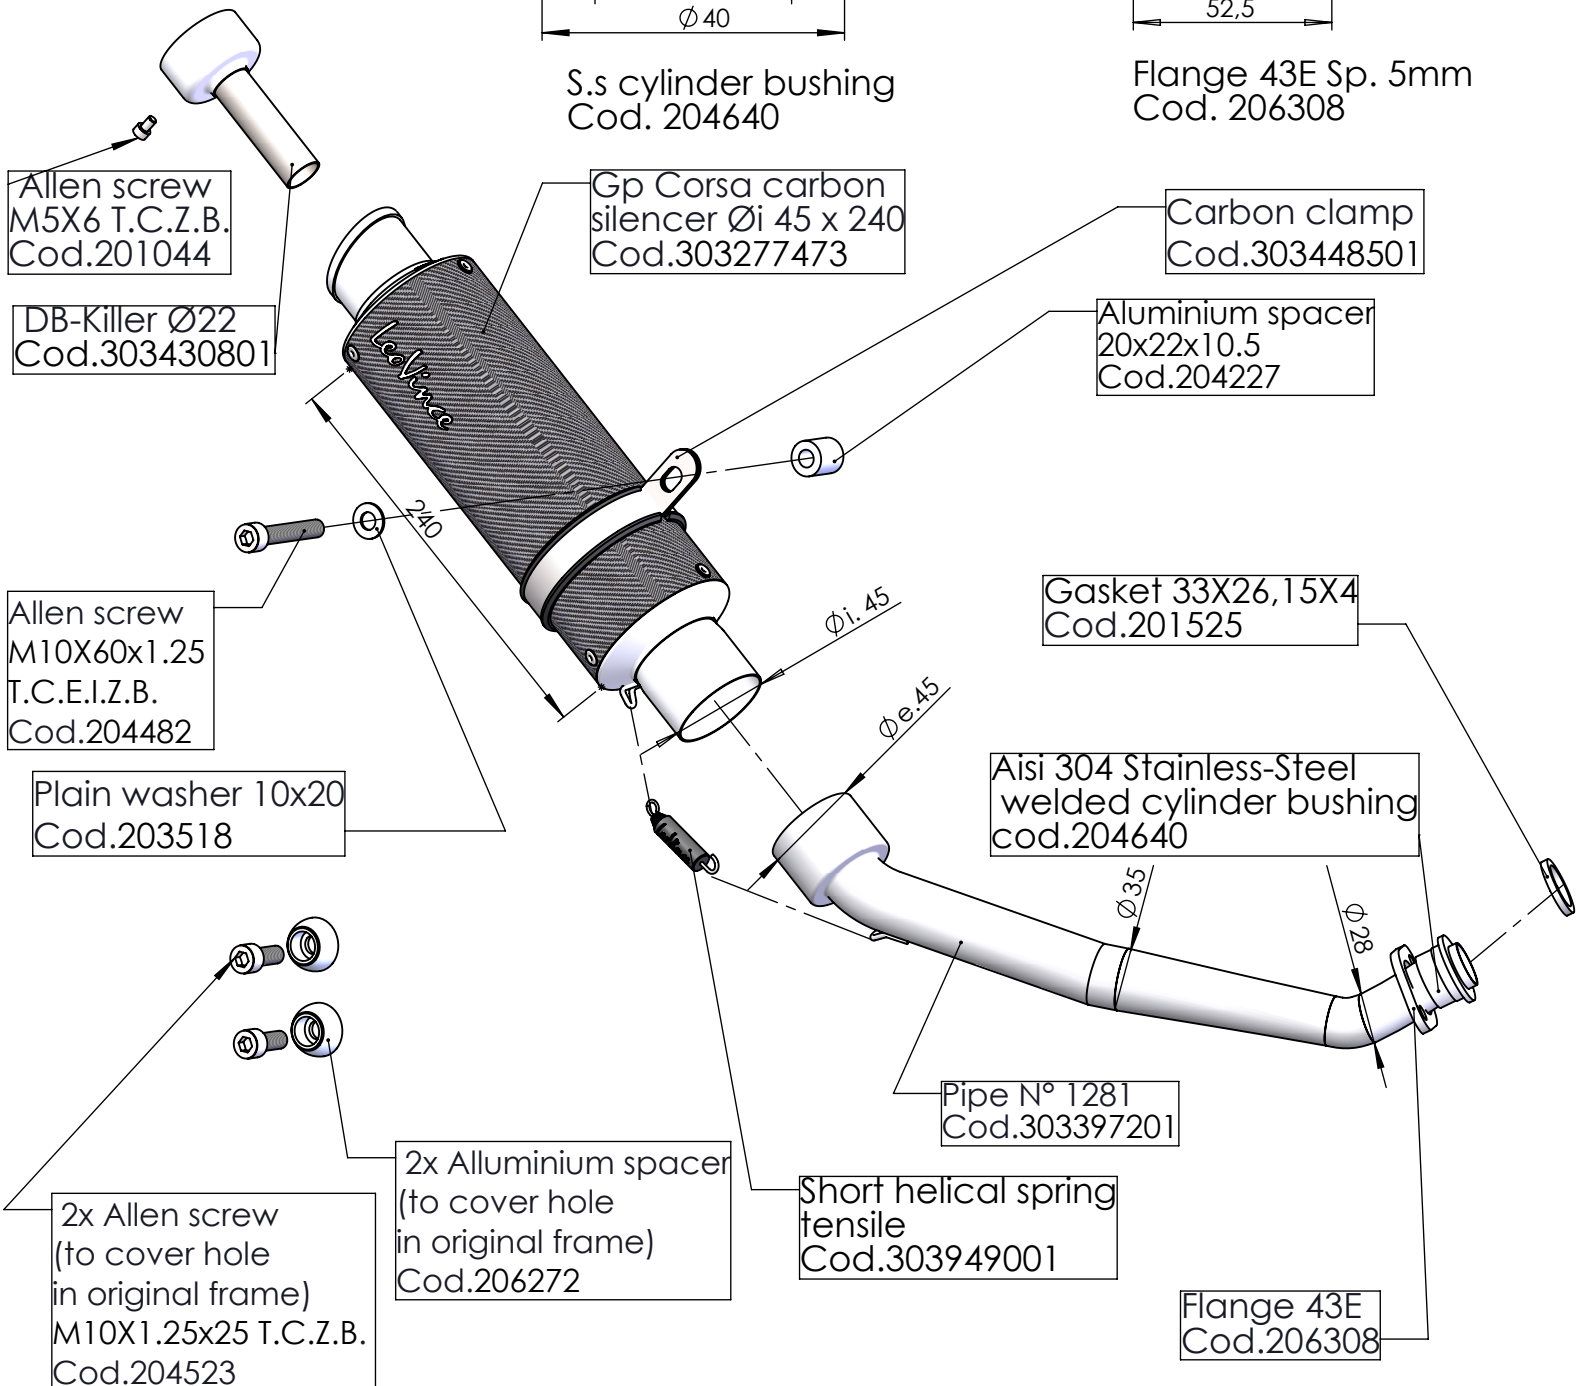

S.s cylinder bushing
Cod. 204640

Flange 43E Sp. 5mm
Cod. 206308

ART.3397

HONDA PCX 125

FULL SYSTEM 1/1 - GP CORSA - CARBON