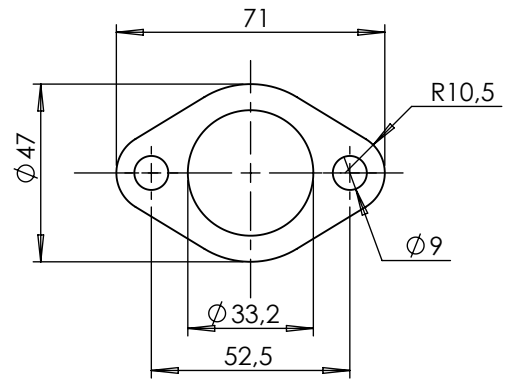

S.s cylinder bushing
Cod. 204640

Flange 43E Sp. 5mm
Cod. 206308

ART.3397

HONDA PCX 125

FULL SYSTEM 1/1 - GP CORSA - CARBON