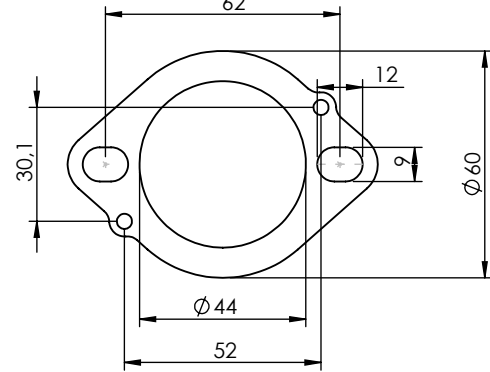

dB-Killer n°79  
P/N 3015600801

S.S. Bushing  
P/N 204833

S.S. Flange 112A  
P/N 204569 sp. 5mm

**WARNING**

Fitting this exhaust system it is advisable to optimize the carburation by remapping the stock ECU or by adopting an additional ECU unit.

**ART. 15632U**

**YAMAHA MT-07**

(also fits 35kW version) (Attention! Installation on vehicles equipped with dual lambda sensors may cause the "Check Engine" light to come on)

FULL SYSTEM LV-14R STAINLESS STEEL