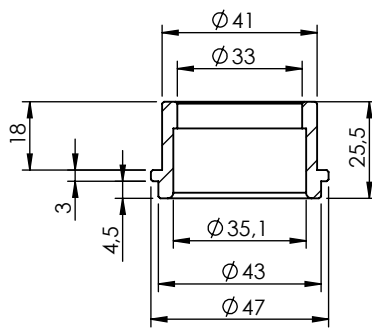

S.S. Bushing
P/N 204833