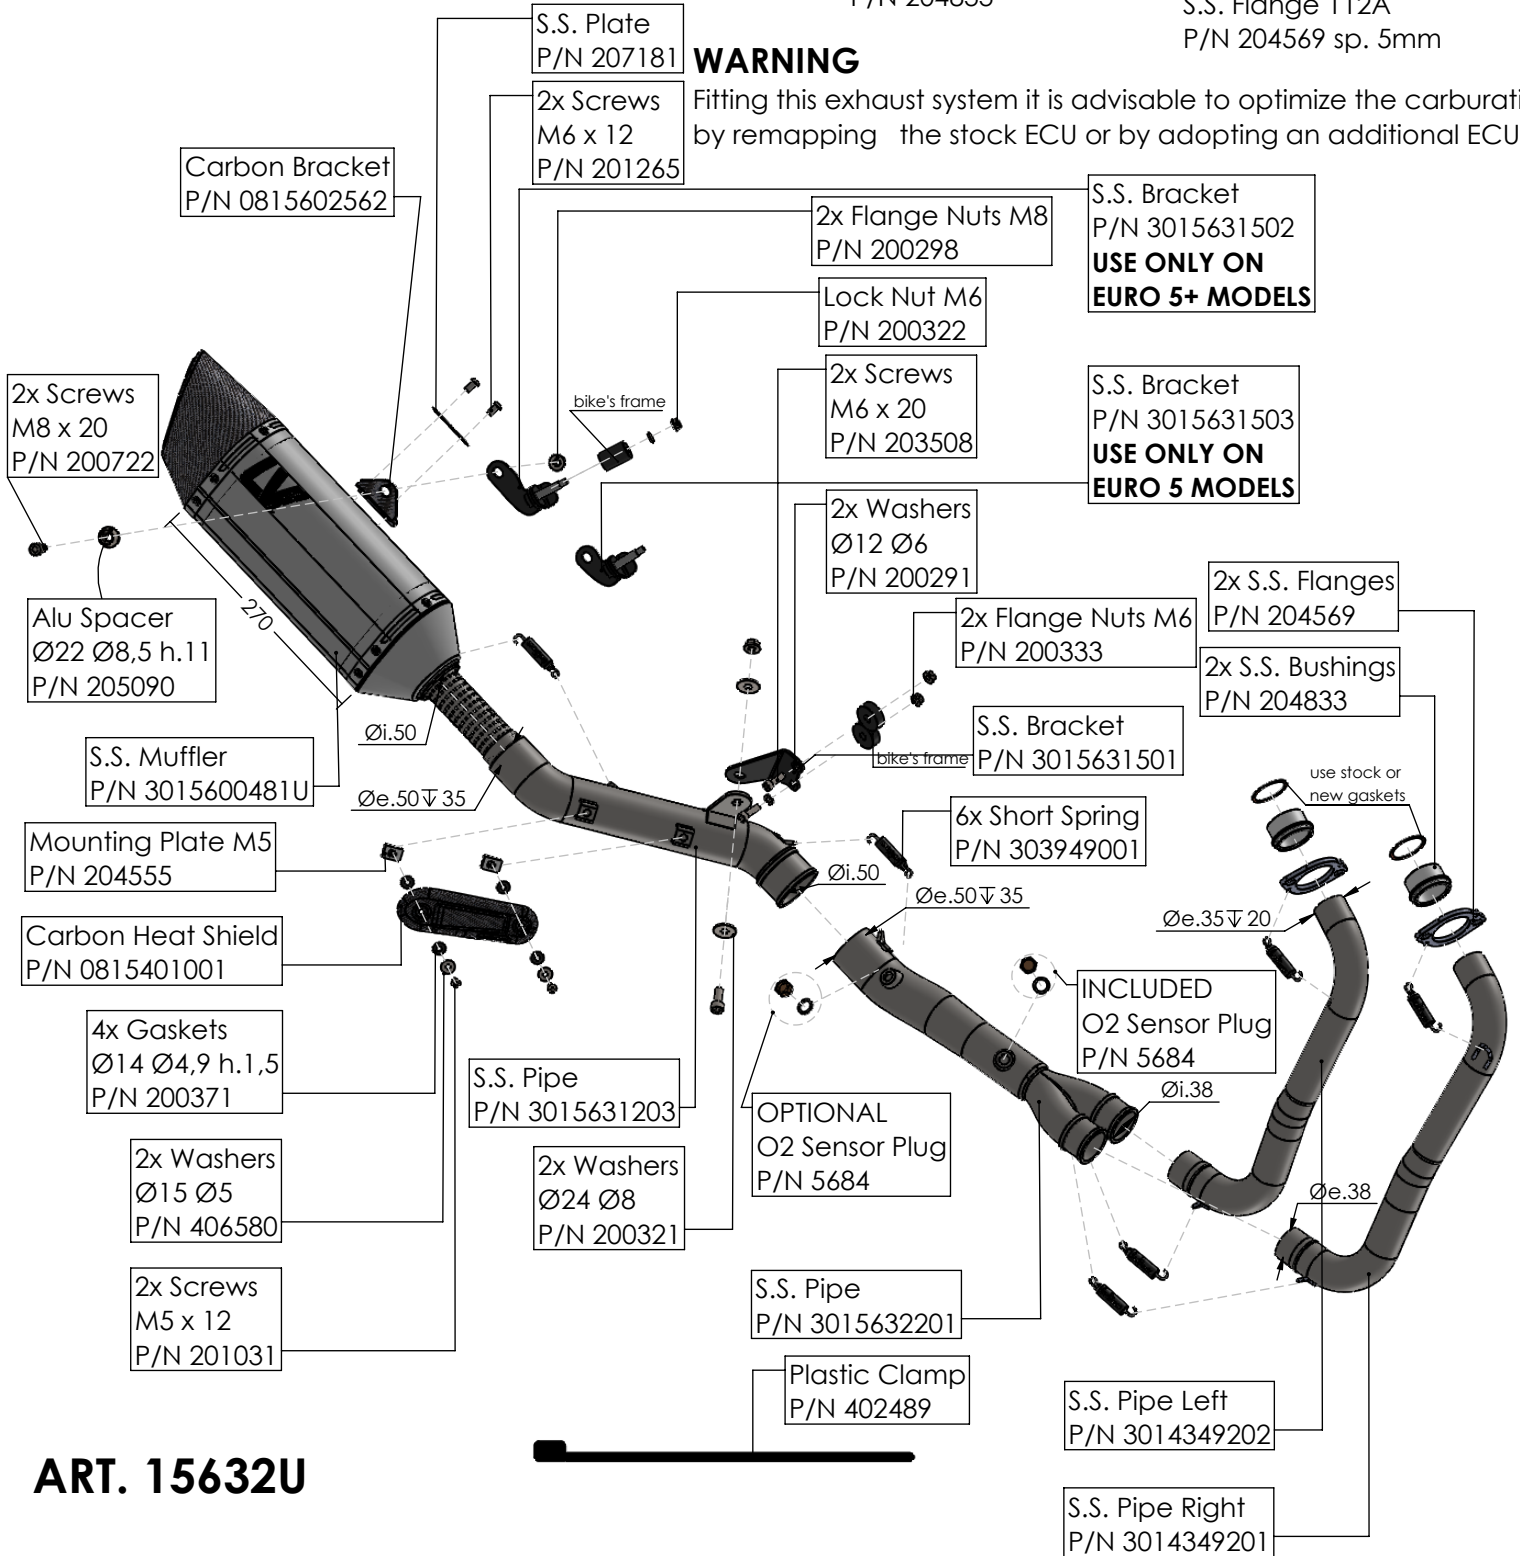

dB-Killer n°79  
P/N 3015600801

S.S. Bushing  
P/N 204833

S.S. Flange 112A  
P/N 204569 sp. 5mm

**WARNING**

Fitting this exhaust system it is advisable to optimize the carburation by remapping the stock ECU or by adopting an additional ECU unit.

**ART. 15632U**

**YAMAHA MT-07**

(also fits 35kW version) (Attention! Installation on vehicles equipped with dual lambda sensors may cause the "Check Engine" light to come on)

FULL SYSTEM LV-14R STAINLESS STEEL

**ART. 15632U**

YAMAHA TRACER 7 (Fit with original panniers **ONLY 2020-2024 VERSIONS**)  
(also fits 35kW version) (Attention! Installation on vehicles equipped with dual lambda sensors may cause the "Check Engine" light to come on)