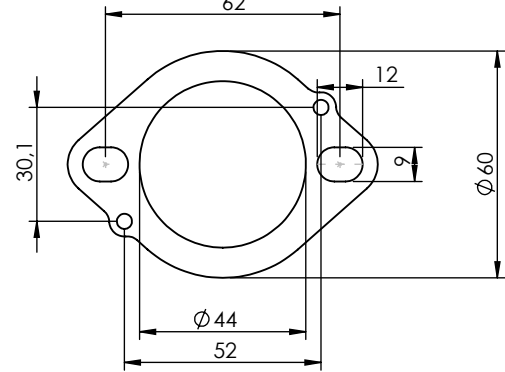

S.S. Flange 112A
P/N 204569 sp. 5mm

WARNING

Fitting this exhaust system it is advisable to optimize the carburation by remapping the stock ECU or by adopting an additional ECU unit.