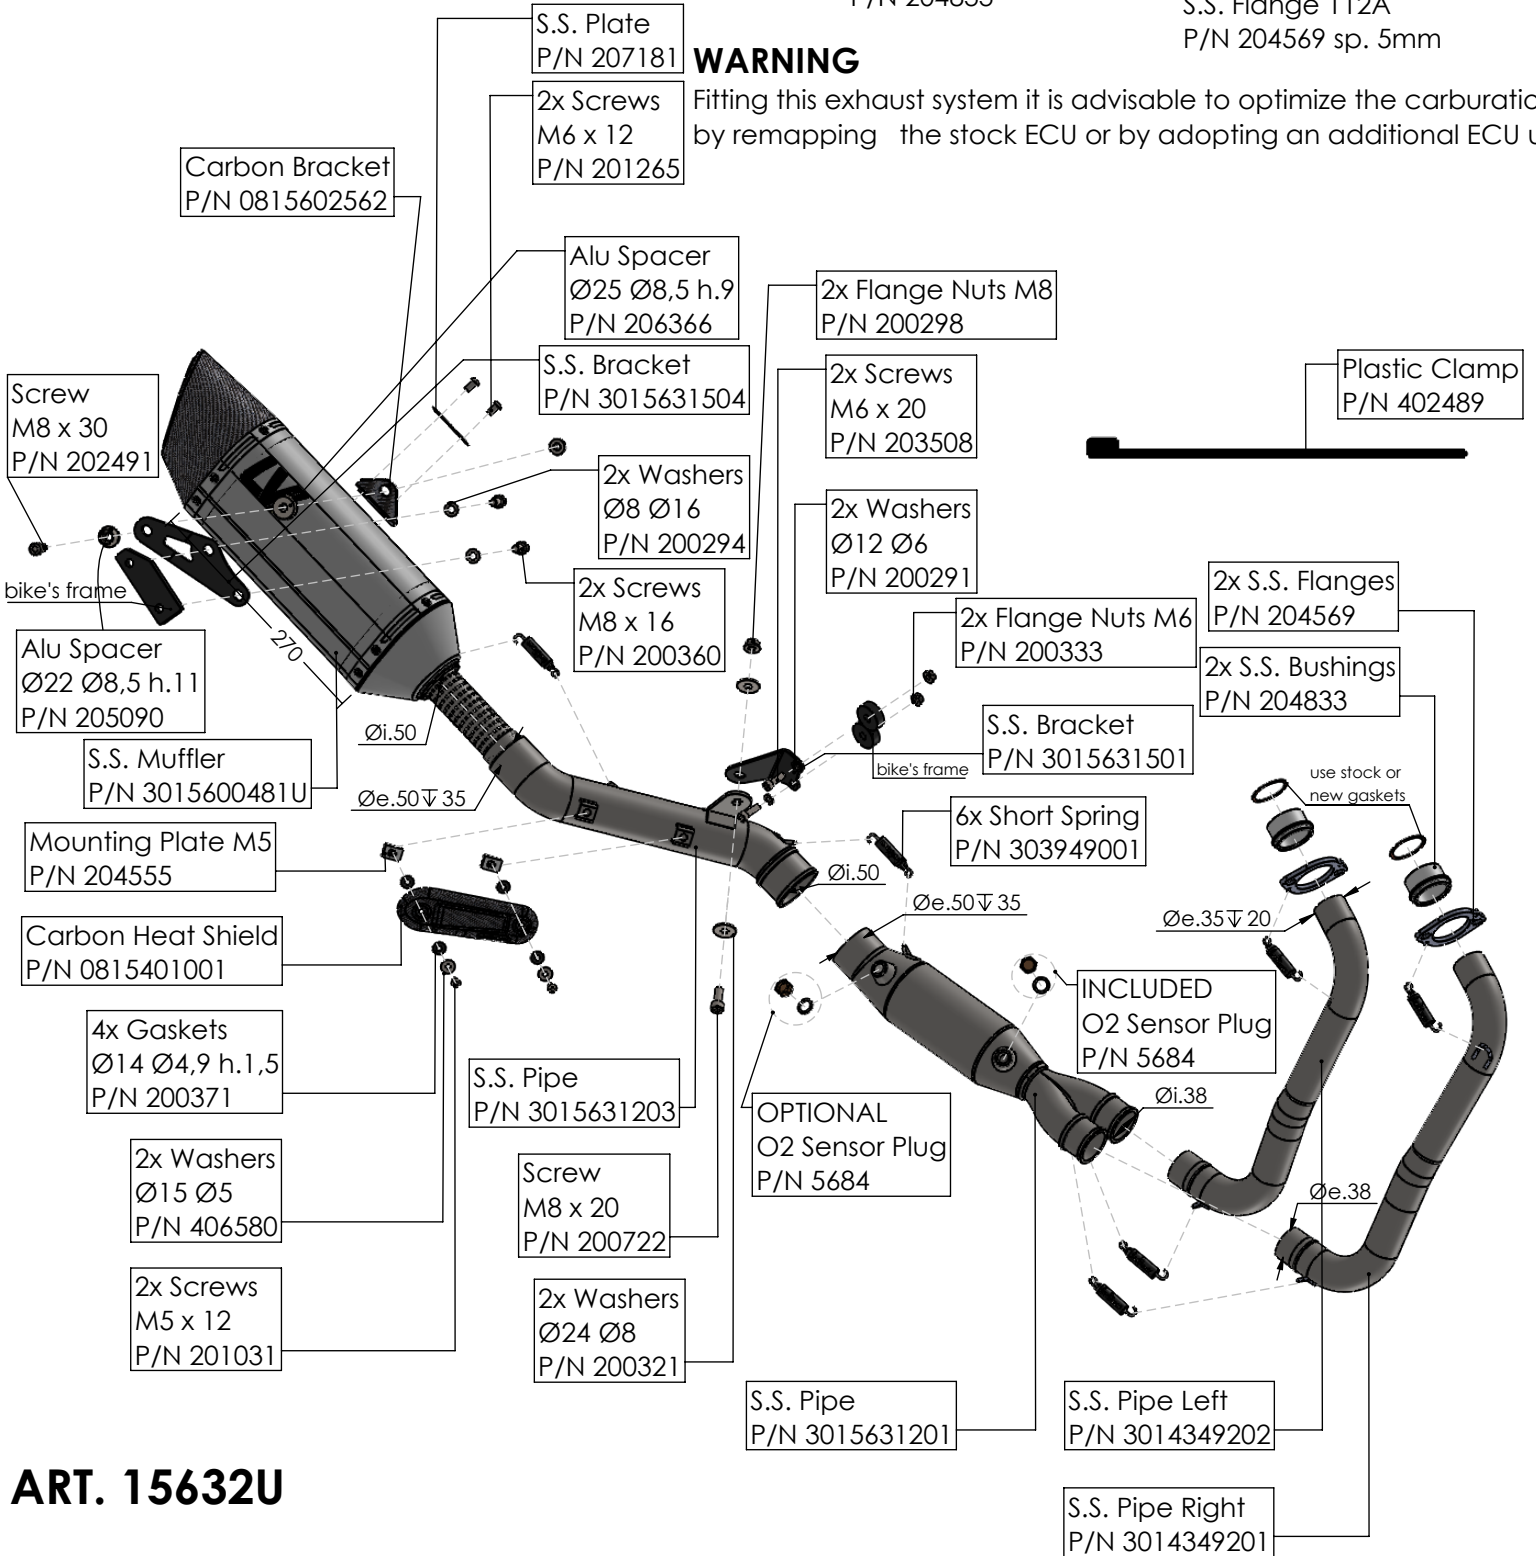

dB-Killer n°79  
P/N 3015600801

S.S. Bushing  
P/N 204833

S.S. Flange 112A  
P/N 204569 sp. 5mm

**WARNING**

Fitting this exhaust system it is advisable to optimize the carburation by remapping the stock ECU or by adopting an additional ECU unit.

**ART. 15632U**

YAMAHA TRACER 7 (Fit with original panniers **ONLY 2020-2024 VERSIONS**)  
(also fits 35kW version) (Attention! Installation on vehicles equipped with dual lambda sensors may cause the "Check Engine" light to come on)

FULL SYSTEM LV-14R STAINLESS STEEL