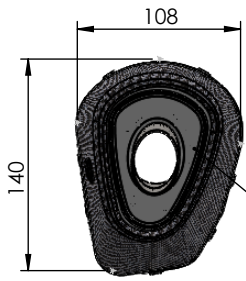

dB-Killer n°79  
P/N 3015600801

S.S. Bushing  
P/N 204833

S.S. Flange 112A  
P/N 204569 sp. 5mm

**WARNING**

Fitting this exhaust system it is advisable to optimize the carburation by remapping the stock ECU or by adopting an additional ECU unit.

**ART. 15632U**

**YAMAHA MT-07**

(also fits 35kW version) (Attention! Installation on vehicles equipped with dual lambda sensors may cause the "Check Engine" light to come on)

FULL SYSTEM LV-14R STAINLESS STEEL