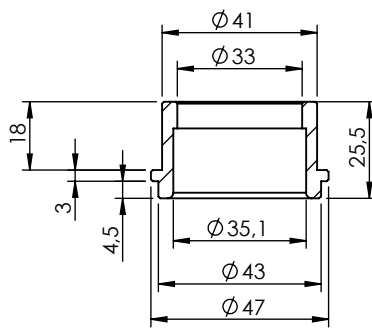

S.S. Bushing
P/N 204833