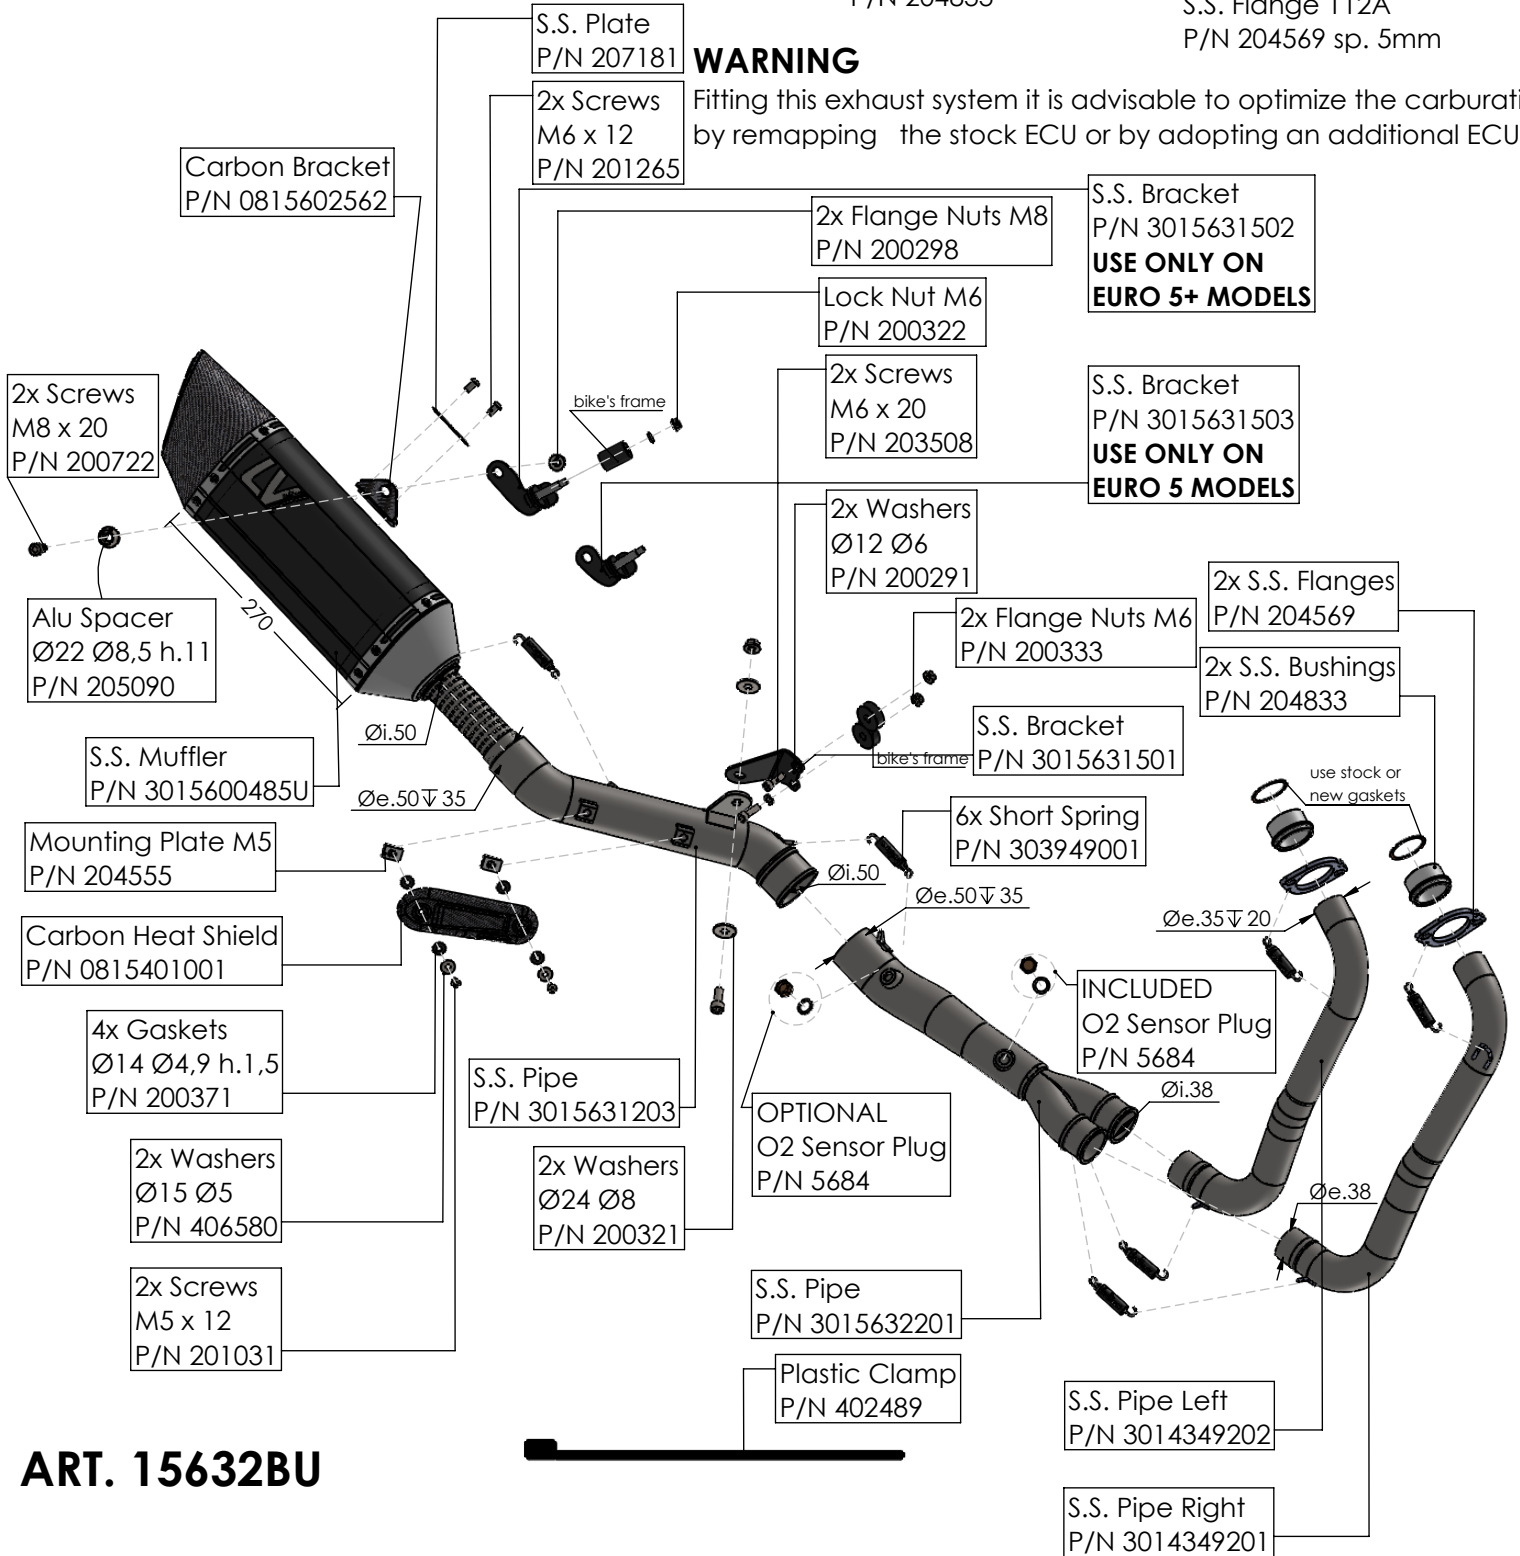

dB-Killer n°79
P/N 3015600801

S.S. Bushing
P/N 204833

S.S. Flange 112A
P/N 204569 sp. 5mm

WARNING

Fitting this exhaust system it is advisable to optimize the carburation by remapping the stock ECU or by adopting an additional ECU unit.

ART. 15632BU

YAMAHA MT-07

(also fits 35kW version) (Attention! Installation on vehicles equipped with dual lambda sensors may cause the "Check Engine" light to come on)

FULL SYSTEM LV-14R BLACK EDITION

dB-Killer n°79
P/N 3015600801

S.S. Bushing
P/N 204833

S.S. Flange 112A
P/N 204569 sp. 5mm

WARNING

Fitting this exhaust system it is advisable to optimize the carburation by remapping the stock ECU or by adopting an additional ECU unit.

ART. 15632BU

YAMAHA TRACER 7 (Fit with original panniers ONLY 2020-2024 VERSIONS)
(also fits 35kW version) (Attention! Installation on vehicles equipped with dual lambda sensors may cause the "Check Engine" light to come on)