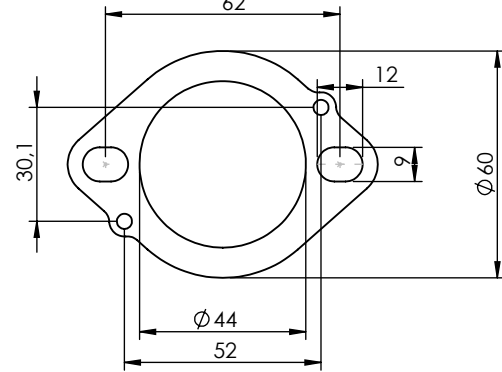

S.S. Bushing
P/N 204833

S.S. Flange 112A
P/N 204569 sp. 5mm

WARNING

Fitting this exhaust system it is advisable to optimize the carburation by remapping the stock ECU or by adopting an additional ECU unit.