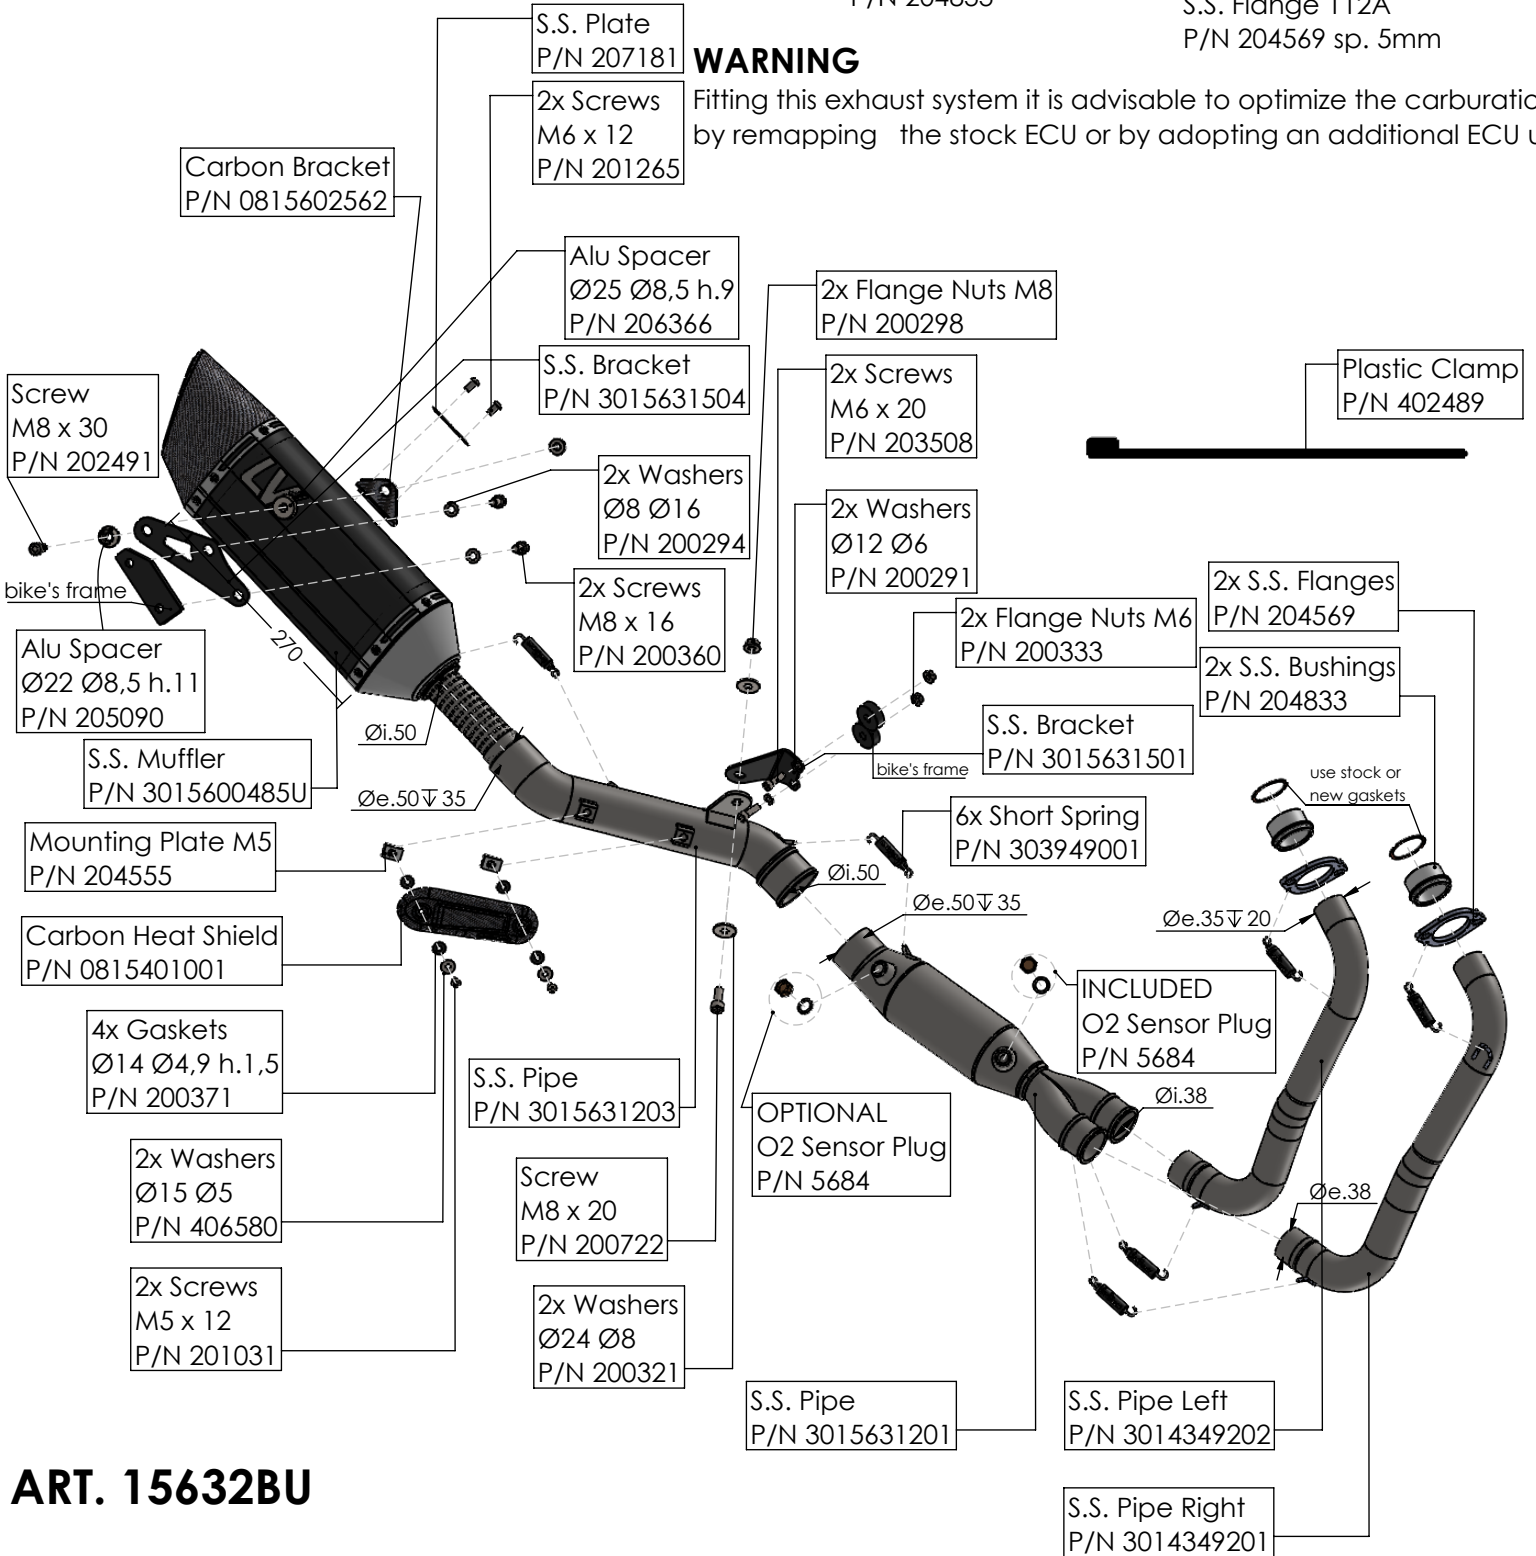

dB-Killer n°79
P/N 3015600801

S.S. Bushing
P/N 204833

S.S. Flange 112A
P/N 204569 sp. 5mm

WARNING

Fitting this exhaust system it is advisable to optimize the carburation by remapping the stock ECU or by adopting an additional ECU unit.

ART. 15632BU

YAMAHA MT-07

(also fits 35kW version) (Attention! Installation on vehicles equipped with dual lambda sensors may cause the "Check Engine" light to come on)

FULL SYSTEM LV-14R BLACK EDITION

dB-Killer n°79
P/N 3015600801

S.S. Bushing
P/N 204833

S.S. Flange 112A
P/N 204569 sp. 5mm

WARNING

Fitting this exhaust system it is advisable to optimize the carburation by remapping the stock ECU or by adopting an additional ECU unit.

ART. 15632BU

YAMAHA TRACER 7 (Fit with original panniers ONLY 2020-2024 VERSIONS)
(also fits 35kW version) (Attention! Installation on vehicles equipped with dual lambda sensors may cause the "Check Engine" light to come on)