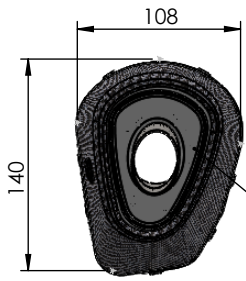

dB-Killer n°79
P/N 3015600801

S.S. Bushing
P/N 204833

S.S. Flange 112A
P/N 204569 sp. 5mm

WARNING

Fitting this exhaust system it is advisable to optimize the carburation by remapping the stock ECU or by adopting an additional ECU unit.

ART. 15632BU

YAMAHA MT-07

(also fits 35kW version) (Attention! Installation on vehicles equipped with dual lambda sensors may cause the "Check Engine" light to come on)

FULL SYSTEM LV-14R BLACK EDITION

dB-Killer n°79
P/N 3015600801