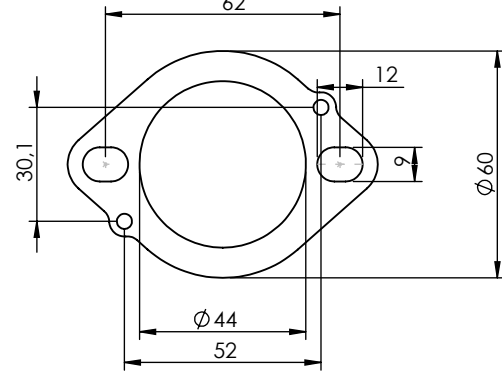

dB-Killer n°79
P/N 3015600801

S.S. Bushing
P/N 204833

S.S. Flange 112A
P/N 204569 sp. 5mm

WARNING

Fitting this exhaust system it is advisable to optimize the carburation by remapping the stock ECU or by adopting an additional ECU unit.

S.S. Bushing
P/N 204833

S.S. Flange 112A
P/N 204569 sp. 5mm

WARNING

Fitting this exhaust system it is advisable to optimize the carburation by remapping the stock ECU or by adopting an additional ECU unit.