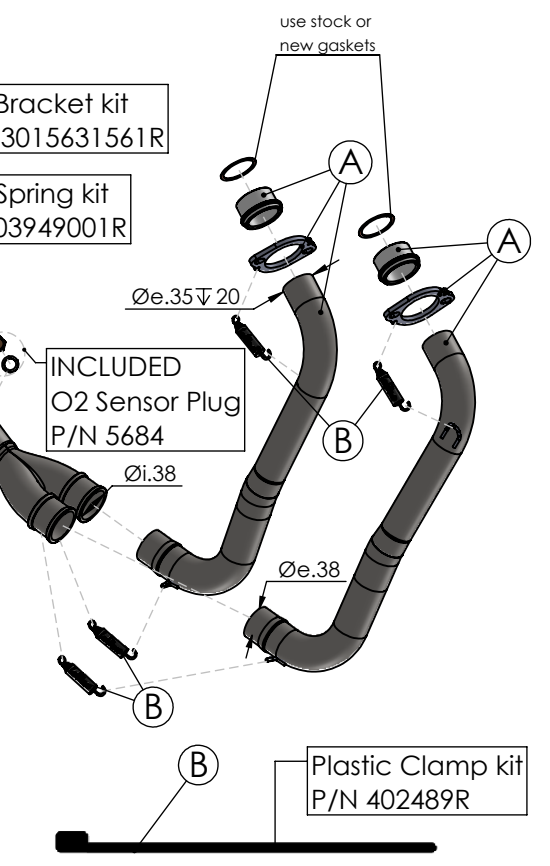

WARNING
Fitting this exhaust system it is advisable to optimize the carburation by remapping the stock ECU or by adopting an additional ECU unit.

- (A) Primary Pipes kit: P/N 3014349203R
- (B) Fitting kit: P/N 3015631601R
- (C) Carbon Bracket kit: P/N 3015602562R
- (D) Carbon Heat Shield kit: P/N 3015401001R

ART. 15631TK - SPARE PARTS

YAMAHA MT-07 (also fits 35kW version)

FULL SYSTEM LV-14R TITANIUM APPROVED

WARNING
Fitting this exhaust system it is advisable to optimize the carburation by remapping the stock ECU or by adopting an additional ECU unit.

- (A) Primary Pipes kit: P/N 3014349203R
- (B) Fitting kit: P/N 3015631601R
- (C) Carbon Bracket kit: P/N 3015602562R
- (D) Carbon Heat Shield kit: P/N 3015401001R

ART. 15631TK - SPARE PARTS

YAMAHA TRACER 7

(also fits 35kW version) (fit with original panniers **ONLY 2020-2024 VERSIONS**)

FULL SYSTEM LV-14R TITANIUM APPROVED