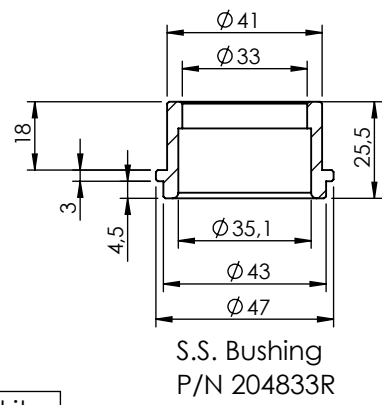

WARNING
Fitting this exhaust system it is advisable to optimize the carburation by remapping the stock ECU or by adopting an additional ECU unit.

- (A) Primary Pipes kit: P/N 3014349203R
- (B) Fitting kit: P/N 3015631601R
- (C) Carbon Bracket kit: P/N 3015602562R
- (D) Carbon Heat Shield kit: P/N 3015401001R

ART. 15631TK - SPARE PARTS

YAMAHA MT-07 (also fits 35kW version)

FULL SYSTEM LV-14R TITANIUM APPROVED

WARNING
Fitting this exhaust system it is advisable to optimize the carburation by remapping the stock ECU or by adopting an additional ECU unit.

- (A) Primary Pipes kit: P/N 3014349203R
- (B) Fitting kit: P/N 3015631601R
- (C) Carbon Bracket kit: P/N 3015602562R
- (D) Carbon Heat Shield kit: P/N 3015401001R

ART. 15631TK - SPARE PARTS

YAMAHA TRACER 7