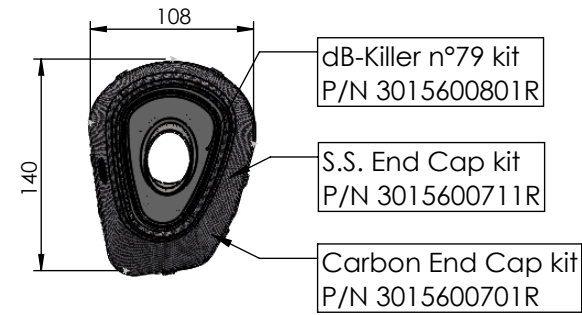

WARNING
Fitting this exhaust system it is advisable to optimize the carburation by remapping the stock ECU or by adopting an additional ECU unit.

- (A) Primary Pipes kit: P/N 3014349203R
- (B) Fitting kit: P/N 3015631601R
- (C) Carbon Bracket kit: P/N 3015602562R
- (D) Carbon Heat Shield kit: P/N 3015401001R

ART. 15631TK - SPARE PARTS

YAMAHA MT-07 (also fits 35kW version)

FULL SYSTEM LV-14R TITANIUM APPROVED

WARNING
Fitting this exhaust system it is advisable to optimize the carburation by remapping the stock ECU or by adopting an additional ECU unit.