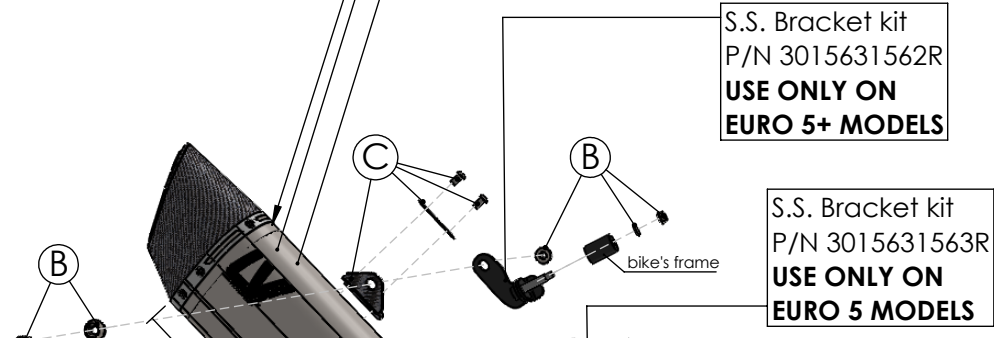

WARNING
Fitting this exhaust system it is advisable to optimize the carburation by remapping the stock ECU or by adopting an additional ECU unit.

- (A) Primary Pipes kit: P/N 3014349203R
- (B) Fitting kit: P/N 3015631601R
- (C) Carbon Bracket kit: P/N 3015602562R
- (D) Carbon Heat Shield kit: P/N 3015401001R

ART. 15631TK - SPARE PARTS

YAMAHA MT-07 (also fits 35kW version)

FULL SYSTEM LV-14R TITANIUM APPROVED

WARNING
Fitting this exhaust system it is advisable to optimize the carburation by remapping the stock ECU or by adopting an additional ECU unit.