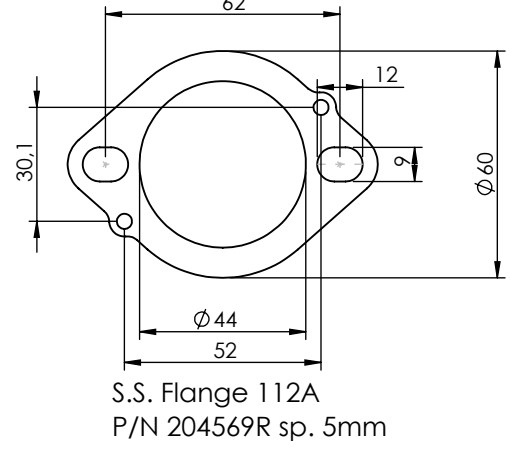

WARNING
Fitting this exhaust system it is advisable to optimize the carburation by remapping the stock ECU or by adopting an additional ECU unit.

- (A) Primary Pipes kit: P/N 3014349203R
- (B) Fitting kit: P/N 3015631601R
- (C) Carbon Bracket kit: P/N 3015602562R
- (D) Carbon Heat Shield kit: P/N 3015401001R

ART. 15631TK - SPARE PARTS

YAMAHA MT-07 (also fits 35kW version)

FULL SYSTEM LV-14R TITANIUM APPROVED

WARNING
Fitting this exhaust system it is advisable to optimize the carburation by remapping the stock ECU or by adopting an additional ECU unit.

- (A) Primary Pipes kit: P/N 3014349203R
- (B) Fitting kit: P/N 3015631601R
- (C) Carbon Bracket kit: P/N 3015602562R
- (D) Carbon Heat Shield kit: P/N 3015401001R

ART. 15631TK - SPARE PARTS

YAMAHA TRACER 7