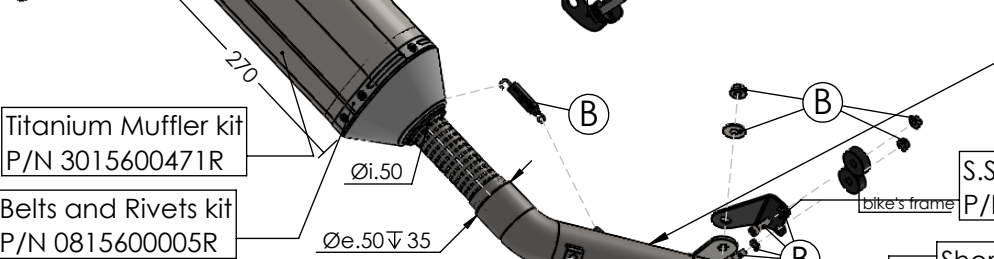

WARNING
Fitting this exhaust system it is advisable to optimize the carburation by remapping the stock ECU or by adopting an additional ECU unit.

- (A) Primary Pipes kit: P/N 3014349203R
- (B) Fitting kit: P/N 3015631601R
- (C) Carbon Bracket kit: P/N 3015602562R
- (D) Carbon Heat Shield kit: P/N 3015401001R

ART. 15631TK - SPARE PARTS

YAMAHA MT-07 (also fits 35kW version)

FULL SYSTEM LV-14R TITANIUM APPROVED

WARNING
Fitting this exhaust system it is advisable to optimize the carburation by remapping the stock ECU or by adopting an additional ECU unit.

(also fits 35kW version) (fit with original panniers **ONLY 2020-2024 VERSIONS**)

FULL SYSTEM LV-14R TITANIUM APPROVED