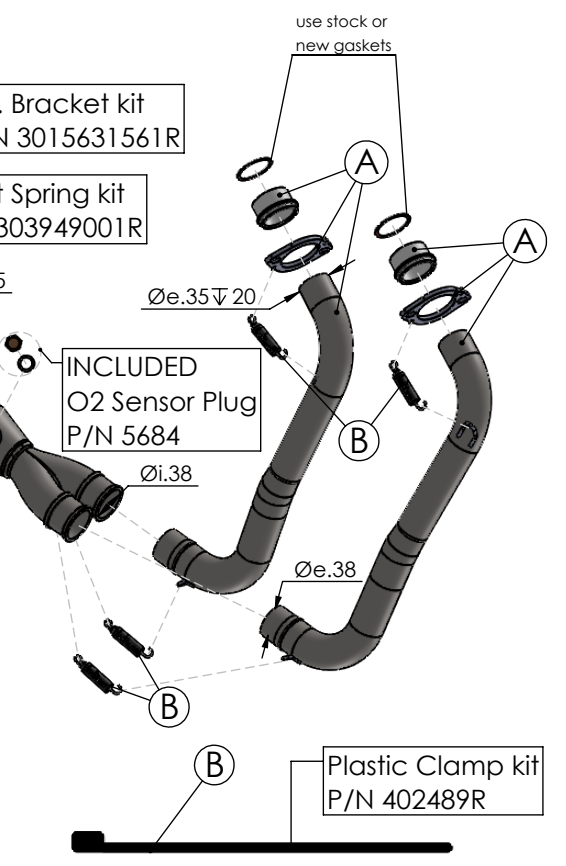

WARNING
Fitting this exhaust system it is advisable to optimize the carburation by remapping the stock ECU or by adopting an additional ECU unit.

- (A) Primary Pipes kit: P/N 3014349203R
- (B) Fitting kit: P/N 3015631601R
- (C) Carbon Bracket kit: P/N 3015602562R
- (D) Carbon Heat Shield kit: P/N 3015401001R

ART. 15631TK - SPARE PARTS

YAMAHA MT-07 (also fits 35kW version)

FULL SYSTEM LV-14R TITANIUM APPROVED

WARNING
Fitting this exhaust system it is advisable to optimize the carburation by remapping the stock ECU or by adopting an additional ECU unit.

- (A) Primary Pipes kit: P/N 3014349203R
- (B) Fitting kit: P/N 3015631601R
- (C) Carbon Bracket kit: P/N 3015602562R
- (D) Carbon Heat Shield kit: P/N 3015401001R

ART. 15631TK - SPARE PARTS

YAMAHA TRACER 7

(also fits 35kW version) (fit with original panniers **ONLY 2020-2024 VERSIONS**)

FULL SYSTEM LV-14R TITANIUM APPROVED