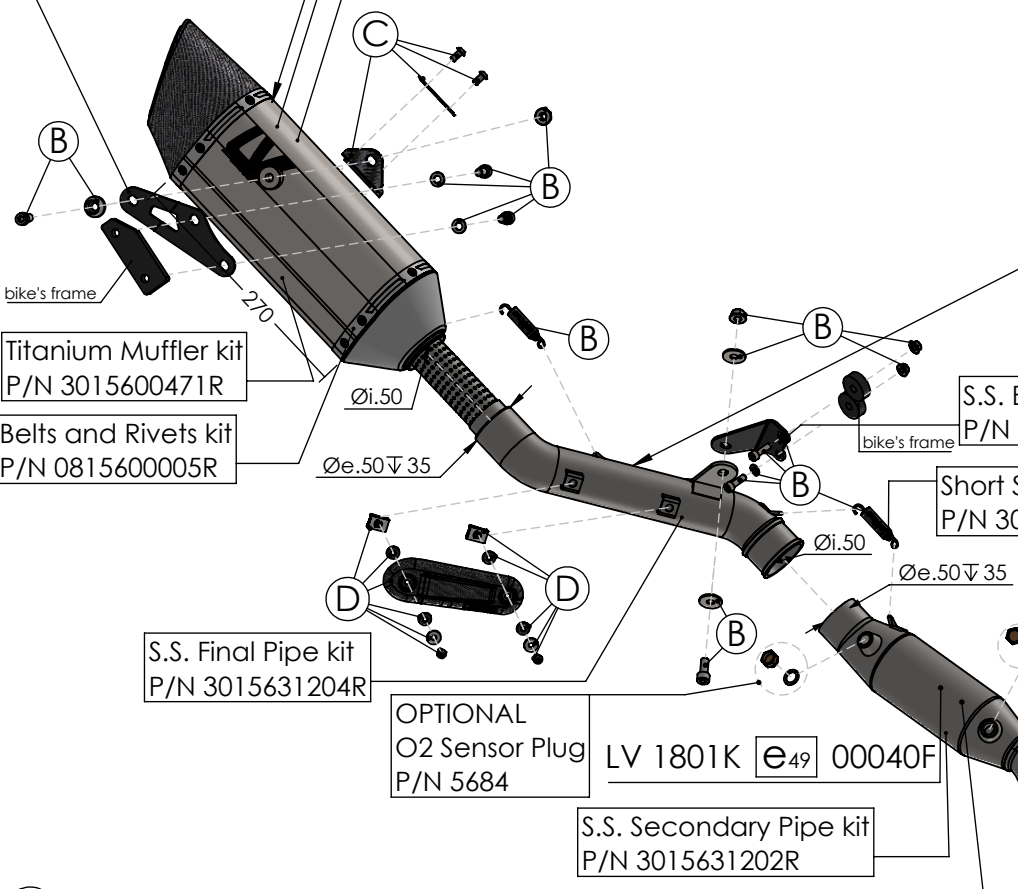

WARNING
Fitting this exhaust system it is advisable to optimize the carburation by remapping the stock ECU or by adopting an additional ECU unit.

- (A) Primary Pipes kit: P/N 3014349203R
- (B) Fitting kit: P/N 3015631601R
- (C) Carbon Bracket kit: P/N 3015602562R
- (D) Carbon Heat Shield kit: P/N 3015401001R

ART. 15631TK - SPARE PARTS

YAMAHA MT-07 (also fits 35kW version)

FULL SYSTEM LV-14R TITANIUM APPROVED

WARNING
Fitting this exhaust system it is advisable to optimize the carburation by remapping the stock ECU or by adopting an additional ECU unit.

- (A) Primary Pipes kit: P/N 3014349203R
- (B) Fitting kit: P/N 3015631601R
- (C) Carbon Bracket kit: P/N 3015602562R
- (D) Carbon Heat Shield kit: P/N 3015401001R

ART. 15631TK - SPARE PARTS

YAMAHA TRACER 7

(also fits 35kW version) (fit with original panniers **ONLY 2020-2024 VERSIONS**)

FULL SYSTEM LV-14R TITANIUM APPROVED