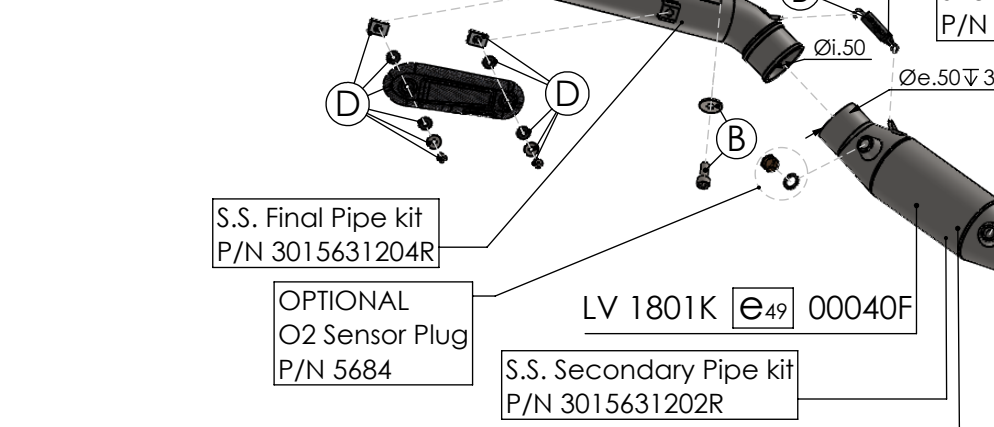

WARNING
Fitting this exhaust system it is advisable to optimize the carburation by remapping the stock ECU or by adopting an additional ECU unit.

- (A) Primary Pipes kit: P/N 3014349203R
- (B) Fitting kit: P/N 3015631601R
- (C) Carbon Bracket kit: P/N 3015602562R
- (D) Carbon Heat Shield kit: P/N 3015401001R

ART. 15631TK - SPARE PARTS

YAMAHA MT-07 (also fits 35kW version)

FULL SYSTEM LV-14R TITANIUM APPROVED

WARNING
Fitting this exhaust system it is advisable to optimize the carburation by remapping the stock ECU or by adopting an additional ECU unit.

- (A) Primary Pipes kit: P/N 3014349203R
- (B) Fitting kit: P/N 3015631601R
- (C) Carbon Bracket kit: P/N 3015602562R
- (D) Carbon Heat Shield kit: P/N 3015401001R

ART. 15631TK - SPARE PARTS

YAMAHA TRACER 7

(also fits 35kW version) (fit with original panniers **ONLY 2020-2024 VERSIONS**)

FULL SYSTEM LV-14R TITANIUM APPROVED