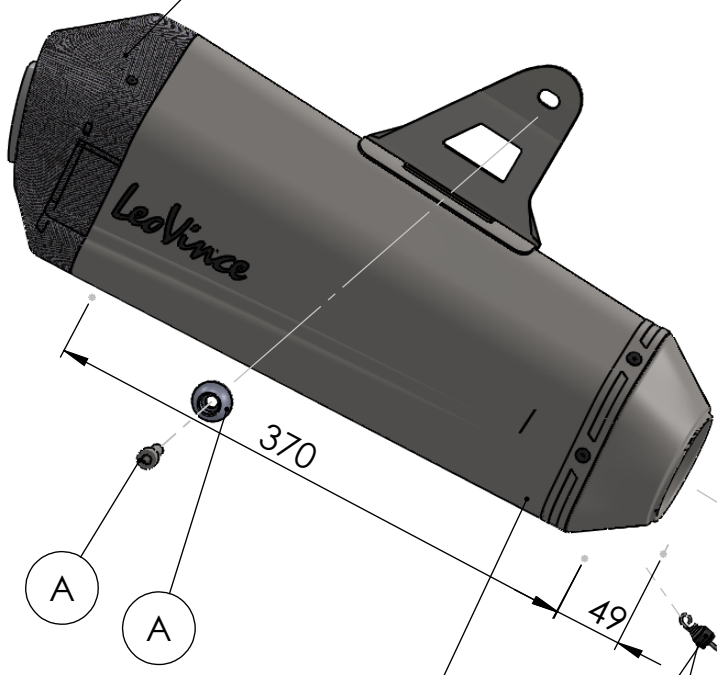

Carbon end cup set  
cod.3015308701R

Muffler kit  
Cod.3015312481UR

Super Short spring  
replacement kit  
cod. 308574001R

A

DO NOT USE  
ORIGINAL BUSHING

## ART. 15312U - SPARE PARTS

HONDA CRF 1100 L AFRICA TWIN/ADVENTURE SPORT/DCT  
(fits with original panniers)

- (A) FITTING KIT cod. 3015302601R
- (B) CARBON COVER KIT cod. 3015302001R