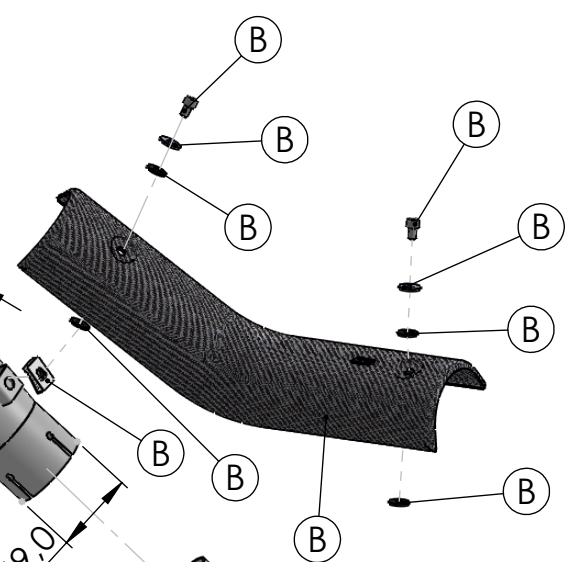

Carbon end cup set  
cod.3015308701R

Muffler kit  
Cod.3015312481UR

Super Short spring  
replacement kit  
cod. 308574001R

A

DO NOT USE  
ORIGINAL BUSHING

## ART. 15312U - SPARE PARTS

HONDA CRF 1100 L AFRICA TWIN/ADVENTURE SPORT/DCT  
(fits with original panniers)

- (A) FITTING KIT cod. 3015302601R
- (B) CARBON COVER KIT cod. 3015302001R