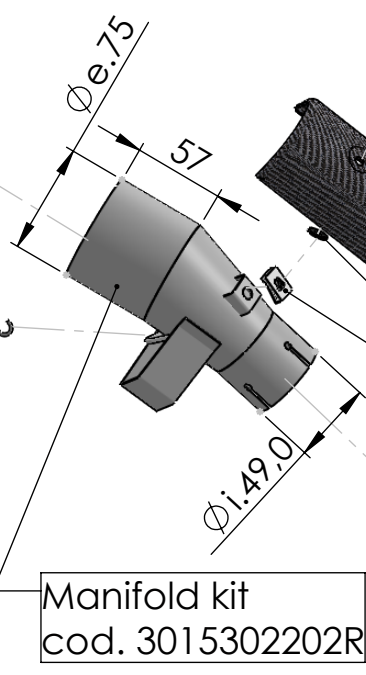

Carbon end cup set  
cod.3015308701R

Muffler kit  
Cod.3015312481UR

Super Short spring  
replacement kit  
cod. 308574001R

A

DO NOT USE  
ORIGINAL BUSHING

## ART. 15312U - SPARE PARTS

HONDA CRF 1100 L AFRICA TWIN/ADVENTURE SPORT/DCT  
(fits with original panniers)

- (A) FITTING KIT cod. 3015302601R
- (B) CARBON COVER KIT cod. 3015302001R