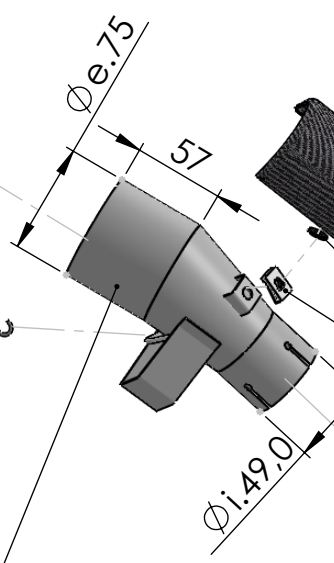

Db-Killer N.77
Cod.3015308801R

Carbon end cup set
cod.3015308701R

Muffler kit
Cod.3015312485UR

Manifold kit
cod. 3015302202R

Super Short spring
replacement kit
cod. 308574001R

DO NOT USE ORIGINAL BUSHING

ART. 15312BU - SPARE PARTS

HONDA CRF 1100 L AFRICA TWIN/ADVENTURE SPORT/DCT
(fits with original panniers)

- (A) FITTING KIT cod. 3015302601R
- (B) CARBON COVER KIT cod. 3015302001R