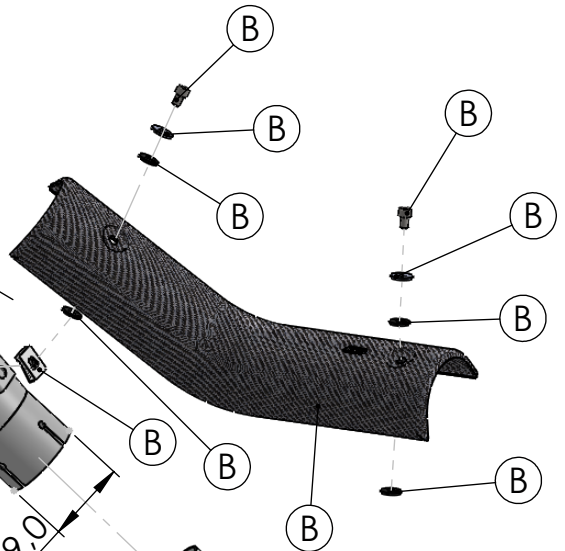

Db-Killer N.77
Cod.3015308801R

Carbon end cup set
cod.3015308701R

Muffler kit
Cod.3015312485UR

Manifold kit
cod. 3015302202R

Super Short spring
replacement kit
cod. 308574001R

DO NOT USE ORIGINAL BUSHING

ART. 15312BU - SPARE PARTS

HONDA CRF 1100 L AFRICA TWIN/ADVENTURE SPORT/DCT
(fits with original panniers)

- (A) FITTING KIT cod. 3015302601R
- (B) CARBON COVER KIT cod. 3015302001R