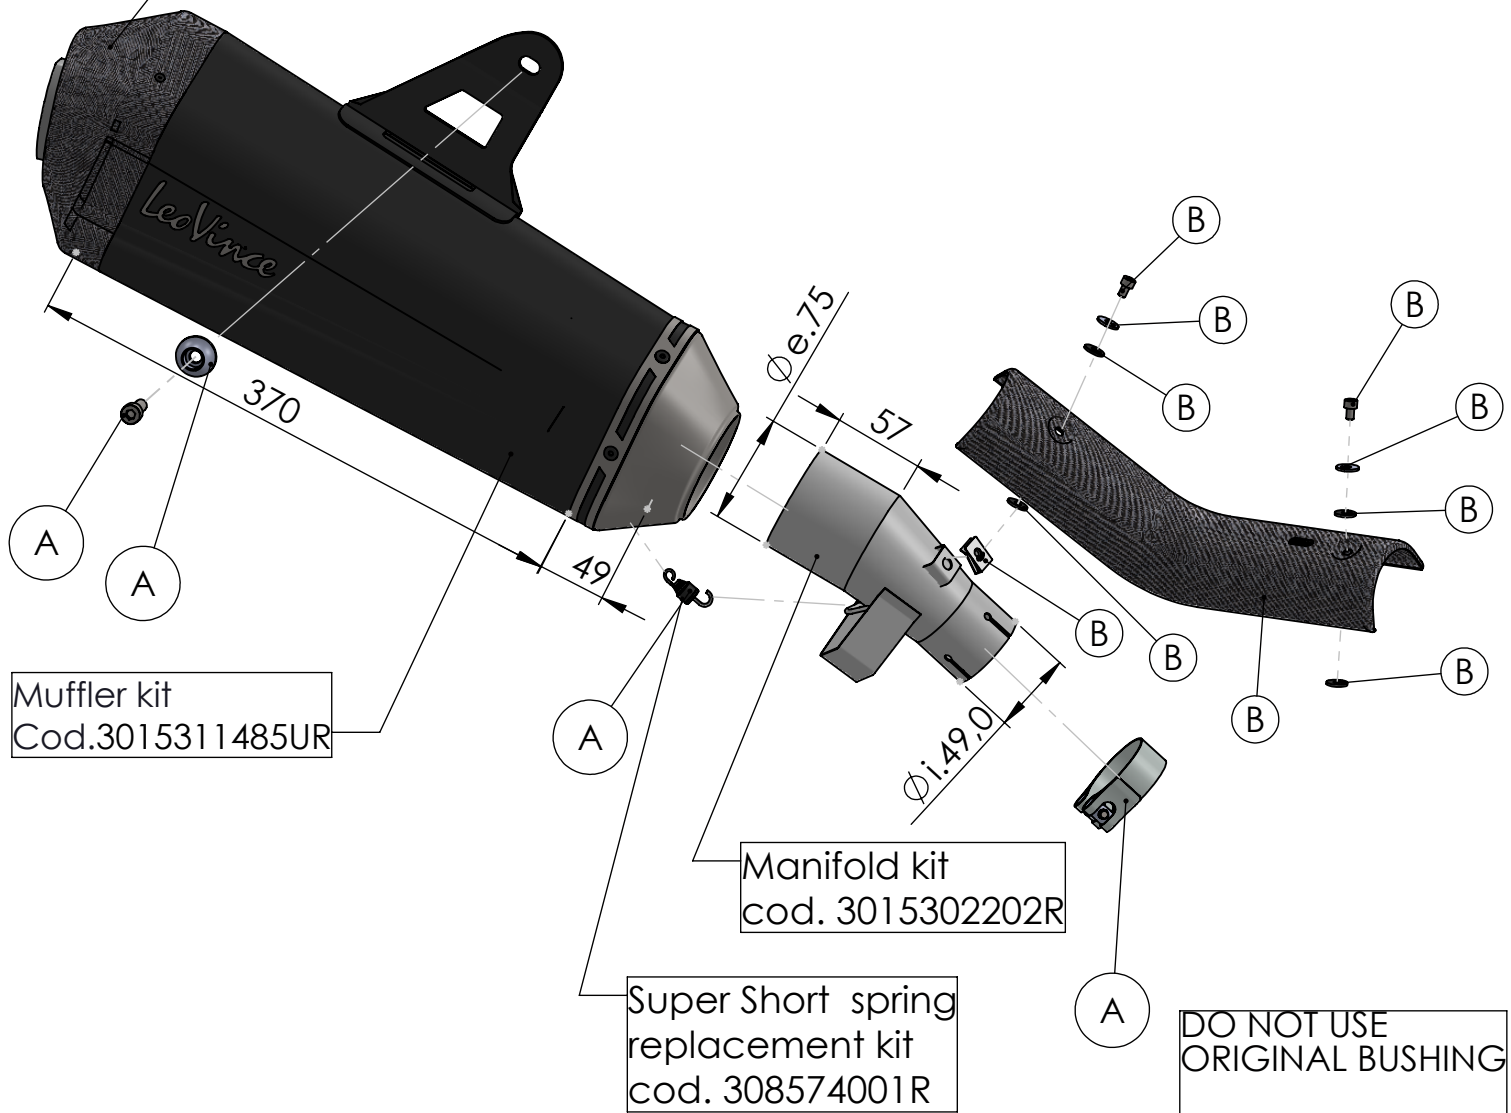

Carbon end cup set
cod.3015308701R

ART. 15311BU - SPARE PARTS

HONDA CRF 1100 L AFRICA TWIN/ADVENTURE SPORT/DCT
(fits with original panniers)

- (A) FITTING KIT cod. 3015302601R
- (B) CARBON COVER KIT cod. 3015302001R