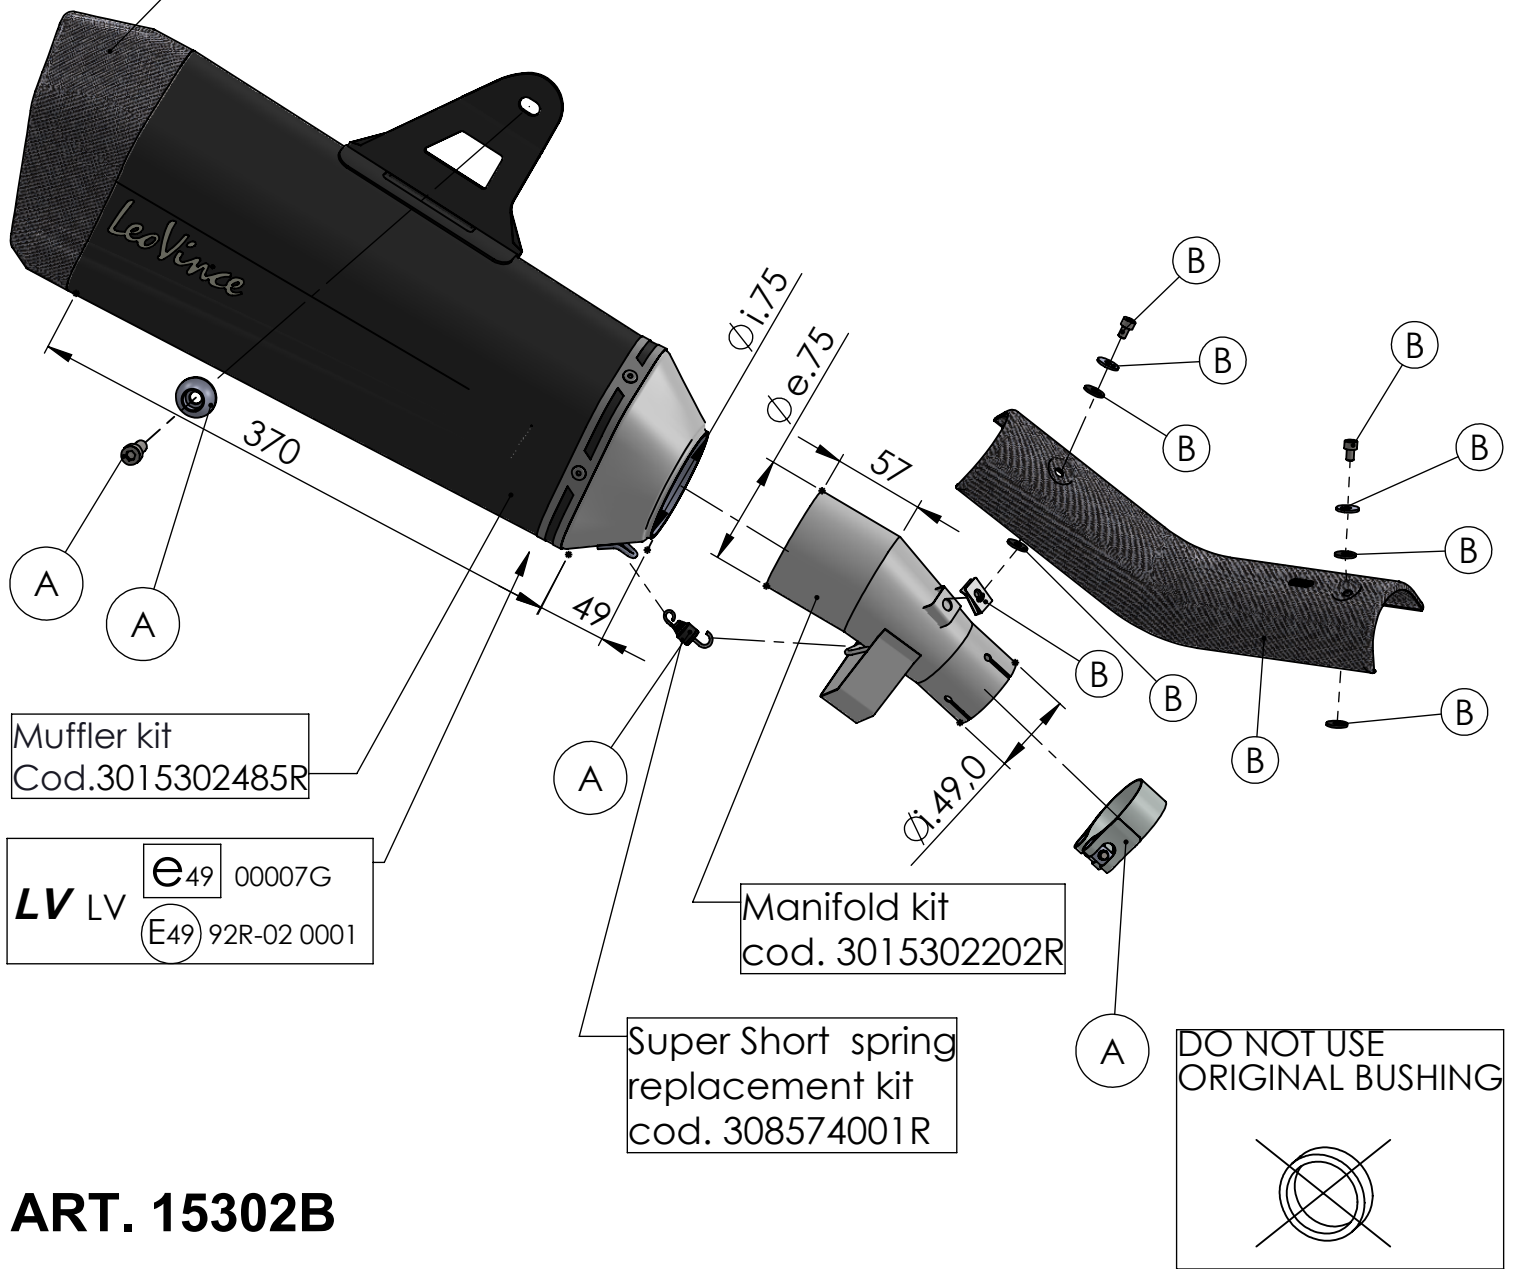

Carbon end cup set
cod.3015300701R

LV LV e_{49} 00007G
 E_{49} 92R-02 0001

ART. 15302B

HONDA CRF 1100 L AFRICA TWIN/ADVENTURE SPORT/DCT
(fits with original panniers)

(A) FITTING KIT cod. 3015302601R

(B) CARBON COVER KIT cod. 3015302001R