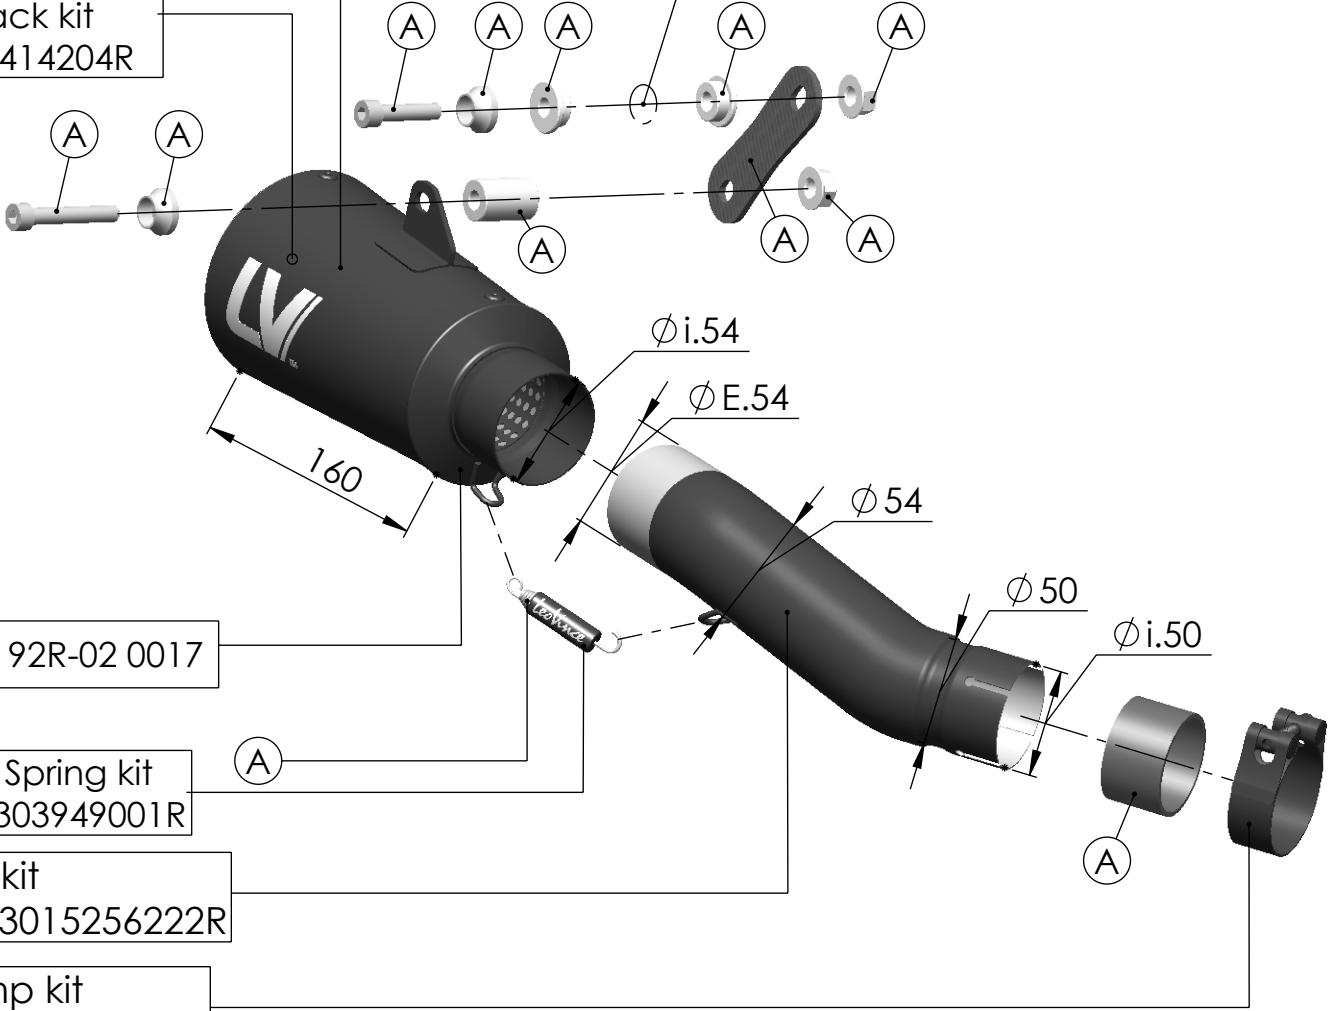

FULL BLACK
Complete Muffler kit
P/N: 3015239410R

Muffler's Wool
Repack kit
P/N: 414204R

bike's frame

(E57) 92R-02 0017

Short Spring kit
P/N: 303949001R

Pipe kit
P/N: 3015256222R

Clamp kit
P/N: 300053540R

(A) Fitting Kit P/N: 3015256602R

ART. 15256FB - SPARE PARTS

CF MOTO 700 CL-X HERITAGE / SPORT (also fits 35 kW version)

SLIP-ON LV-10 FULL BLACK - APPROVED