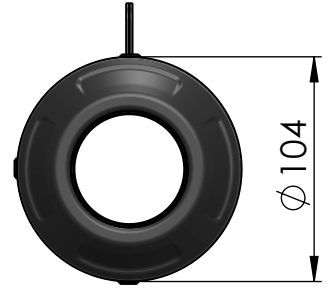

FULL BLACK
Complete Muffler kit
P/N: 3015239410R

Muffler's Wool
Repack kit
P/N: 414204R

bike's frame

(E57) 92R-02 0017

Short Spring kit
P/N: 303949001R

Pipe kit
P/N: 3015256222R

Clamp kit
P/N: 300053540R

(A) Fitting Kit P/N: 3015256602R

ART. 15256FB - SPARE PARTS

CF MOTO 700 CL-X HERITAGE / SPORT (also fits 35 kW version)

SLIP-ON LV-10 FULL BLACK - APPROVED