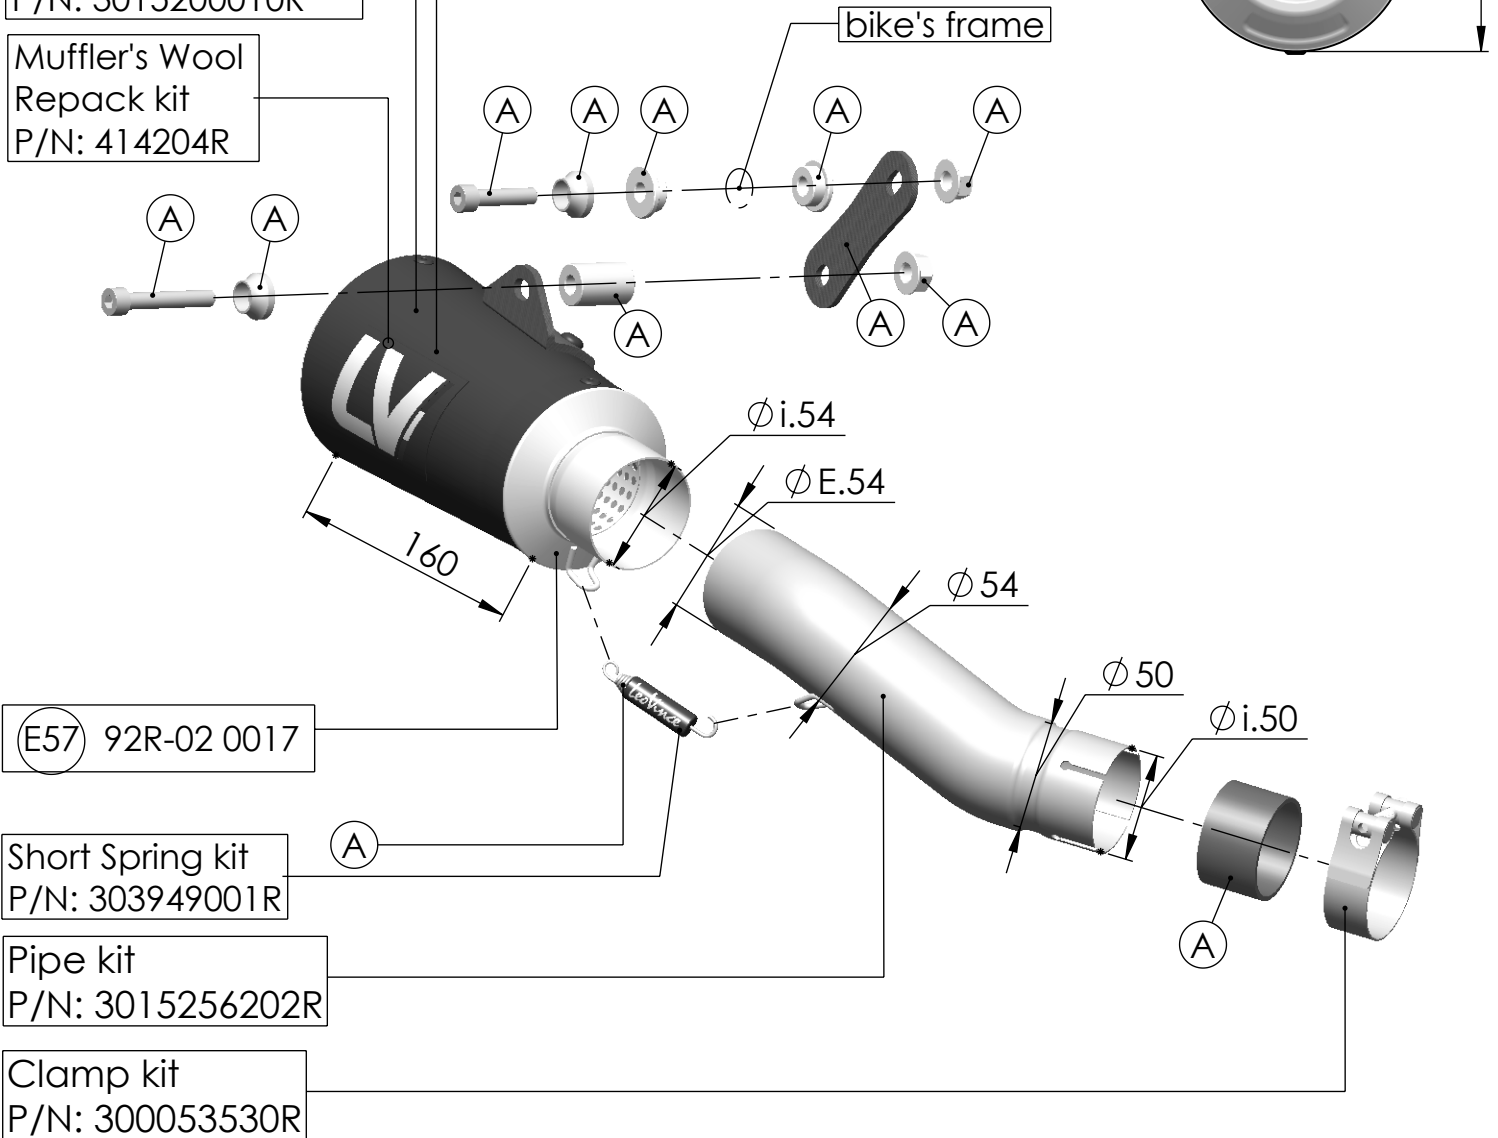

CARBON
Complete Muffler kit
P/N: 3015200481R

Outer Sleeve L160 kit
STAINLESS STEEL
P/N: 3015200010R

Muffler's Wool
Repack kit
P/N: 414204R

End Cap kit
P/N: 309746701R

(E57) 92R-02 0017

Short Spring kit
P/N: 303949001R

Pipe kit
P/N: 3015256202R

Clamp kit
P/N: 300053530R

(A) Fitting Kit P/N: 3015256601R

ART. 15256C - SPARE PARTS

CF MOTO 700 CL-X HERITAGE / SPORT (also fits 35 kW version)

SLIP-ON LV-10 STAINLESS STEEL - APPROVED