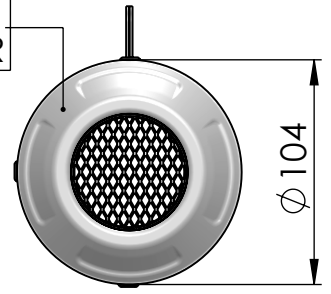

CARBON
Complete Muffler kit
P/N: 3015200481R

Outer Sleeve L160 kit
STAINLESS STEEL
P/N: 3015200010R

Muffler's Wool
Repack kit
P/N: 414204R

End Cap kit
P/N: 309746701R

(E57) 92R-02 0017

Short Spring kit
P/N: 303949001R

Pipe kit
P/N: 3015256202R

Clamp kit
P/N: 300053530R

(A) Fitting Kit P/N: 3015256601R

ART. 15256C - SPARE PARTS

CF MOTO 700 CL-X HERITAGE / SPORT (also fits 35 kW version)

SLIP-ON LV-10 STAINLESS STEEL - APPROVED