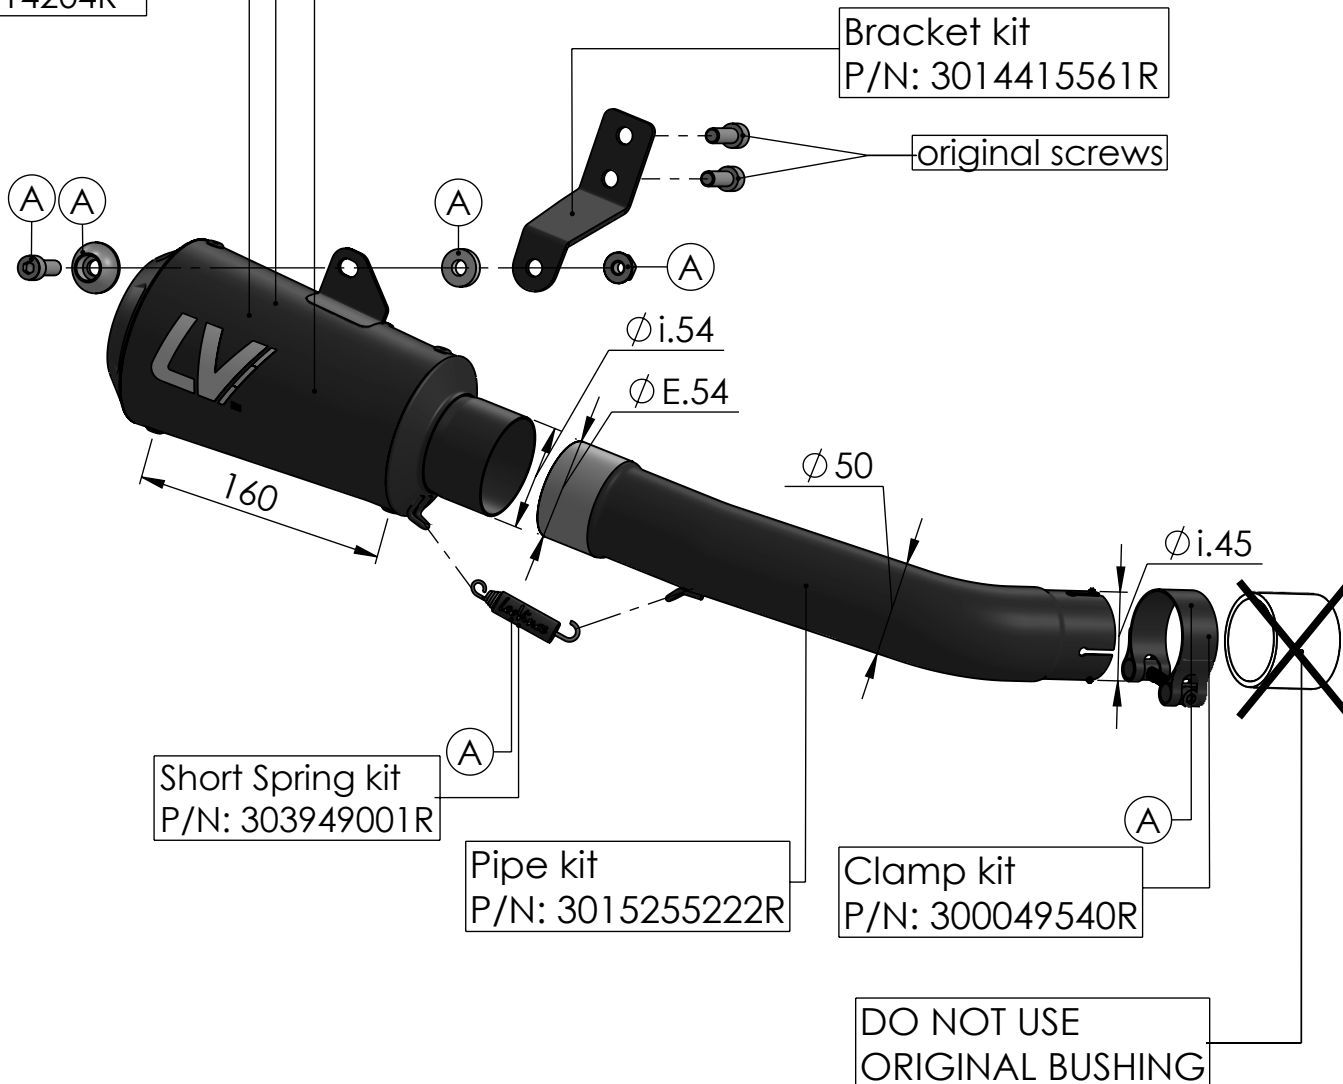

FULL BLACK
Complete Muffler kit
P/N: 3015239410R

Outer Sleeve L160
FULL BLACK
P/N: 3015239410R

Muffler's Wool
Repack kit
P/N: 414204R

Bracket kit
P/N: 3014415561R

original screws

ART. 15255FB - SPARE PARTS

(A) Fitting Kit P/N: 3015255602R

KTM RC 125 / RC 390

SLIP-ON / LV-10 / FULL BLACK