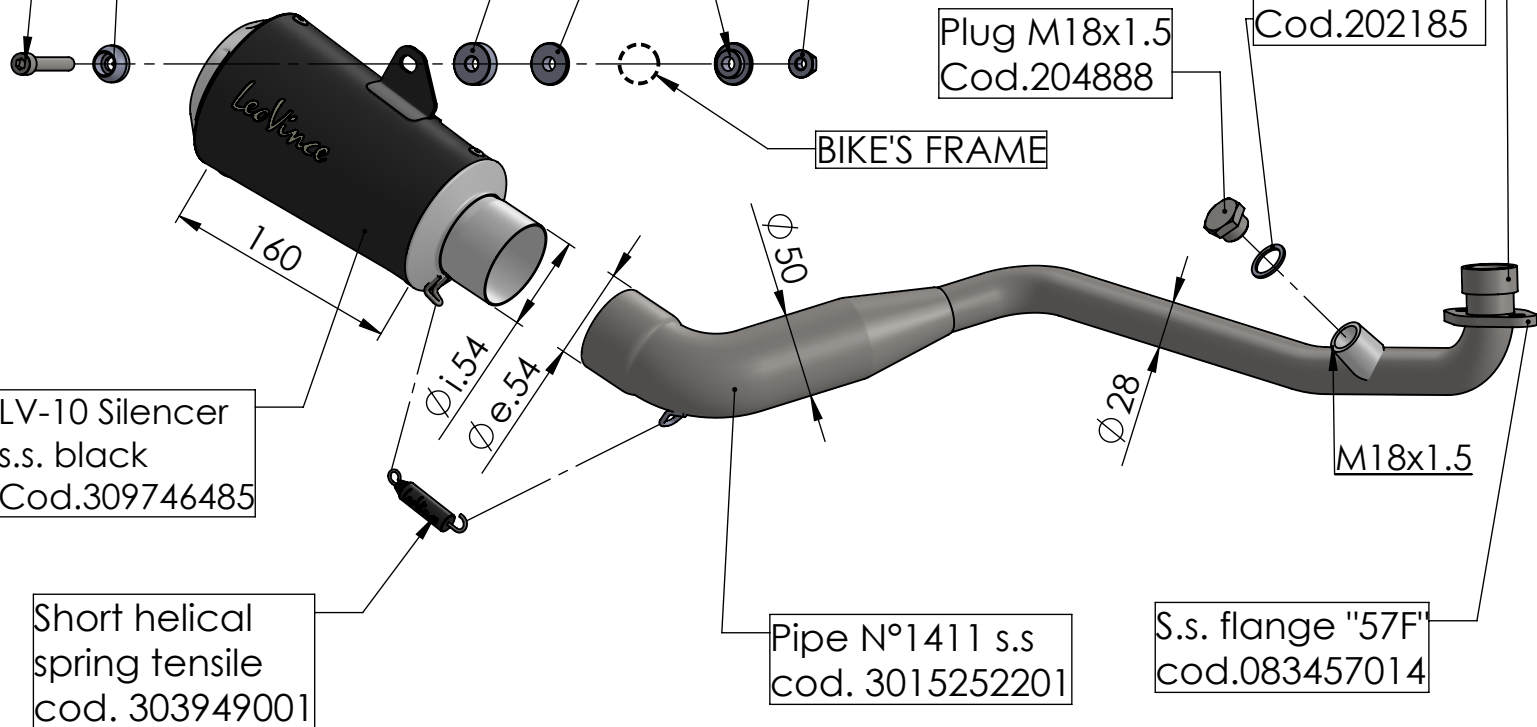

Knurled collar nut  
M8 Cod.200298

Plug M18x1.5  
Cod.204888

Welded bushing  
cod.207056

Gasket  
 $\phi$ 23.85x $\phi$ 18.3  
Cod.202185

BIKE'S FRAME

LV-10 Silencer  
s.s. black  
Cod.309746485

Short helical  
spring tensile  
cod. 303949001

Pipe N°1411 s.s  
cod. 3015252201

S.s. flange "57F"  
cod.083457014

**ART. 15252B**

HONDA MSX 125 / GROM

FULL SYSTEM - LV-10 - STAINLESS STEEL BLACK