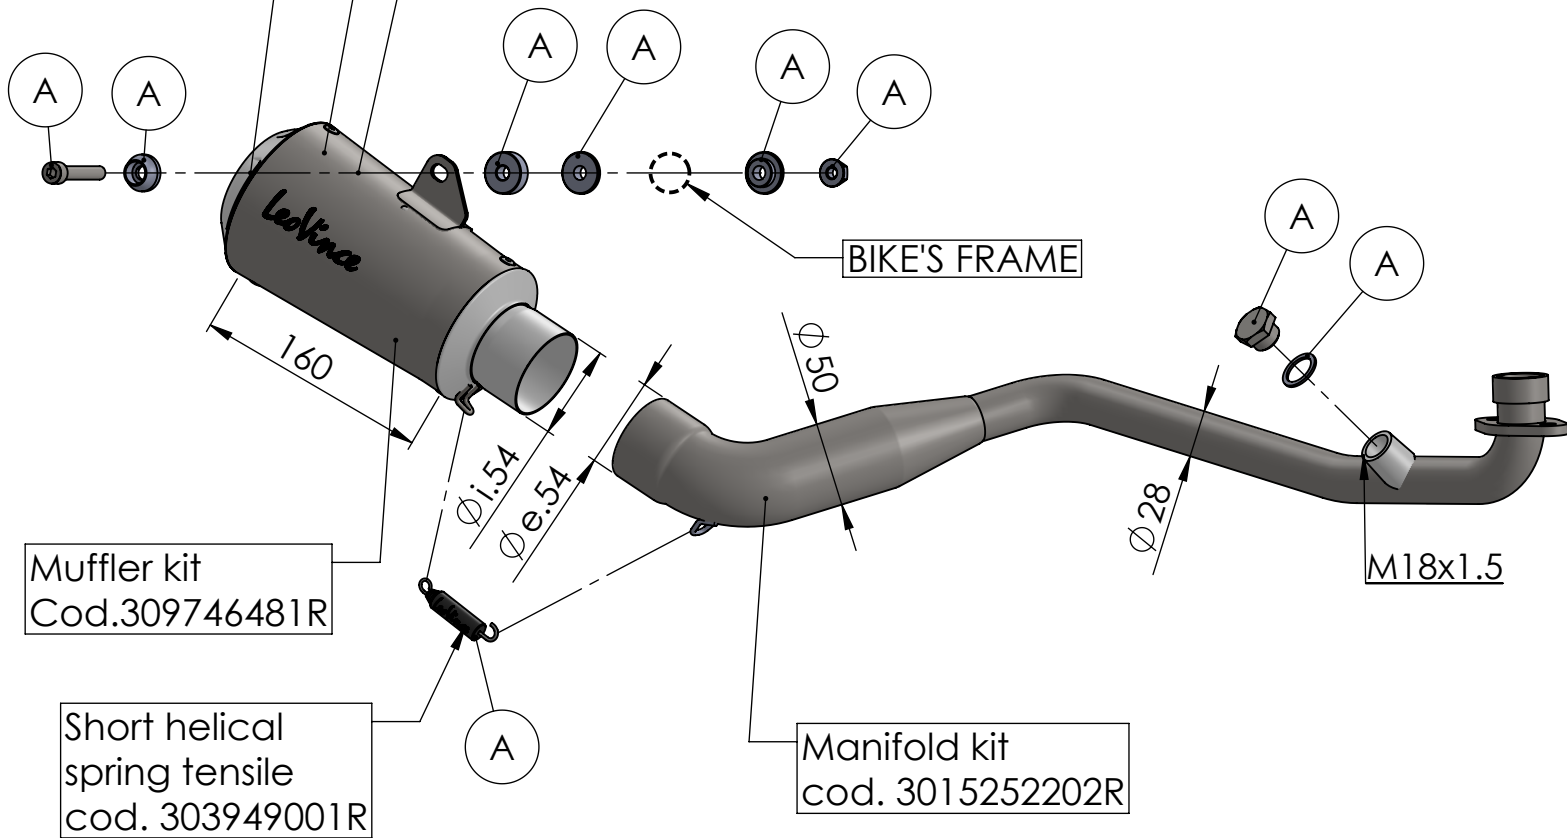

S.s end cup set  
cod.309746701R

Outer sleeve  
replacement kit  
cod.309746010R

Muffler repack kit  
cod.414204R

Muffler kit  
Cod.309746481R

Short helical  
spring tensile  
cod. 303949001R

Manifold kit  
cod. 3015252202R

## ART. 15252 - SPARE PARTS

HONDA MSX 125 / GROM

Ⓐ FITTING KIT cod.3015252601R