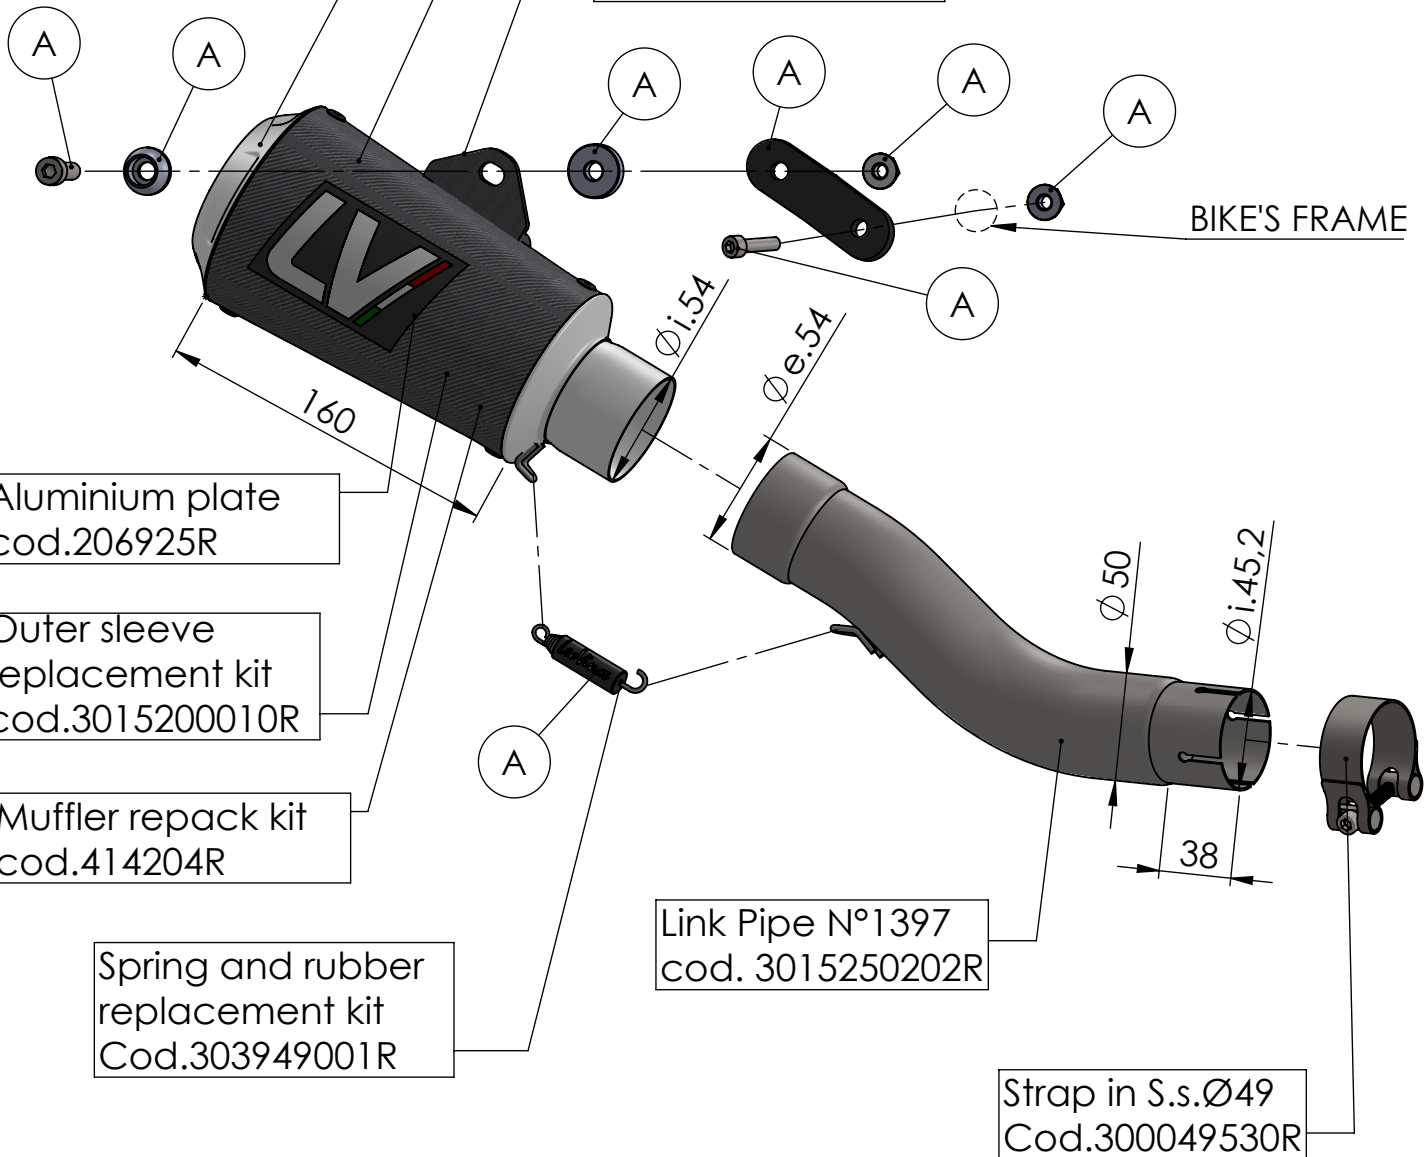

S.s end cup set  
cod.309746701R

Muffler kit  
Cod.3015200481R

Carbon bracket kit  
cod.3015200561R

BIKE'S FRAME

Aluminium plate  
cod.206925R

Outer sleeve  
replacement kit  
cod.3015200010R

Muffler repack kit  
cod.414204R

Spring and rubber  
replacement kit  
Cod.303949001R

Link Pipe N°1397  
cod. 3015250202R

Strap in S.s.  $\phi 49$   
Cod.300049530R

## ART. 15250C - SPARE PARTS

DUCATI SCRAMBLER 800 ICON / ICON DARK / NIGHTSHIFT /  
URBAN MOTARD (also fits 35kW version)

Ⓐ FITTING KIT cod.3015250601R