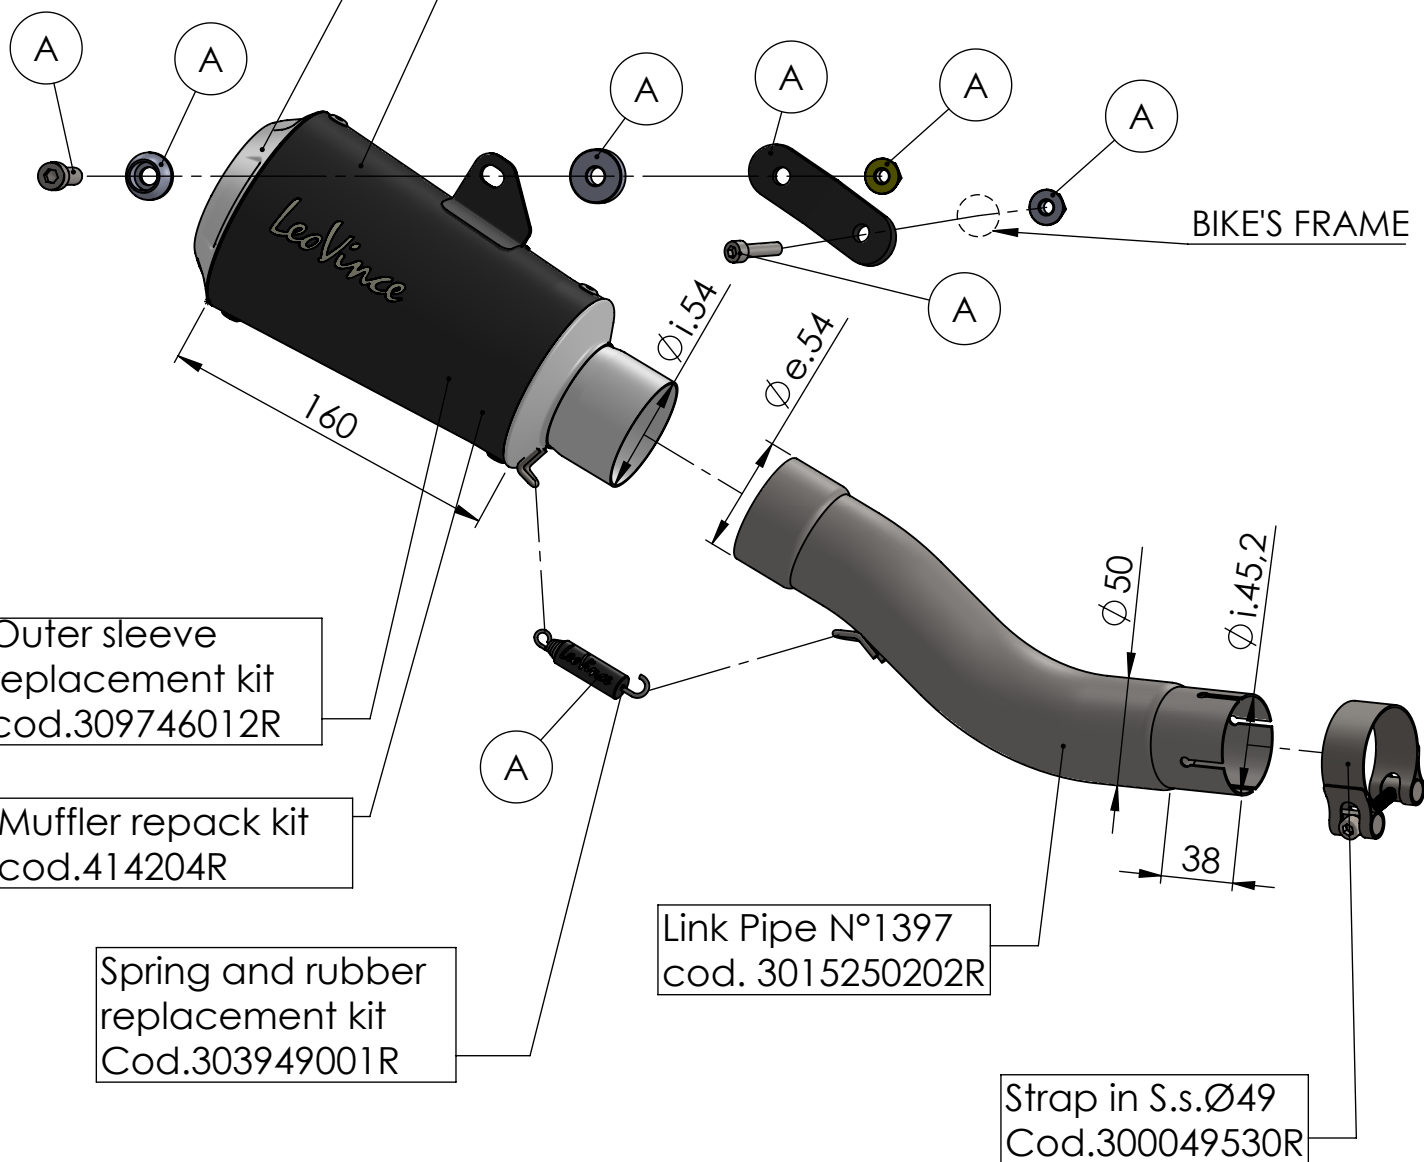

S.s end cup set
cod.309746701R

Muffler kit
Cod.309746485R

Outer sleeve
replacement kit
cod.309746012R

Muffler repack kit
cod.414204R

Spring and rubber
replacement kit
Cod.303949001R

Link Pipe N°1397
cod. 3015250202R

Strap in S.s. $\phi 49$
Cod.300049530R

ART. 15250B - SPARE PARTS

DUCATI SCRAMBLER 800 ICON / ICON DARK / NIGHTSHIFT
URBAN MOTARD (also fits 35kW version)

Ⓐ FITTING KIT cod.3015250601R