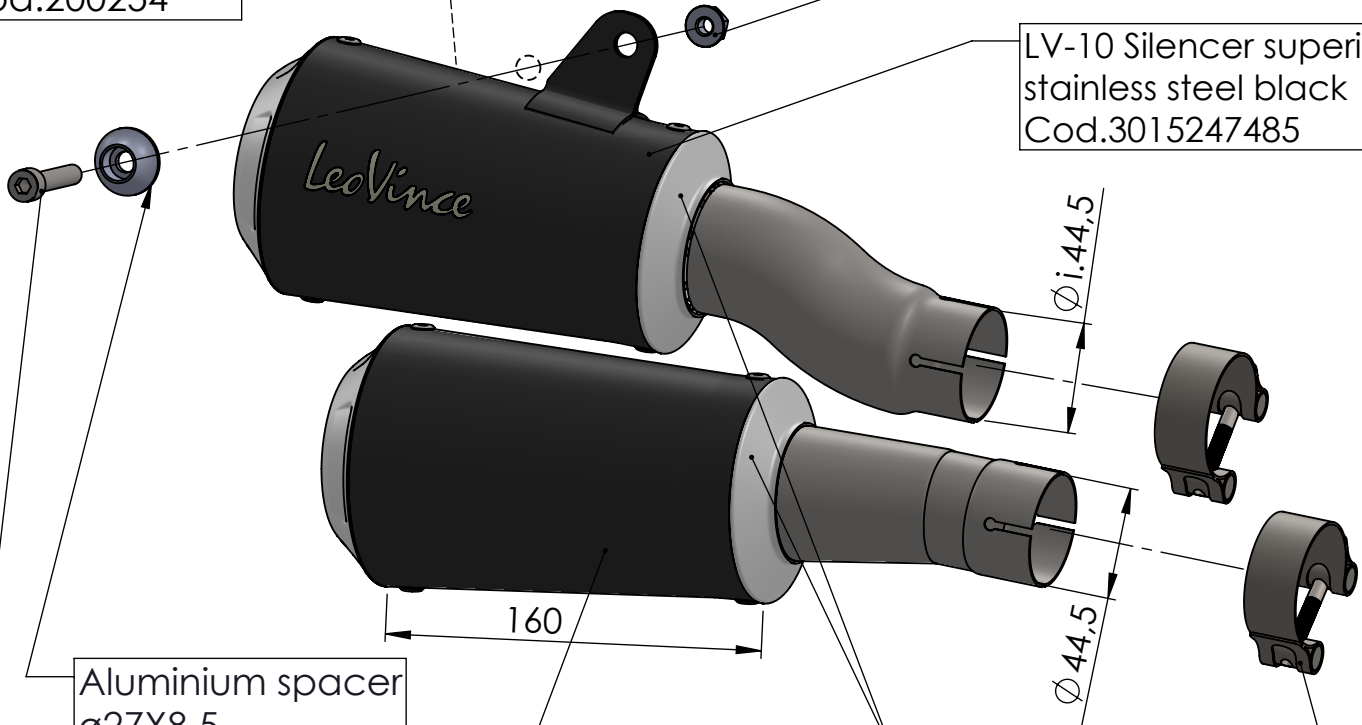

Ø 104

Bracket s.s.
Prod.cod.3015247501
Purch.cod.207031

2x Welded stainless steel spacer M6
øe.20 - ø8.5 - h.8.5
Cod. 207030

2x Allen screw M6X10
Cod.205238

Knurled collar nut
M8 Cod.200298

2x Plain washer
Cod.200254

LV-10 Silencer superior
stainless steel black
Cod.3015247485

Aluminium spacer
ø27X8,5
Cod. 204321

(E57) 92R-02 0017

Allen screw M8X45
T.C.E.I.Z.B.
Cod.201450

LV-10 Silencer inferior
stainless steel black
Cod.3015247487

2x Strap in S.s.Ø49
Cod.300049530

ART. 15247B

TRIUMPH SPEED TRIPLE 1200 RR/RS

SLIP-ON - LV-10 - STAINLESS STEEL - APPROVED