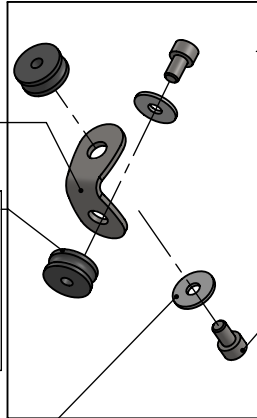

Ø 104

Bracket s.s.
Prod.cod.3015247501
Purch.cod.207031

2x Welded stainless steel spacer M6
øe.20 - ø8.5 - h.8.5
Cod. 207030

2x Allen screw M6X10
Cod.205238

Knurled collar nut
M8 Cod.200298

2x Plain washer
Cod.200254

LV-10 Silencer superior
stainless steel black
Cod.3015247485

Aluminium spacer
ø27X8,5
Cod. 204321

(E57) 92R-02 0017

Allen screw M8X45
T.C.E.I.Z.B.
Cod.201450

LV-10 Silencer inferior
stainless steel black
Cod.3015247487

2x Strap in S.s.Ø49
Cod.300049530

ART. 15247B

TRIUMPH SPEED TRIPLE 1200 RR/RS

SLIP-ON - LV-10 - STAINLESS STEEL - APPROVED