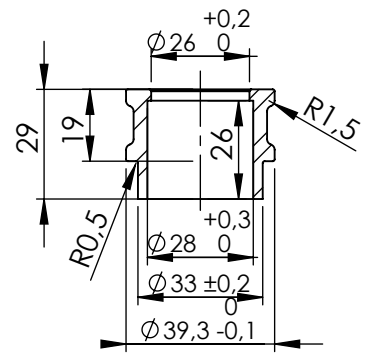

**S.s. Flange**  
Cod.206443R

**S.s. Bushing**  
Cod.206442R

S.s end cup set  
cod.309746701R

S.s. black bracket  
cod.3015246561R

S.s. bushing  
cod.206442R

S.s. flange  
cod.206443R

BIKE'S FRAME

Outer sleeve  
replacement kit  
cod.309746012R

OPTIONAL  
cod.5683

Manifold kit  
cod.3014390202R

Pipe s.s.  
cod.3015246202R

Muffler kit  
Cod.309746485R

Muffler repack kit  
cod.414204R

Spring and rubber  
replacement kit  
Cod.303949001R

## ART. 15246B - SPARE PARTS

HONDA CB 125 R Neo Sports Café

Ⓐ FITTING KIT cod.3015246601R