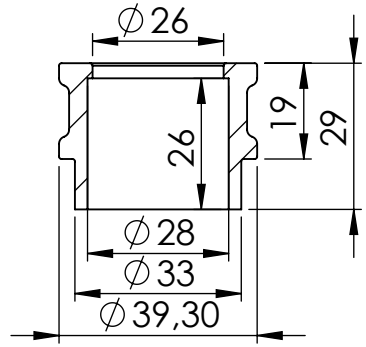

S.s. flange sp.5mm  
Cod.206443R

S.s. Bushing  
Cod.206442R

## ART. 15221B SPARE PARTS

HONDA CB 125 R NEO SPORT CAFÉ

(A) FITTING KIT Cod.3015221601R