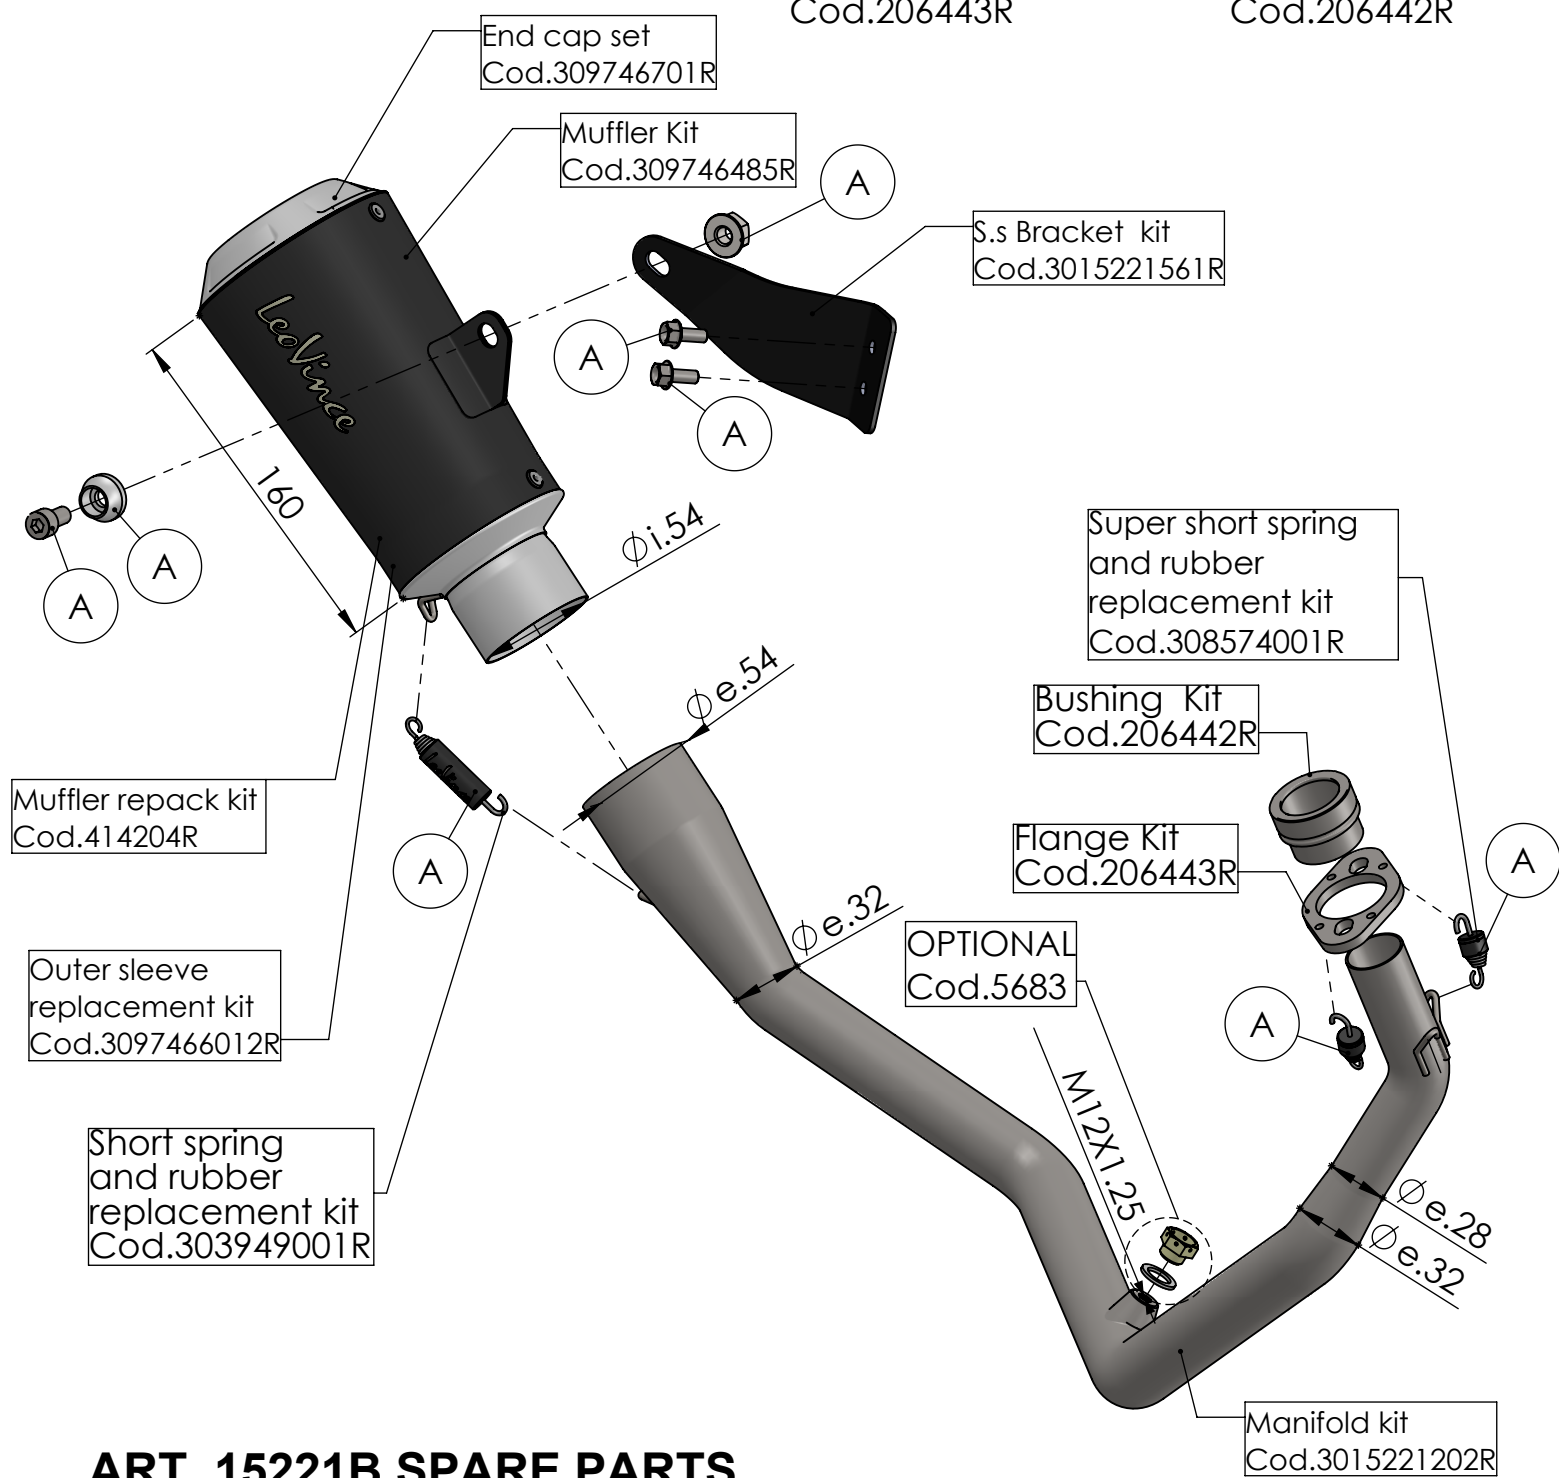

S.s. flange sp.5mm  
Cod.206443R

S.s. Bushing  
Cod.206442R

## ART. 15221B SPARE PARTS

HONDA CB 125 R NEO SPORT CAFÉ

(A) FITTING KIT Cod.3015221601R