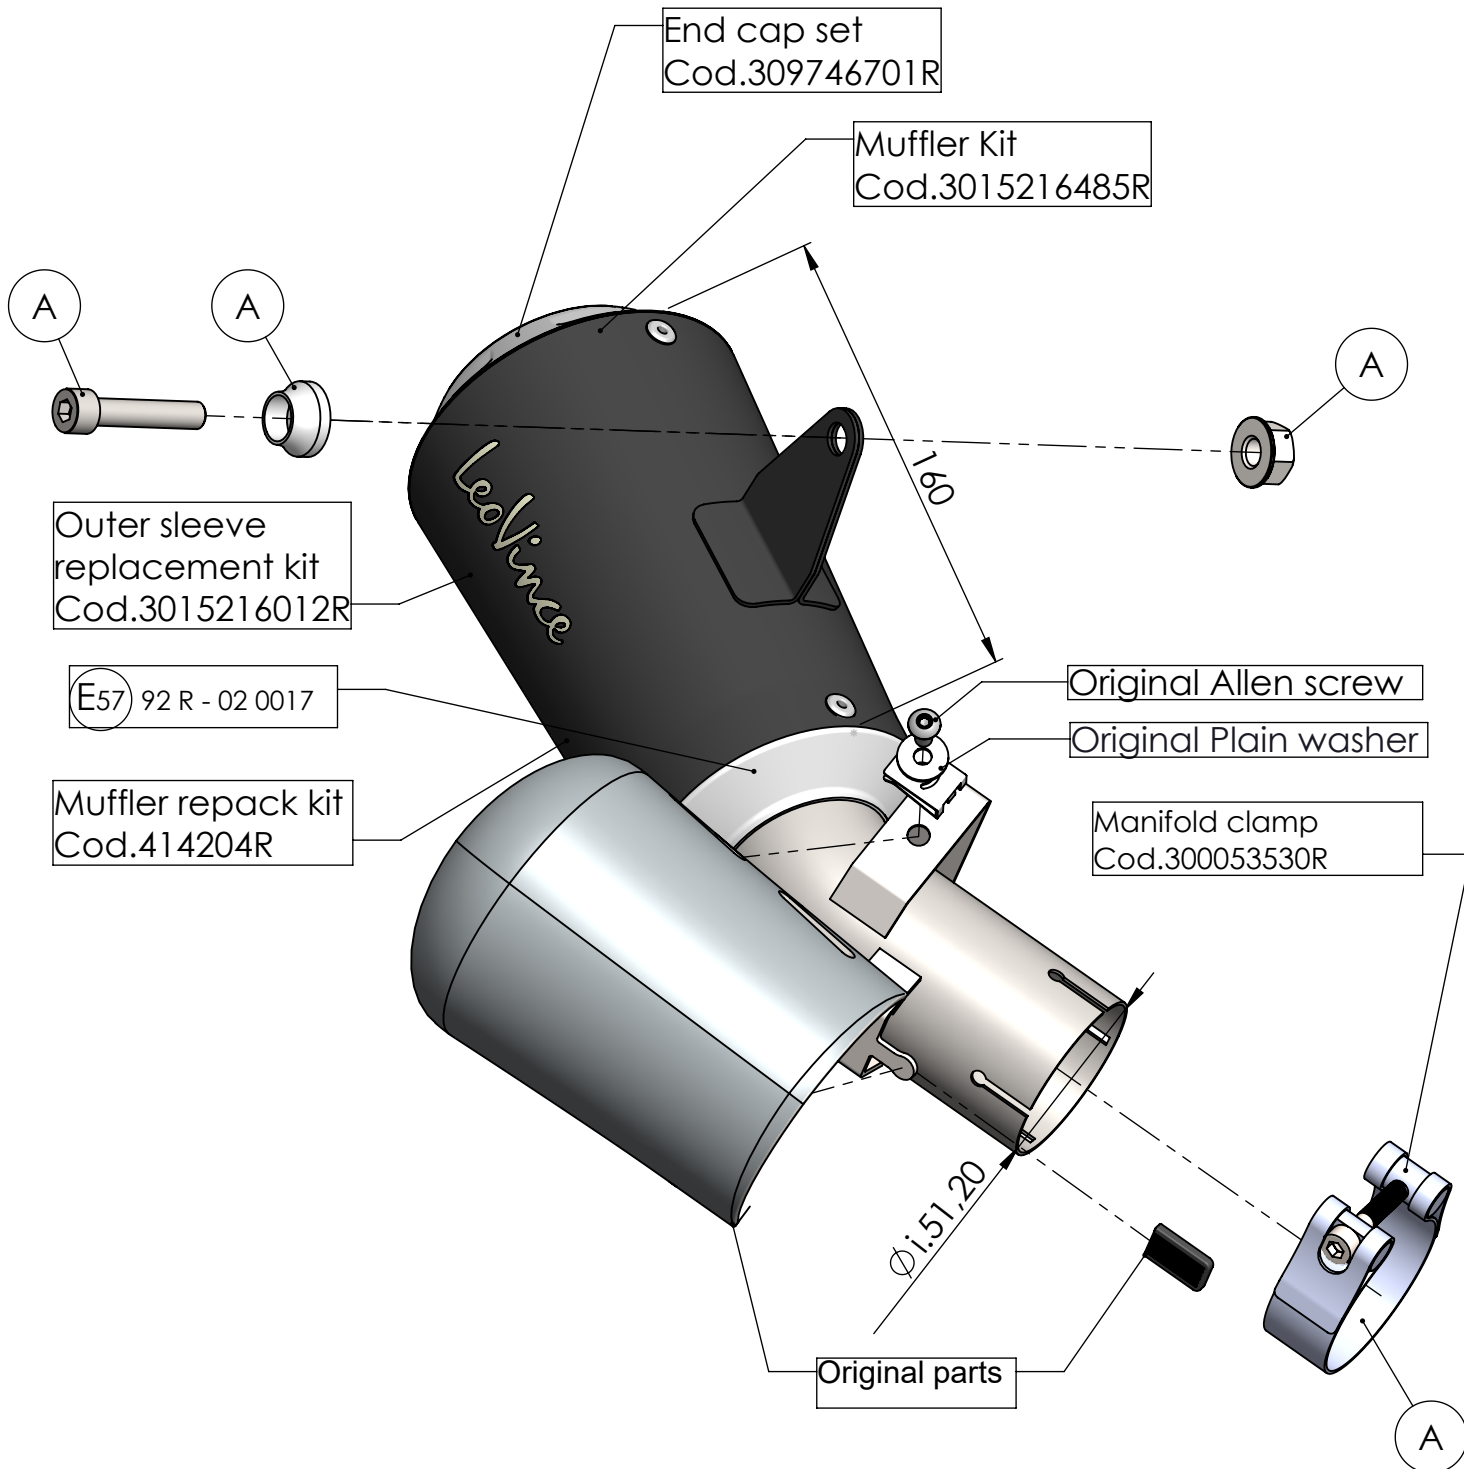

**ART. 15216B**

KAWASAKI Z 900 RS / CAFE  
(Fits with original center stand)

SLIP-ON - LV-10 - STAINLESS STEEL - APPROVED

## ART. 15216B - SPARE PARTS

KAWASAKI Z 900 RS / CAFE

Ⓐ FITTING KIT Cod.3015216601R