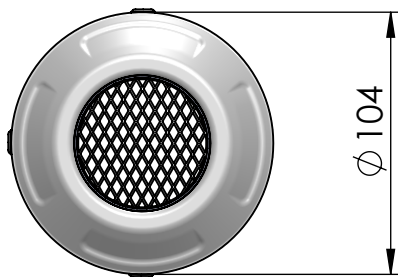

**ART. 15216B**

KAWASAKI Z 900 RS / CAFE  
(Fits with original center stand)

SLIP-ON - LV-10 - STAINLESS STEEL - APPROVED

## ART. 15216B - SPARE PARTS

KAWASAKI Z 900 RS / CAFE

Ⓐ FITTING KIT Cod.3015216601R