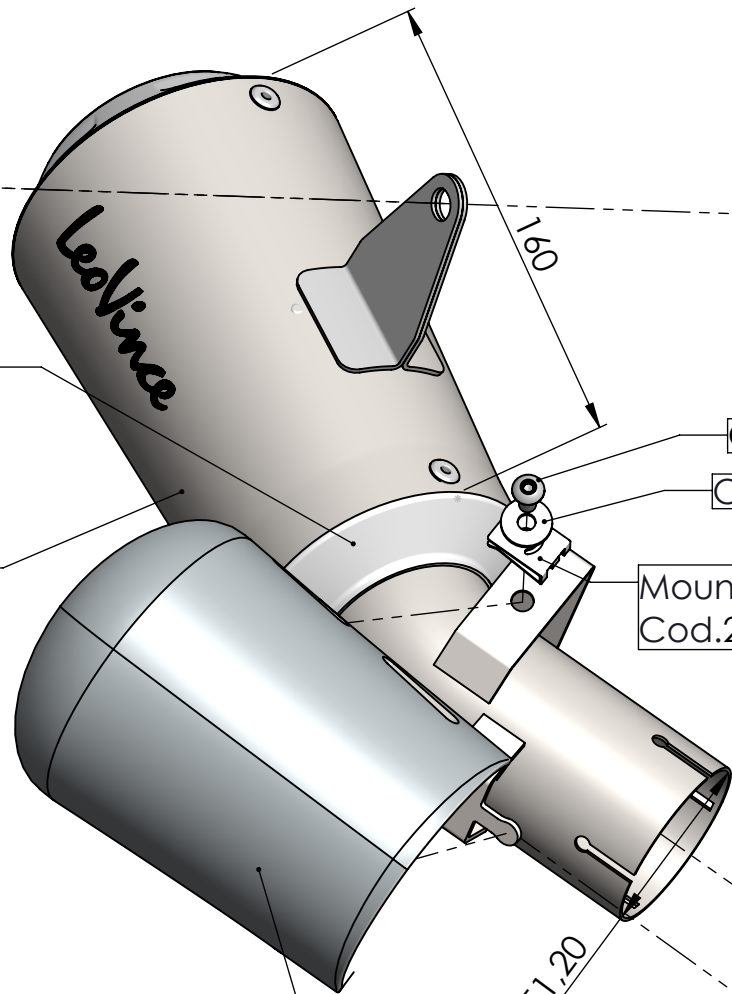

Aluminium spacer
 ϕ 27X8,5X11
 Cod. 204321

Knurled collar nut M8
 Cod.200298

(E57) 92 R - 02 0017

LV-10 silencer RHS
 Stainless steel
 Cod. 3015216481

Original Allen screw

Original Plain washer

Mounting plate M6
 Cod.204664

Allen screw M8X40
 T.C.Z.B.
 Cod.200993

Strap in stainless
 steel ϕ 53
 Cod.300053530

Original parts

ART. 15216

KAWASAKI Z 900 RS / CAFE
 (Fits with original center stand)

SLIP-ON - LV-10 - STAINLESS STEEL - APPROVED

ART. 15216 - SPARE PARTS

KAWASAKI Z 900 RS / CAFE

Ⓐ FITTING KIT Cod.3015216601R