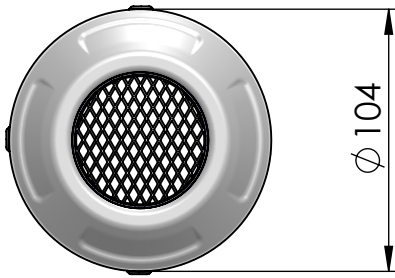

Aluminium spacer
 ϕ 27X8,5X11
 Cod. 204321

Knurled collar nut M8
 Cod.200298

(E57) 92 R - 02 0017

LV-10 silencer RHS
 Stainless steel
 Cod. 3015216481

Original Allen screw

Original Plain washer

Mounting plate M6
 Cod.204664

Allen screw M8X40
 T.C.Z.B.
 Cod.200993

Strap in stainless
 steel ϕ 53
 Cod.300053530

Original parts

ART. 15216

KAWASAKI Z 900 RS / CAFE
 (Fits with original center stand)

SLIP-ON - LV-10 - STAINLESS STEEL - APPROVED