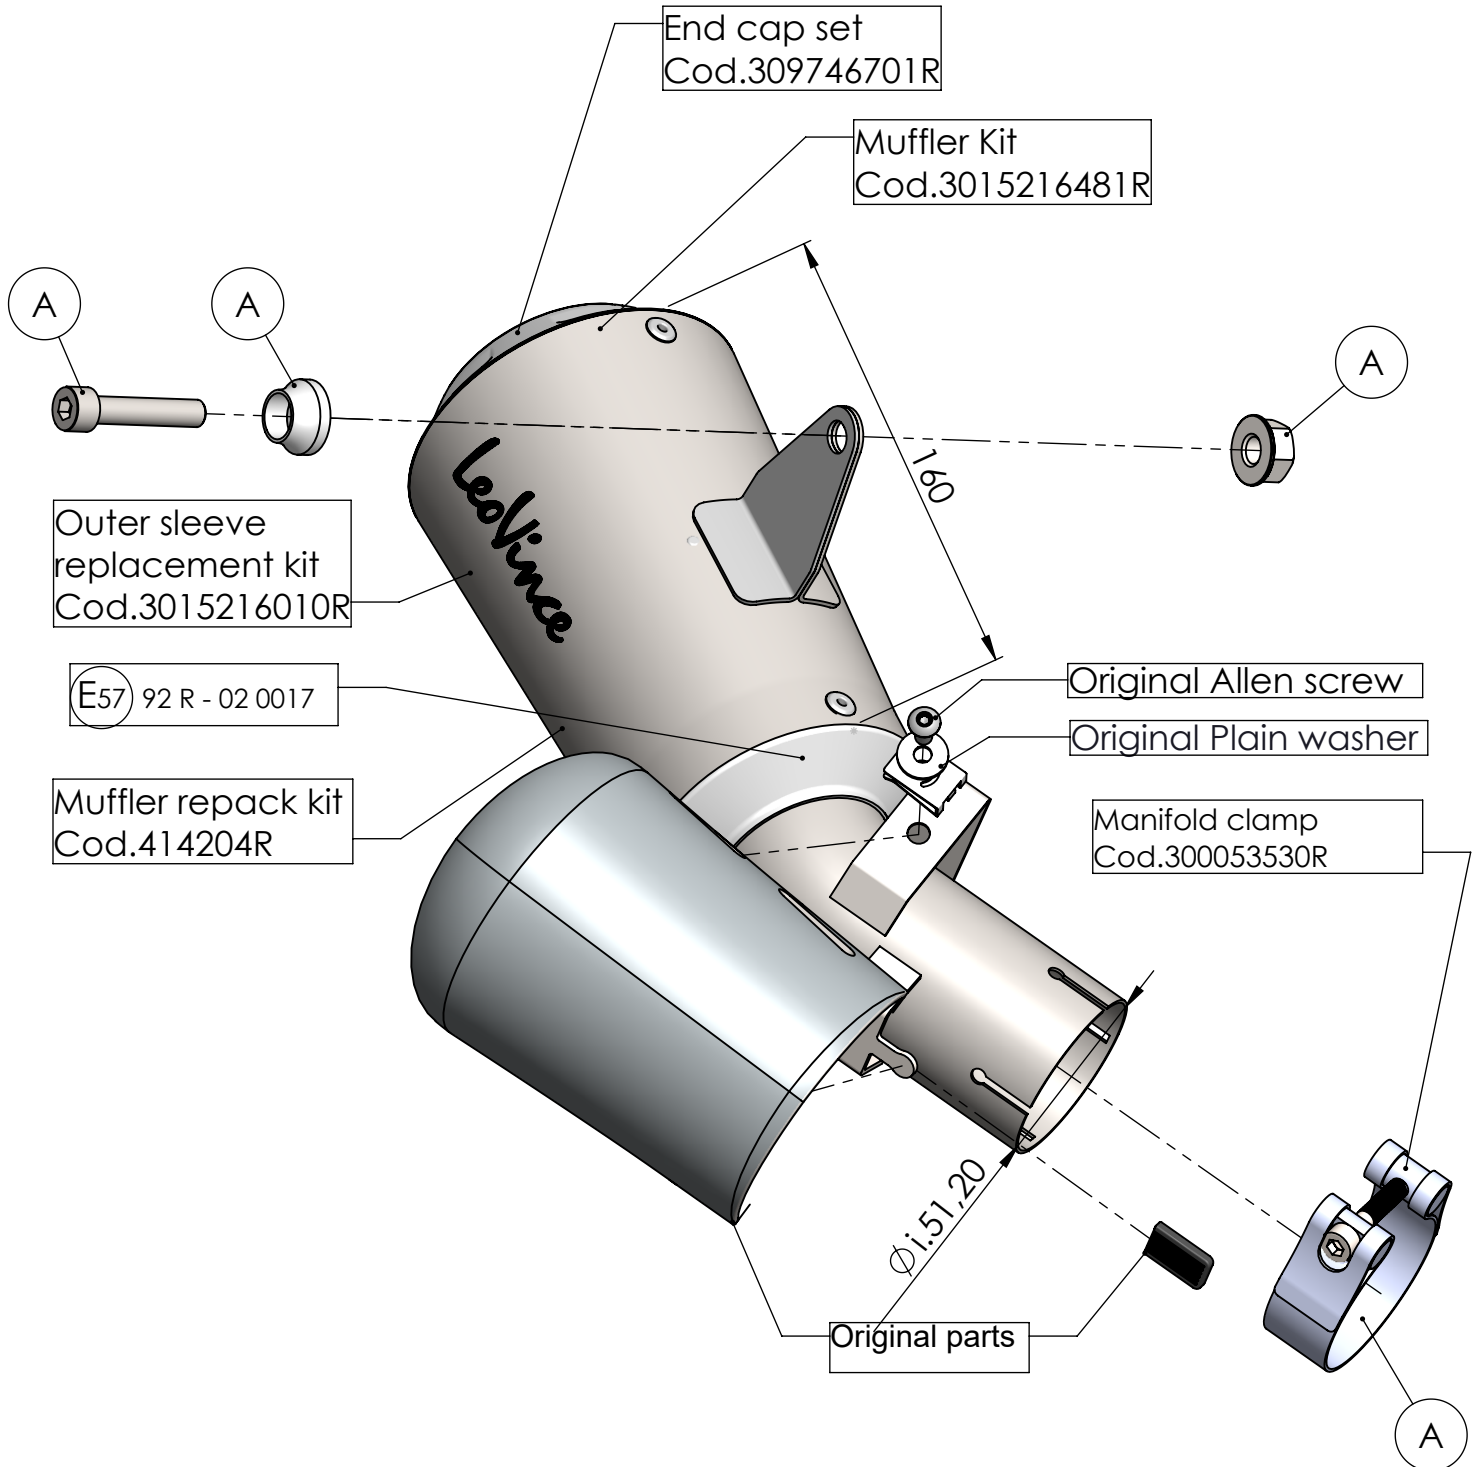

Aluminium spacer
 ϕ 27X8,5X11
 Cod. 204321

Knurled collar nut M8
 Cod.200298

(E57) 92 R - 02 0017

LV-10 silencer RHS
 Stainless steel
 Cod. 3015216481

Original Allen screw

Original Plain washer

Mounting plate M6
 Cod.204664

Allen screw M8X40
 T.C.Z.B.
 Cod.200993

Strap in stainless
 steel ϕ 53
 Cod.300053530

Original parts

ART. 15216

KAWASAKI Z 900 RS / CAFE
 (Fits with original center stand)

SLIP-ON - LV-10 - STAINLESS STEEL - APPROVED

ART. 15216 - SPARE PARTS

KAWASAKI Z 900 RS / CAFE

Ⓐ FITTING KIT Cod.3015216601R