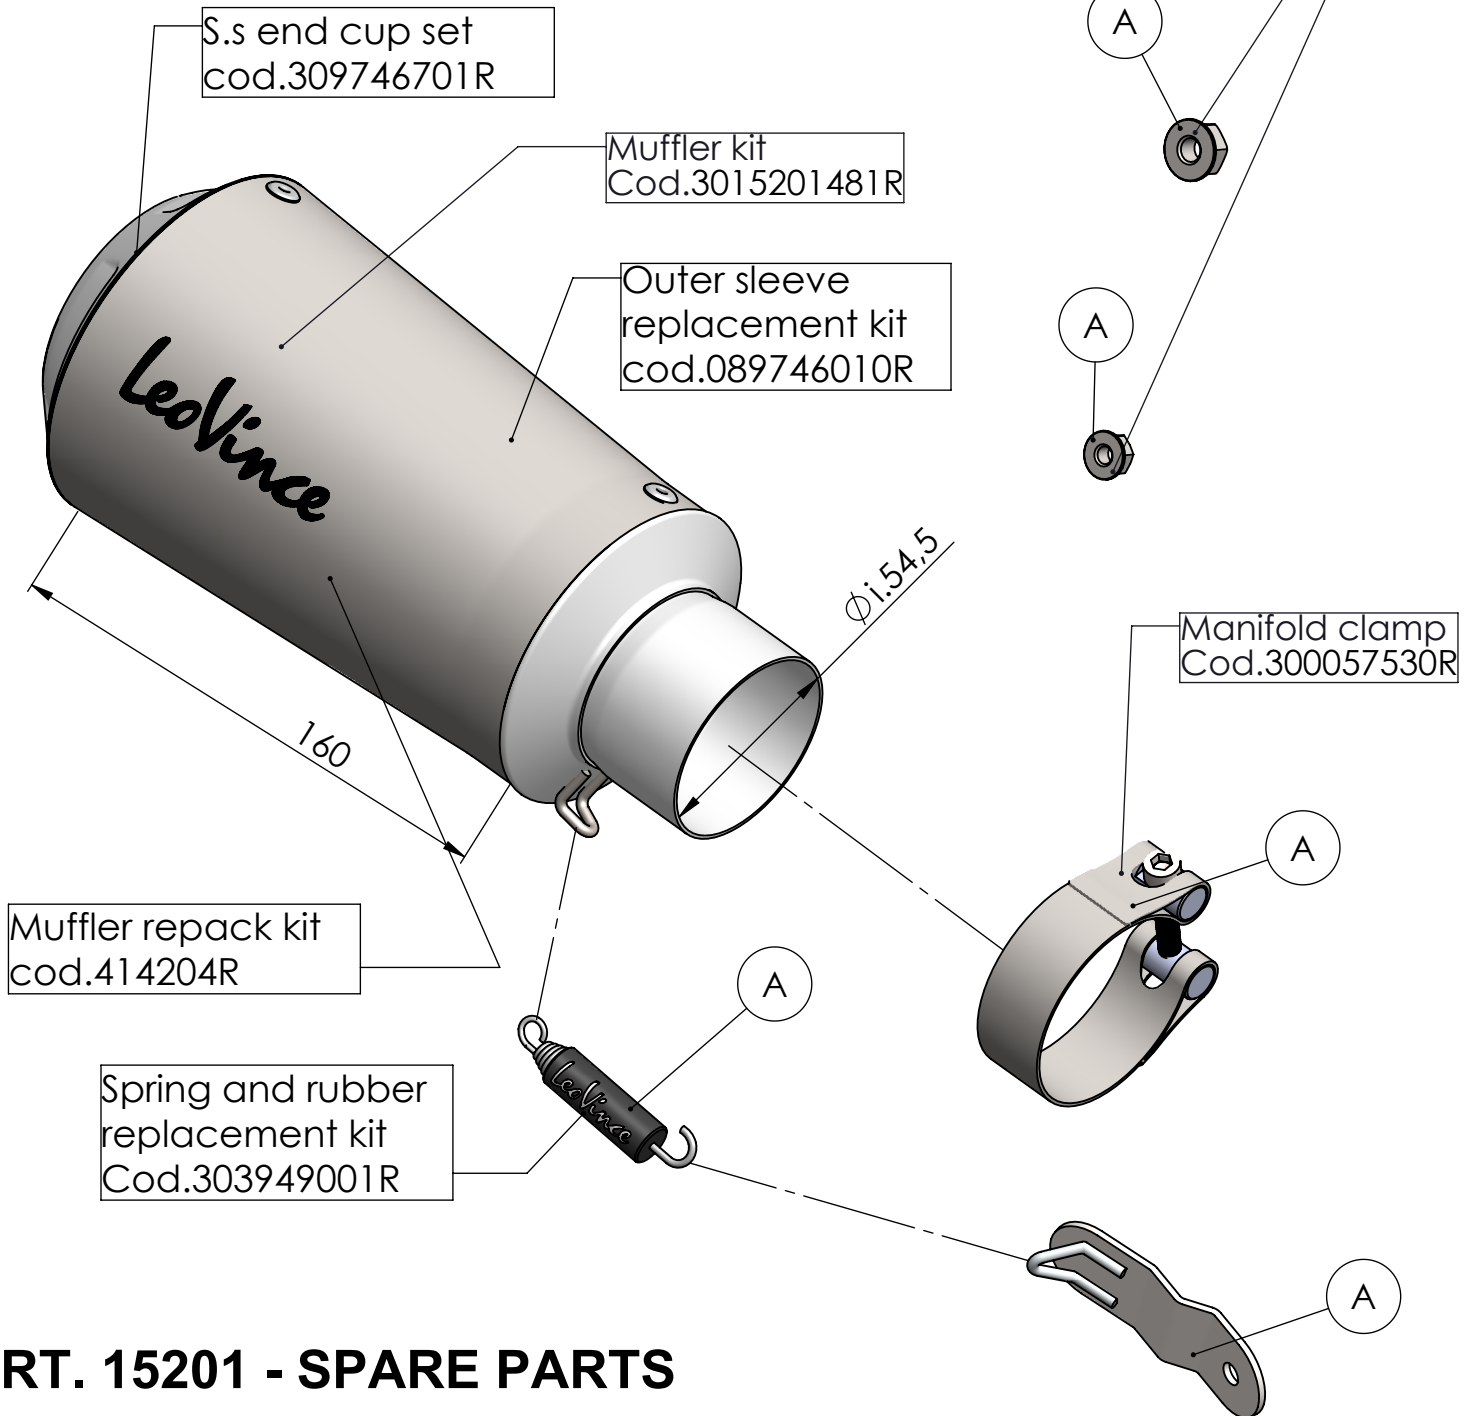

Extra nuts to be used with original bolts that mount the original exhaust hanger bracket. This will allow you to remove the original hanger bracket but re-use the bolts as to not leave empty holes once the bracket is removed.

ART. 15201 - SPARE PARTS

YAMAHA YZF-R1 / M

Ⓐ FITTING KIT cod.3015201601R