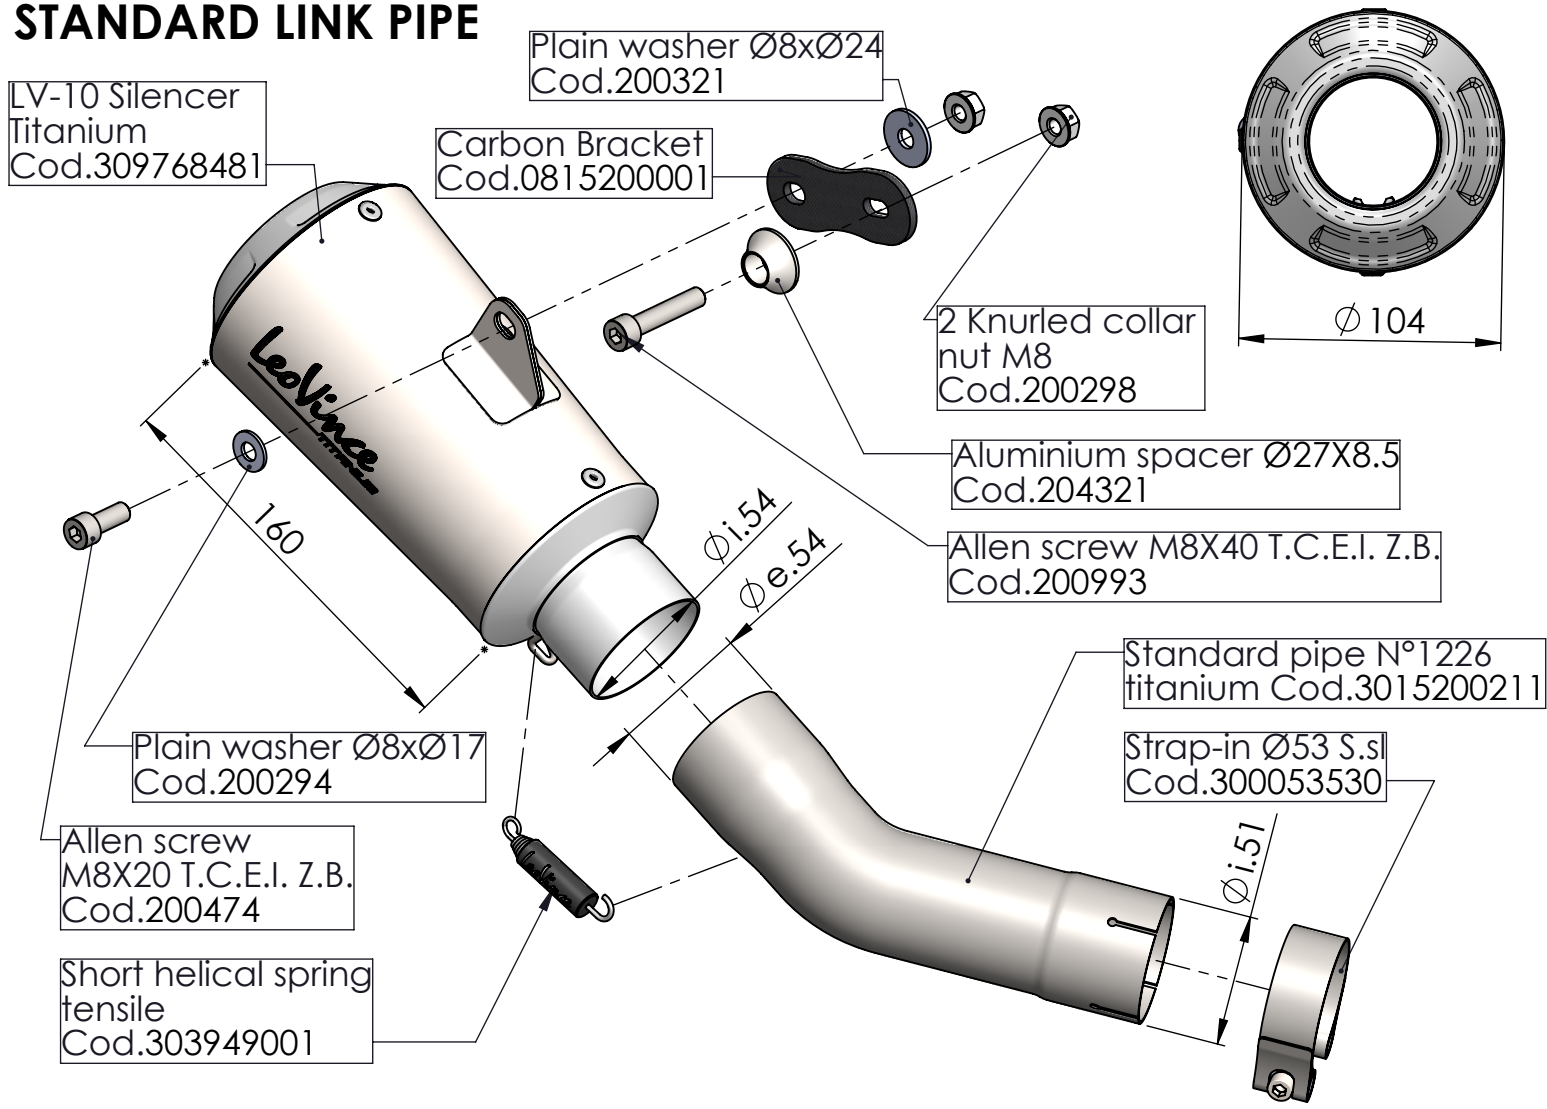

STANDARD LINK PIPE

HIGH MOUNT LINK PIPE

ART. 15200T

KAWASAKI ZX-10 R NINJA / RR NINJA

SLIP-ON - LV-10 - TITANIUM