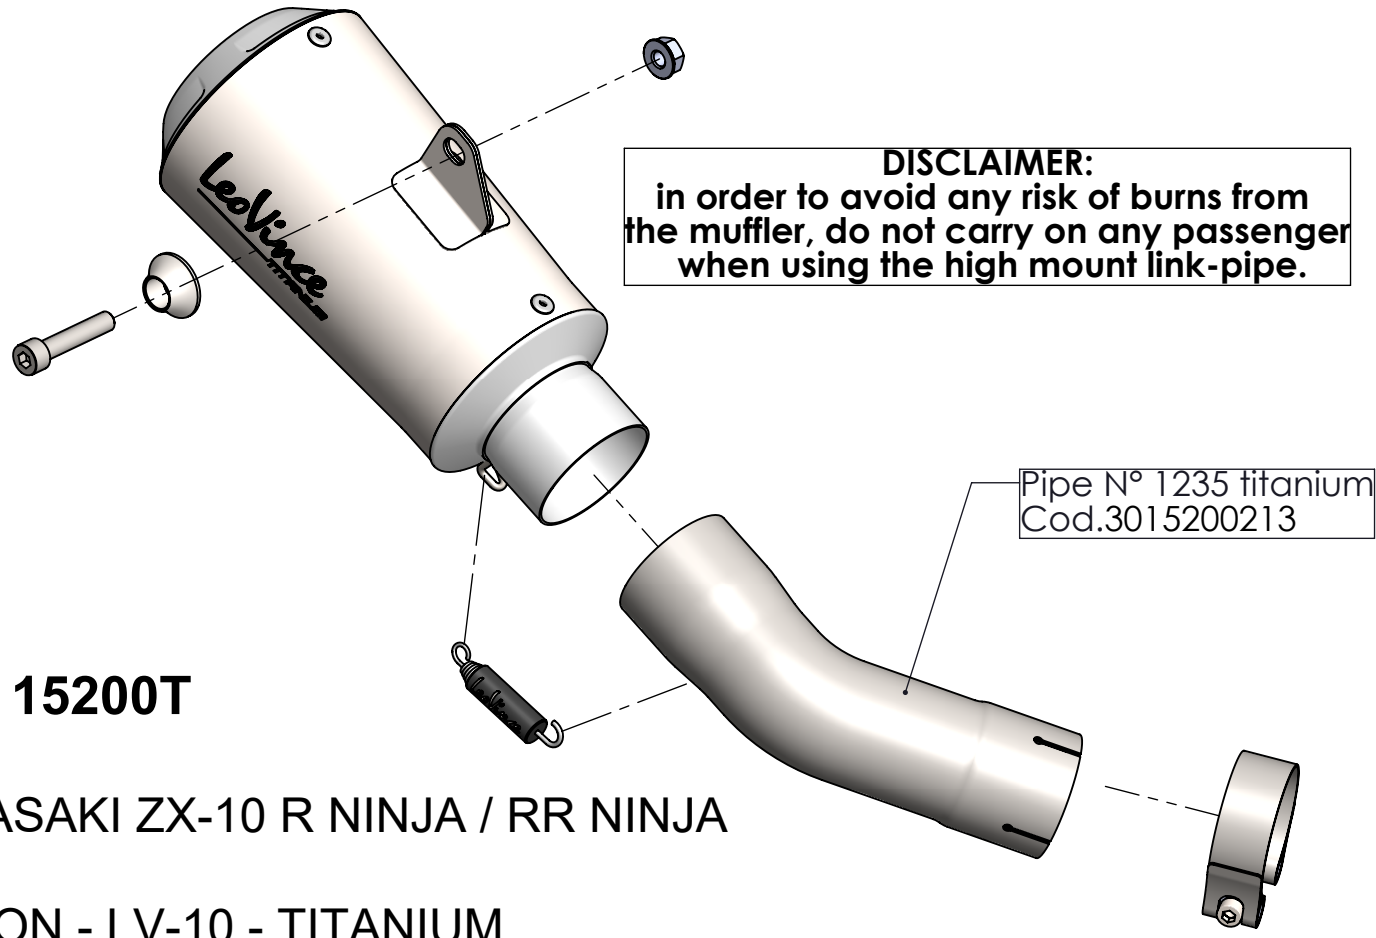

STANDARD LINK PIPE

HIGH MOUNT LINK PIPE

ART. 15200T

KAWASAKI ZX-10 R NINJA / RR NINJA

SLIP-ON - LV-10 - TITANIUM