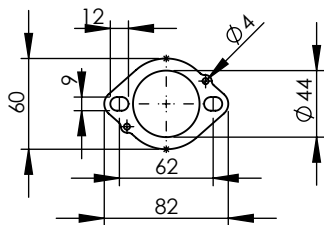

**S.s bushing
cod.204833R**

**S.s Flange 112A
cod.204569R Sp.5mm**

**Db-Killer ø22
Cod.303430803R**

ART. 15128 - SPARE PARTS

YAMAHA XSR 700 / XTRIBUTE
(also fits 35 kW version)

Ⓐ FITTING KIT cod.3015128601R