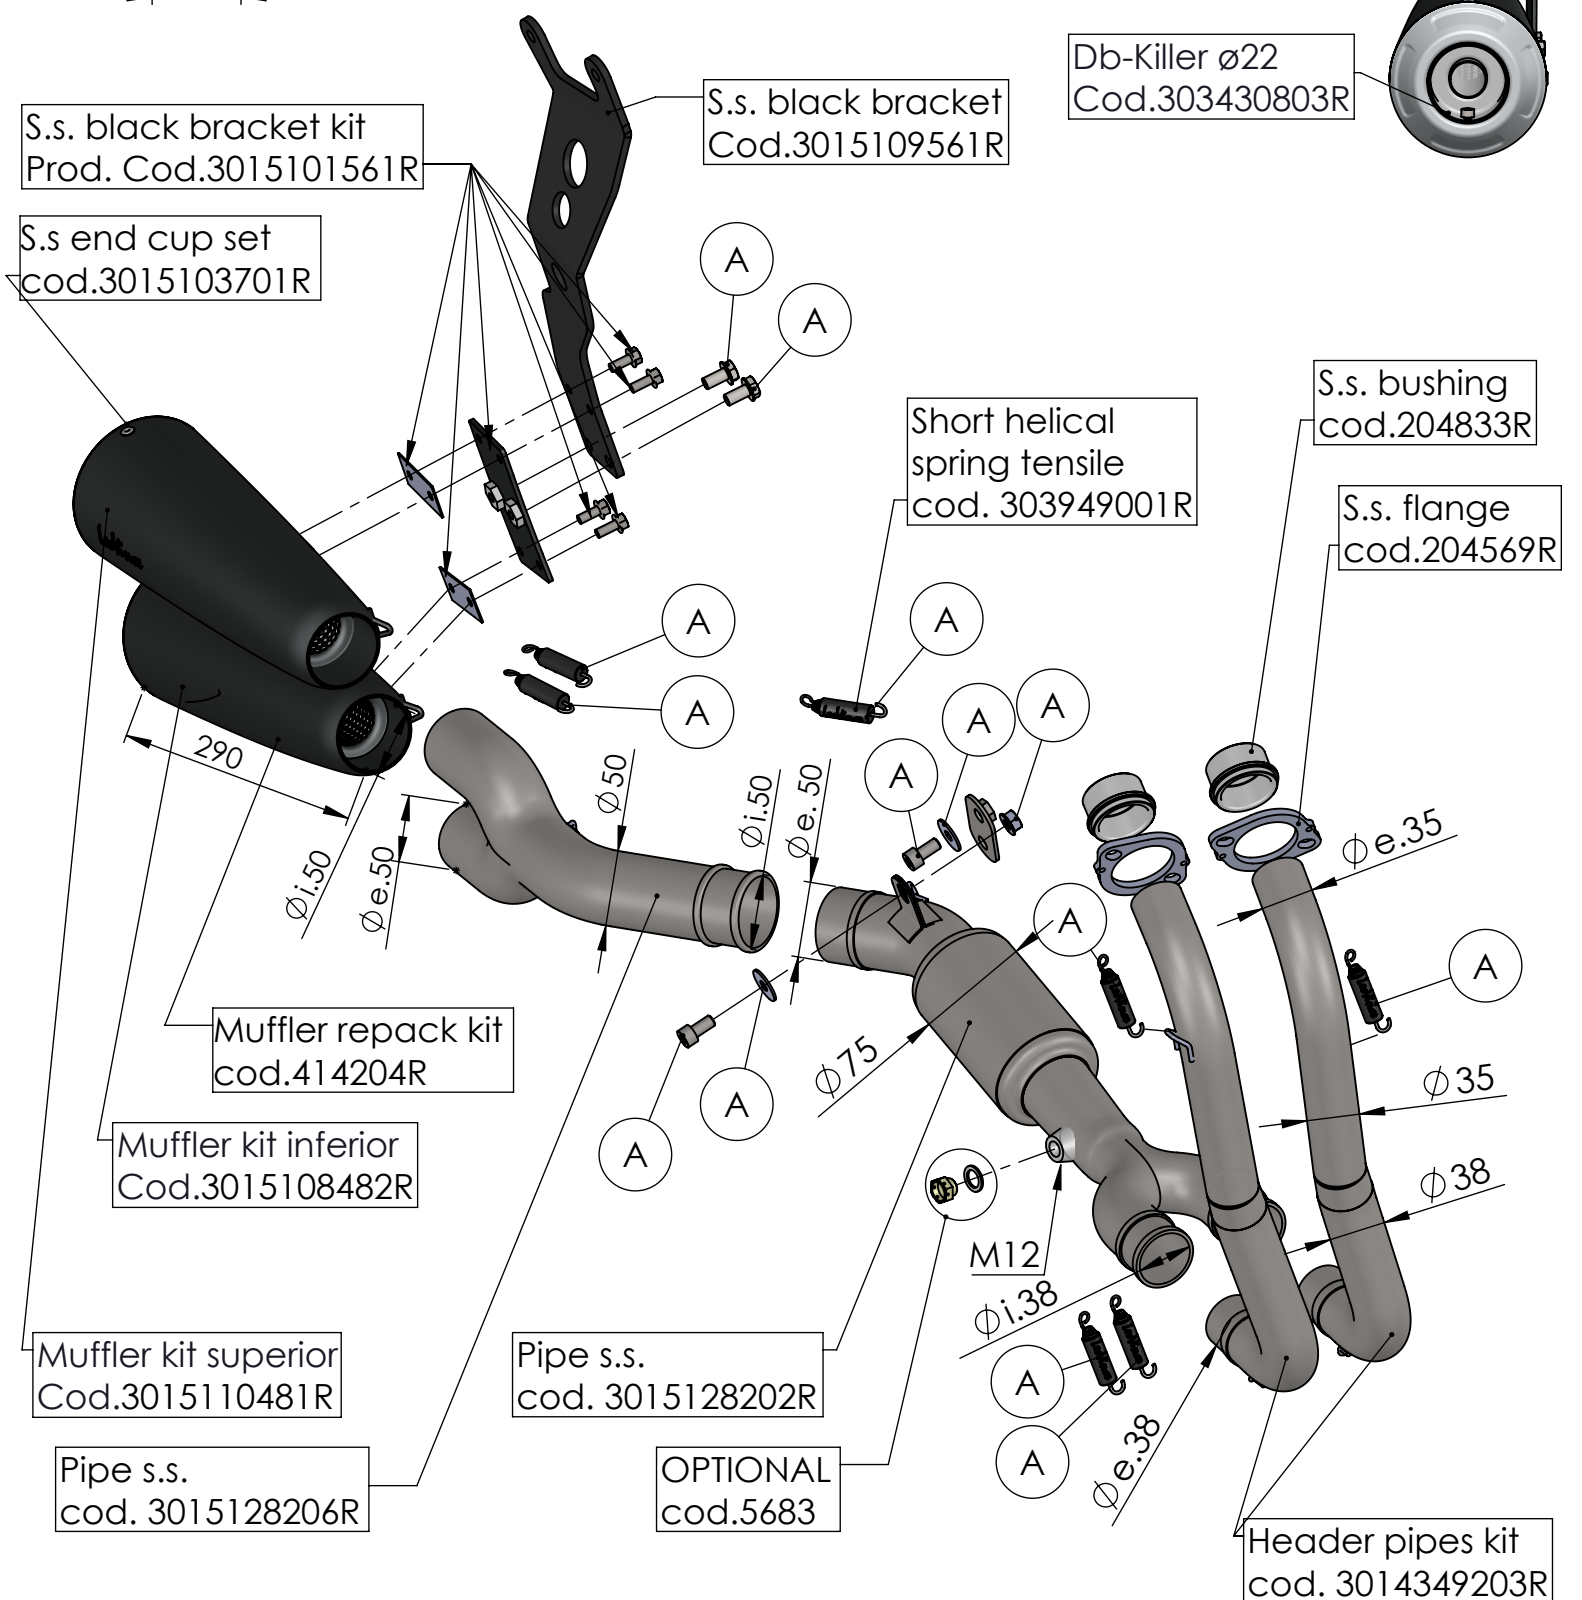

**S.s bushing
cod.204833R**

**S.s Flange 112A
cod.204569R Sp.5mm**

**Db-Killer ø22
Cod.303430803R**

ART. 15128 - SPARE PARTS

YAMAHA XSR 700 / XTRIBUTE
(also fits 35 kW version)

Ⓐ FITTING KIT cod.3015128601R