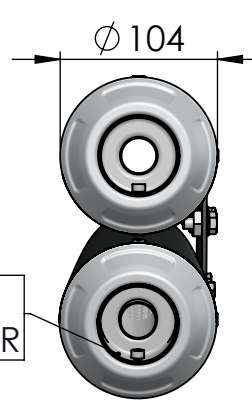

**S.s bushing
cod.204833R**

**S.s Flange 112A
cod.204569R Sp.5mm**

**Db-Killer ø22
Cod.303430803R**

ART. 15128 - SPARE PARTS

YAMAHA XSR 700 / XTRIBUTE
(also fits 35 kW version)

Ⓐ FITTING KIT cod.3015128601R