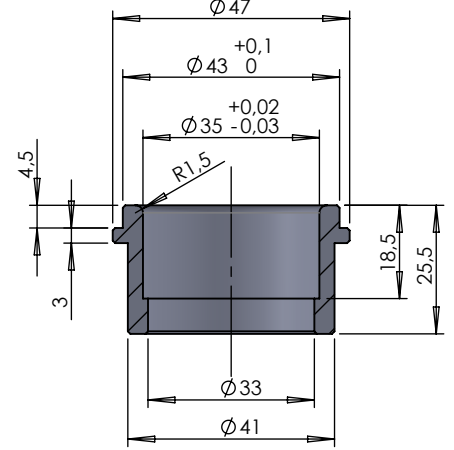

View from "B"

Inferior silencer
GP duals Øi 50
Cod.3015108482

Superior silencer
GP duals Øi 50
Cod.3015110481

2 Allen screw
M8 x 30 Cod. 202491

Aluminium Bracket
Cod.3015109501

Silencer bracket-
Stainless steel
Purch.Cod. 206337
Prod. Cod.3015101501

N°2 Graphyte
Gasket Cod.204980

N°2 Knurled collar screw
M8X16 T.E.
Cod.206008

N°6 Short helical spring
tensile
Cod.303949001

A