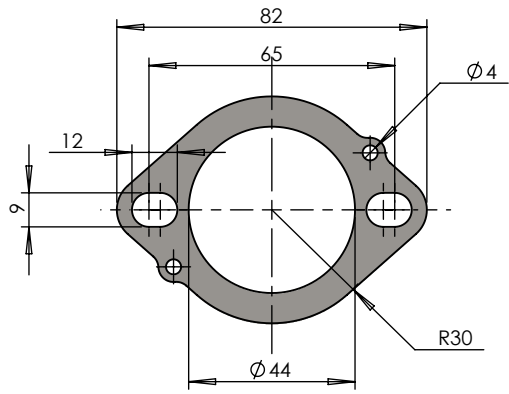

N°2 Db-Killer Ø22  
Cod. 303430803

View from "A"

Flange 112A

View from "B"

Inferior silencer  
GP duals Øi 50  
Cod.3015108482

Superior silencer  
GP duals Øi 50  
Cod.3015110481

2 Allen screw  
M8 x 30 Cod. 202491

A

Plain washer  
Ø8x17  
Cod.200294

Plain washer  
Ø8x24  
Cod.200321

N°4 Knurled collar  
screw M6X16 T.E.  
Cod.204985

Bushing -  
stainless steel  
Cod.204833

Knurled collar nut M8  
Cod.200298

Flange "112A"  
Cod. 204569

"OPTIONAL"  
5683

Allen screw  
M8 x 40  
Cod.200993

Pipe - stainless steel  
Cod.3015107201

Extra-Short helical spring  
tensile Cod.308574001

Pipe 2/1 -  
stainless steel  
Cod.3014030203

Pipe R stainless steel  
Cod.3014030202