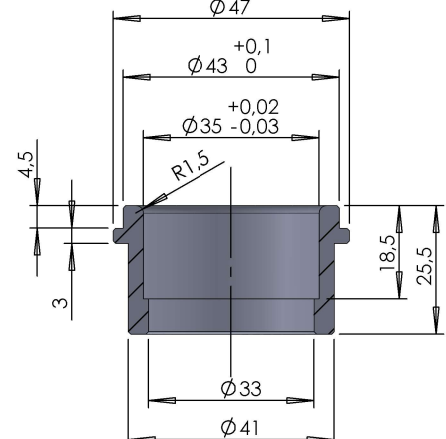

View from "B"

Inferior silencer
GP duals Øi 50
Cod.3015108482

Silencer bracket-
Stainless steel
Purch.Cod. 206337
Prod. Cod.3015101501

2 Allen screw
M8 x 30 Cod. 202491

Aluminium Bracket
Cod.3015107502
Cod.206453

N°2 Knurled collar screw
M8X16 T.E.
Cod.206008

N°6 Short helical spring
tensile
Cod.303949001

Superior silencer
GP duals Øi 50
Cod.3015110481

N°2 Graphyte
Gasket Cod.204980

2Db-killer N°61
Cod.3014251801

Plain washer
Ø8x24
Cod.200321

N°4 Knurled collar
screw M6X16 T.E.
Cod.204985

Bushing -
stainless steel
Cod.204833

Plain washer
Ø8x17
Cod.200294

Knurled collar nut M8
Cod.200298

Flange "112A"
Cod. 204569

"OPTIONAL"
5683

E13 0473 9
E13 92R - 01 10390

Allen screw
M8 x 40
Cod.200993

Pipe - stainless steel
Cod.3015107203

CATALYTIC CONVERTER

Extra-Short helical spring
tensile Cod.308574001

Pipe 2/1 -
stainless steel
Cod.3014030203

Pipe R stainless steel
Cod.3014030202

Pipe L stainless steel
Cod.3014030201

ART. 15107K

YAMAHA MT-07

FULL SYSTEM 2/1 "GP DUALS" - APPROVED