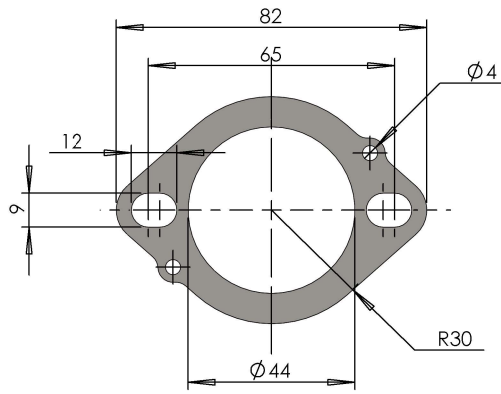

N°2 Db-Killer Ø22
Cod. 303430803

View from "A"

Flange 112A

View from "B"

Inferior silencer
GP duals Øi 50
Cod.3015108482

Silencer bracket-
Stainless steel
Purch.Cod. 206337
Prod. Cod.3015101501

2 Allen screw
M8 x 30 Cod. 202491

2Db-killer N°61
Cod.3014251801

Plain washer
Ø8x24
Cod.200321

N°4 Knurled collar
screw M6X16 T.E.
Cod.204985

Bushing -
stainless steel
Cod.204833

Plain washer
Ø8x17
Cod.200294

Knurled collar nut M8
Cod.200298

Flange "112A"
Cod. 204569

"OPTIONAL"
5683

E13 0473 9
E13 92R - 01 10390

Allen screw
M8 x 40
Cod.200993

Pipe - stainless steel
Cod.3015107203

CATALYTIC CONVERTER

Extra-Short helical spring
tensile Cod.308574001