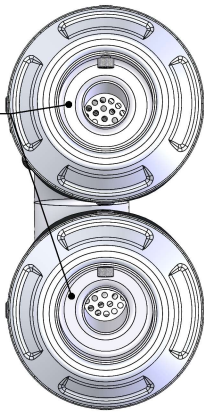

N°2 Db-Killer Ø22
Cod. 303430803

View from "A"

Flange 112A

View from "B"

Inferior silencer
GP duals Øi 50
Cod.3015108482

Silencer bracket-
Stainless steel
Purch.Cod. 206337
Prod. Cod.3015101501

2 Allen screw
M8 x 30 Cod. 202491

Aluminium Bracket
Cod.3015107502
Cod.206453

N°2 Knurled collar screw
M8X16 T.E.
Cod.206008

N°6 Short helical spring
tensile
Cod.303949001

Superior silencer
GP duals Øi 50
Cod.3015110481

N°2 Graphyte
Gasket Cod.204980

2Db-killer N°61
Cod.3014251801

Plain washer
Ø8x24
Cod.200321

N°4 Knurled collar
screw M6X16 T.E.
Cod.204985

Bushing -
stainless steel
Cod.204833

Plain washer
Ø8x17
Cod.200294

Knurled collar nut M8
Cod.200298

Flange "112A"
Cod. 204569

"OPTIONAL"
5683

E13 0473 9
E13 92R - 01 10390

Allen screw
M8 x 40
Cod.200993

Pipe - stainless steel
Cod.3015107203

CATALYTIC CONVERTER

Extra-Short helical spring
tensile Cod.308574001