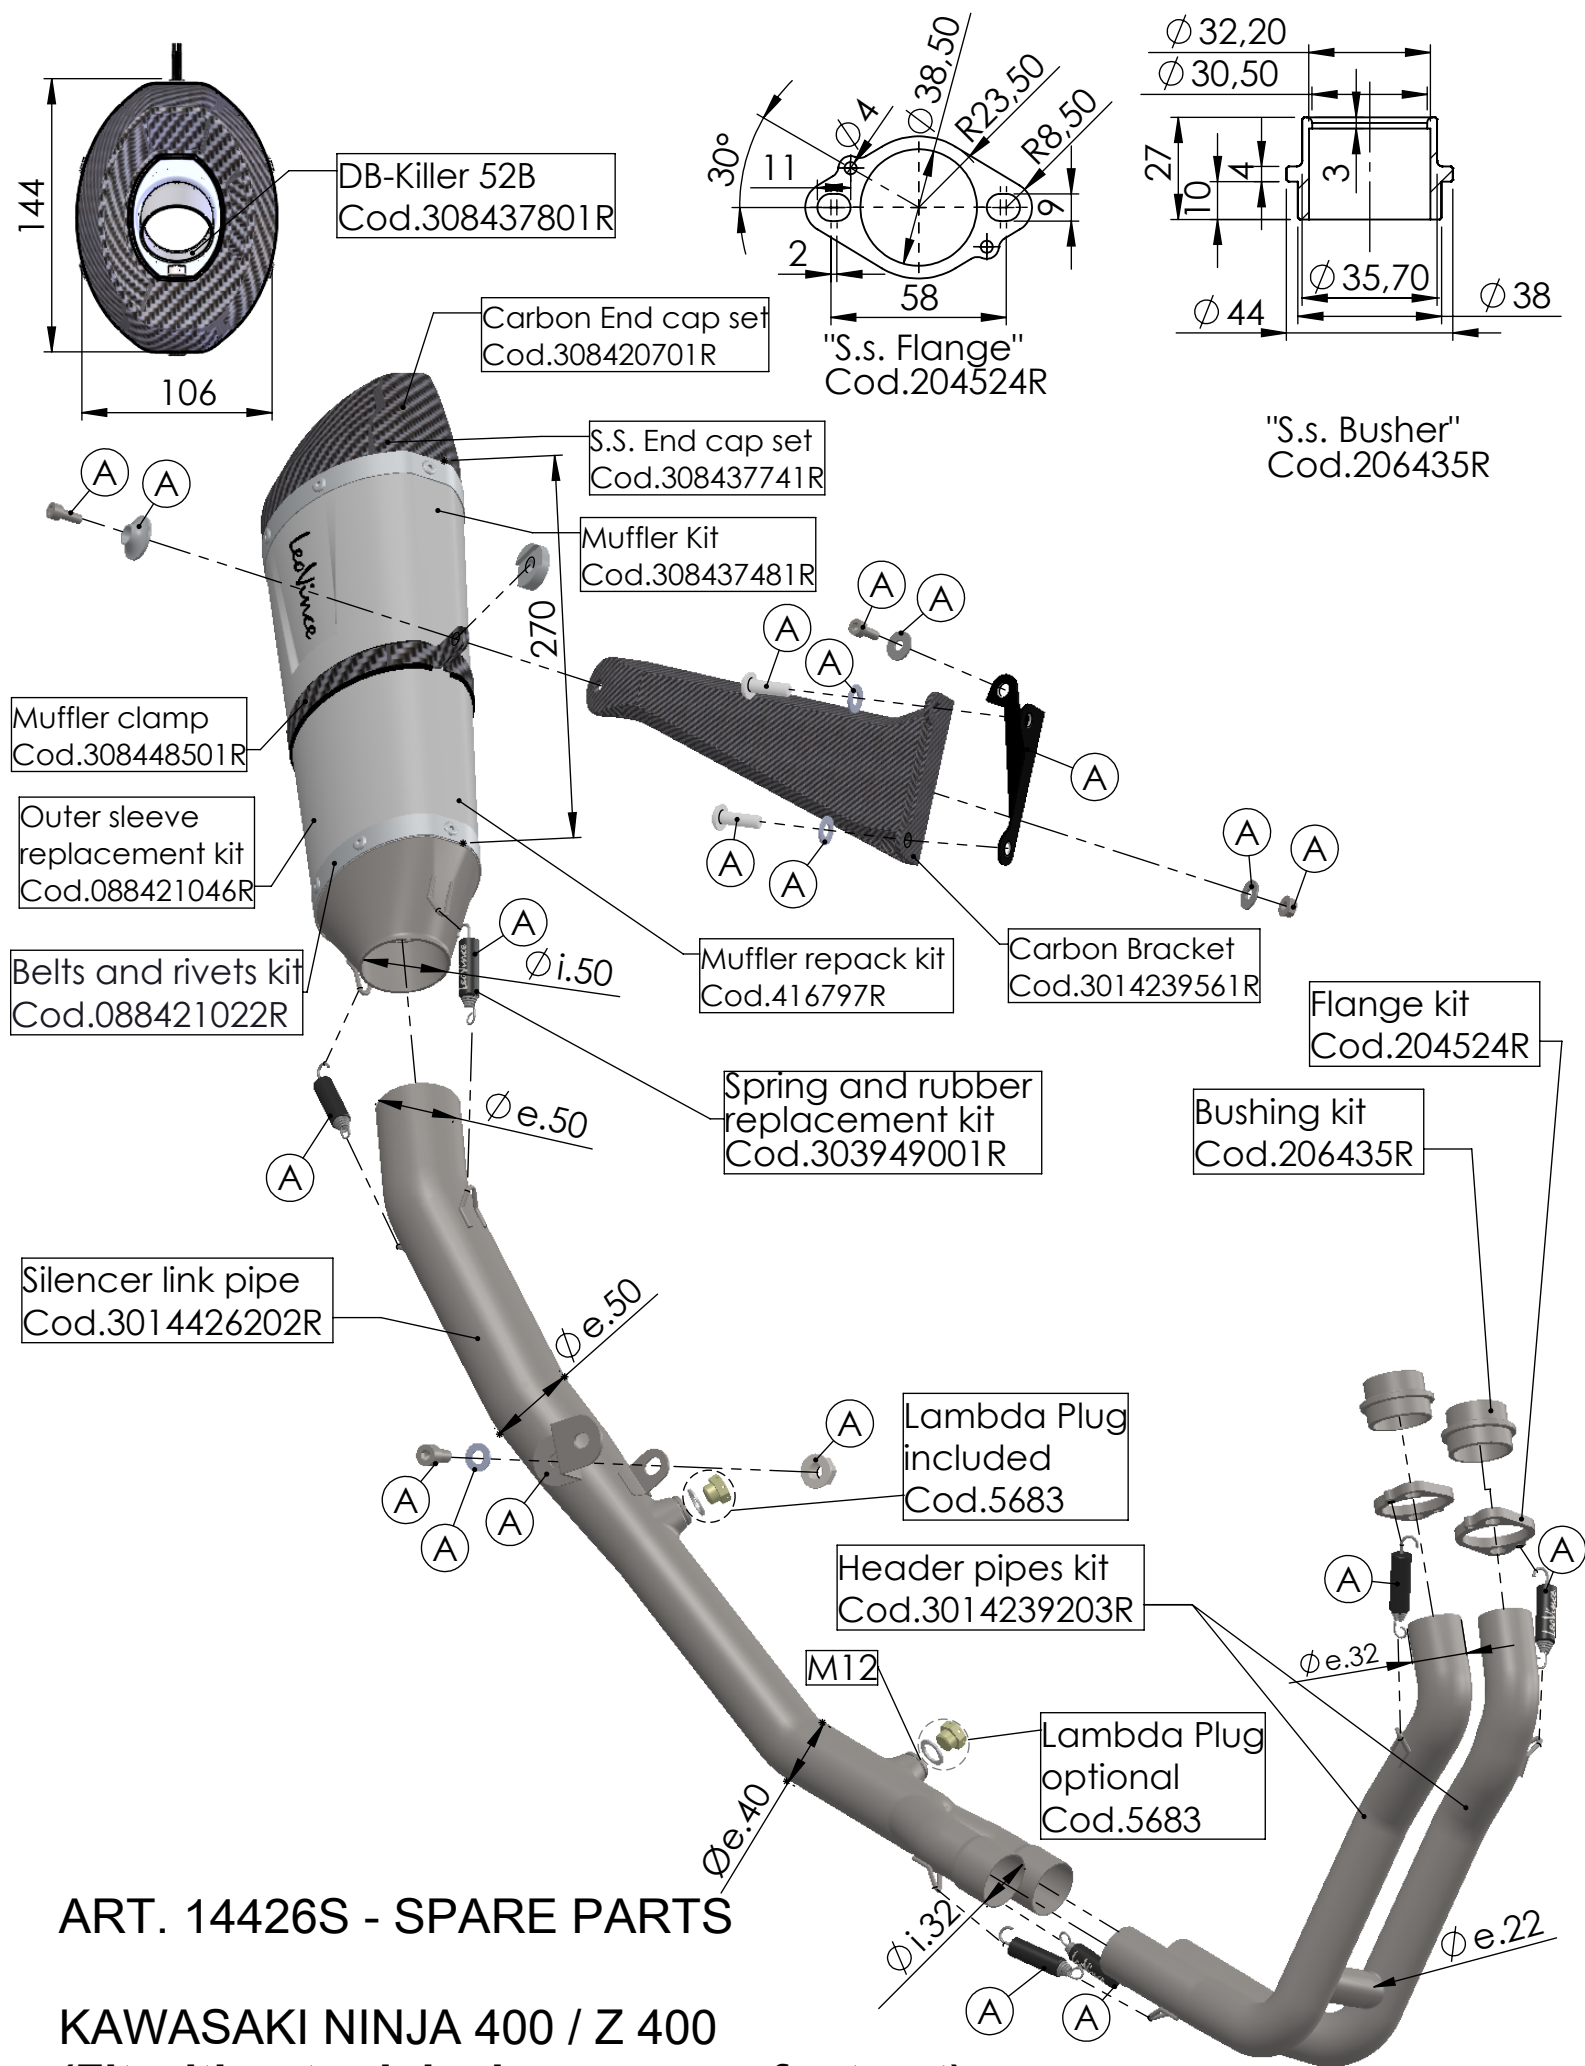

ART. 14426S - SPARE PARTS

KAWASAKI NINJA 400 / Z 400
(Fit with original passenger footrest)

(A) FITTING KIT COD. 3014239601R

ART. 14426S - SPARE PARTS

KAWASAKI NINJA 400 / Z 400
(Fit without original passenger footrest)

(A) FITTING KIT Cod. 3014239601R