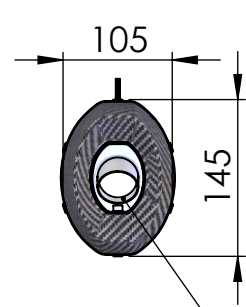

**S.s Flange 112A**  
cod.204569R Sp.5mm

**S.s bushing**  
cod.204833R

**Db-killer N°52B**  
Cod.308437801R

## ART. 14406S - SPARE PARTS

YAMAHA YZF-R7 (Also fits 35kW version)

(A) FITTING KIT cod.3014405601R

(B) HEATSHIELD KIT cod.3014405001R