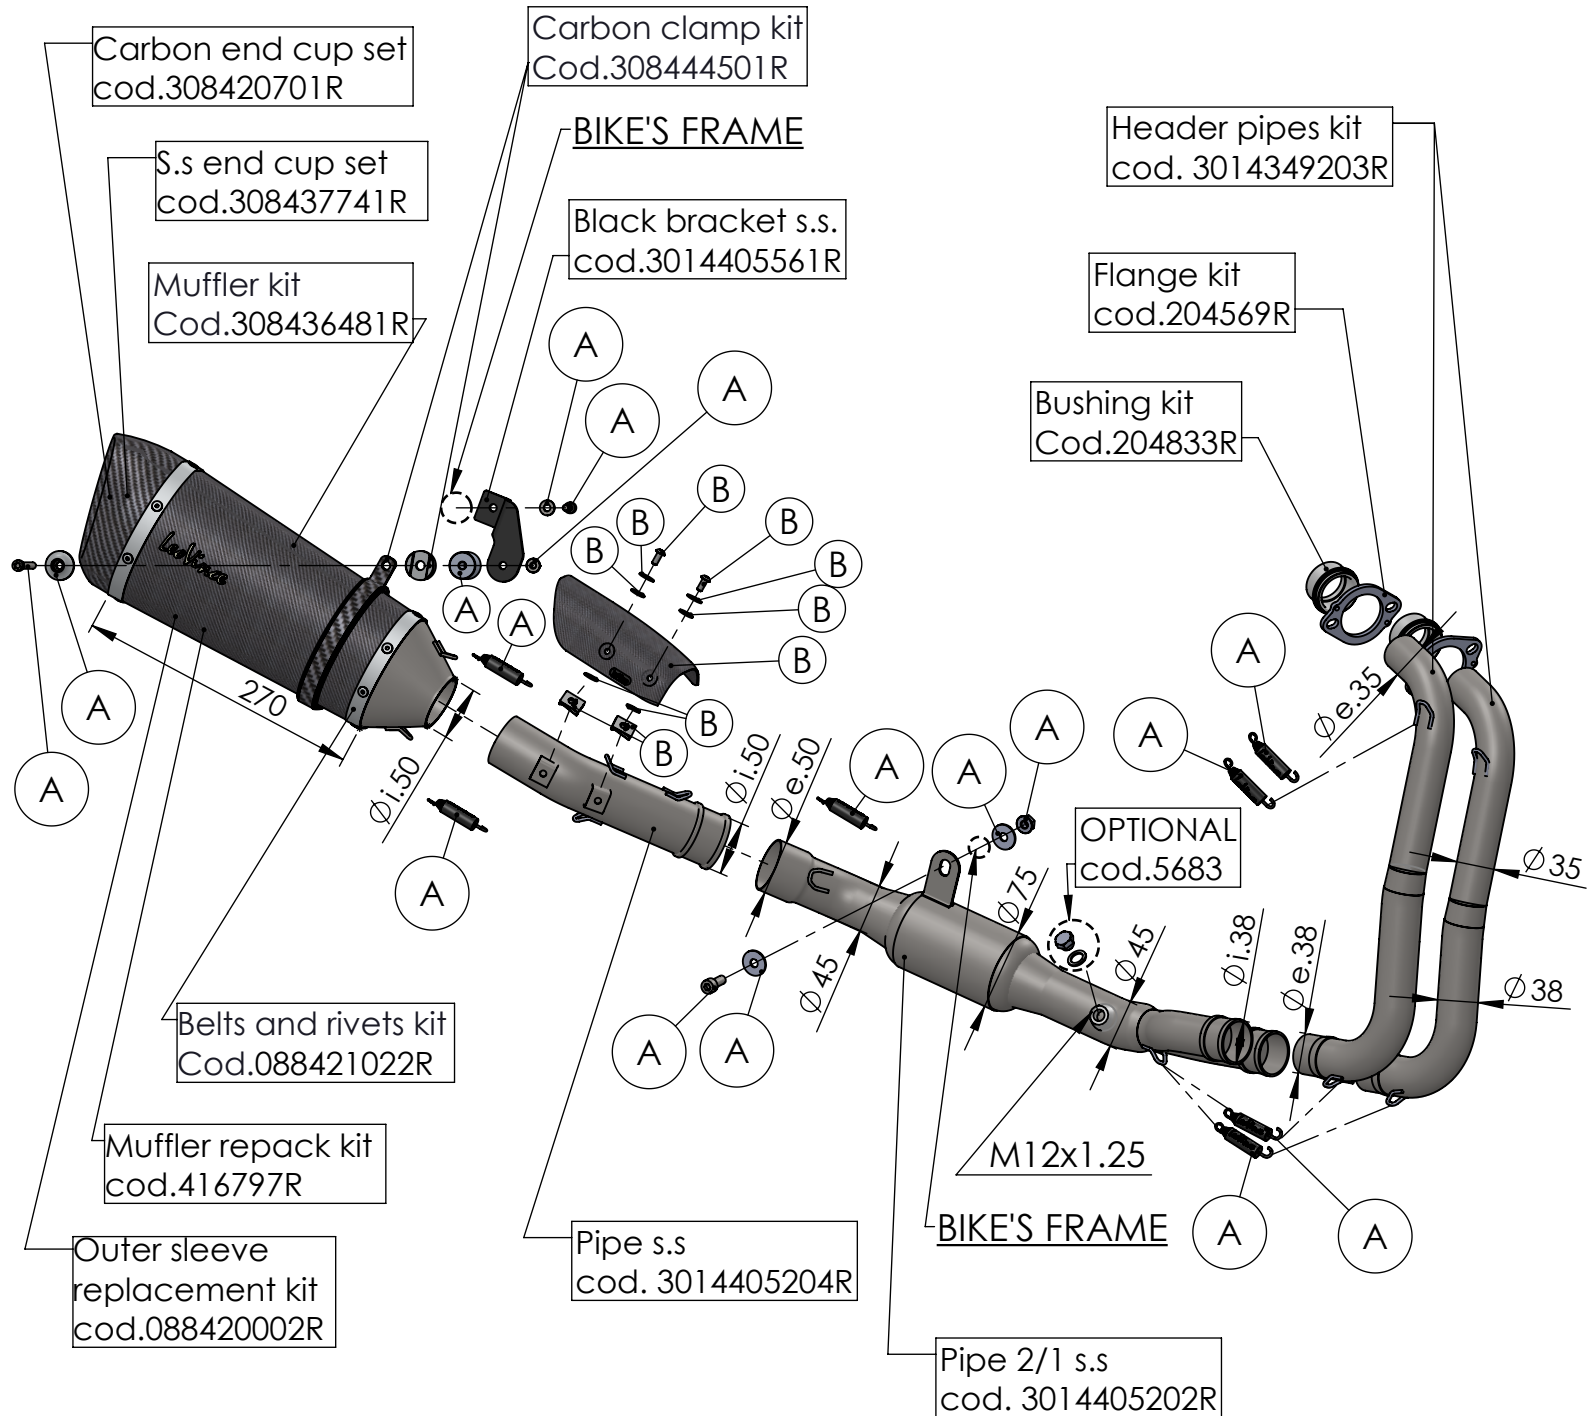

**S.s Flange 112A**  
cod.204569R Sp.5mm

**S.s bushing**  
cod.204833R

**Db-killer N°52B**  
Cod.308437801R

## ART. 14406S - SPARE PARTS

YAMAHA YZF-R7 (Also fits 35kW version)

(A) FITTING KIT cod.3014405601R

(B) HEATSHIELD KIT cod.3014405001R