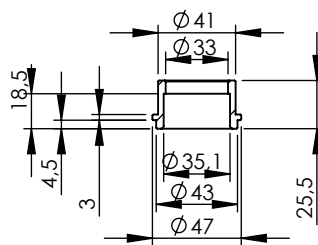

**S.s Flange 112A**  
cod.204569R Sp.5mm

**S.s bushing**  
cod.204833R

**Db-killer N°52B**  
Cod.308437801R

## ART. 14406S - SPARE PARTS

YAMAHA YZF-R7 (Also fits 35kW version)

(A) FITTING KIT cod.3014405601R

(B) HEATSHIELD KIT cod.3014405001R