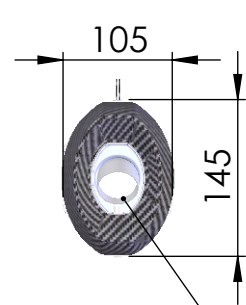

S.s Flange 112A
cod.204569R Sp.5mm

S.s bushing
cod.204833R

Db-killer N°52B
Cod.308437801R

ART. 14405ST - SPARE PARTS

YAMAHA YZF-R7 (Also fits 35kW version)

(A) FITTING KIT cod.3014405601R

(B) HEATSHIELD KIT cod.3014405001R