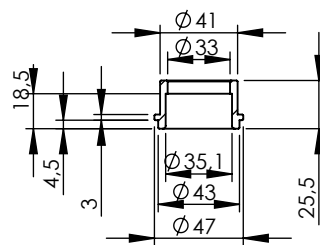

S.s Flange 112A
cod.204569R Sp.5mm

S.s bushing
cod.204833R

Db-killer N°52B
Cod.308437801R

ART. 14405ST - SPARE PARTS

YAMAHA YZF-R7 (Also fits 35kW version)

(A) FITTING KIT cod.3014405601R

(B) HEATSHIELD KIT cod.3014405001R