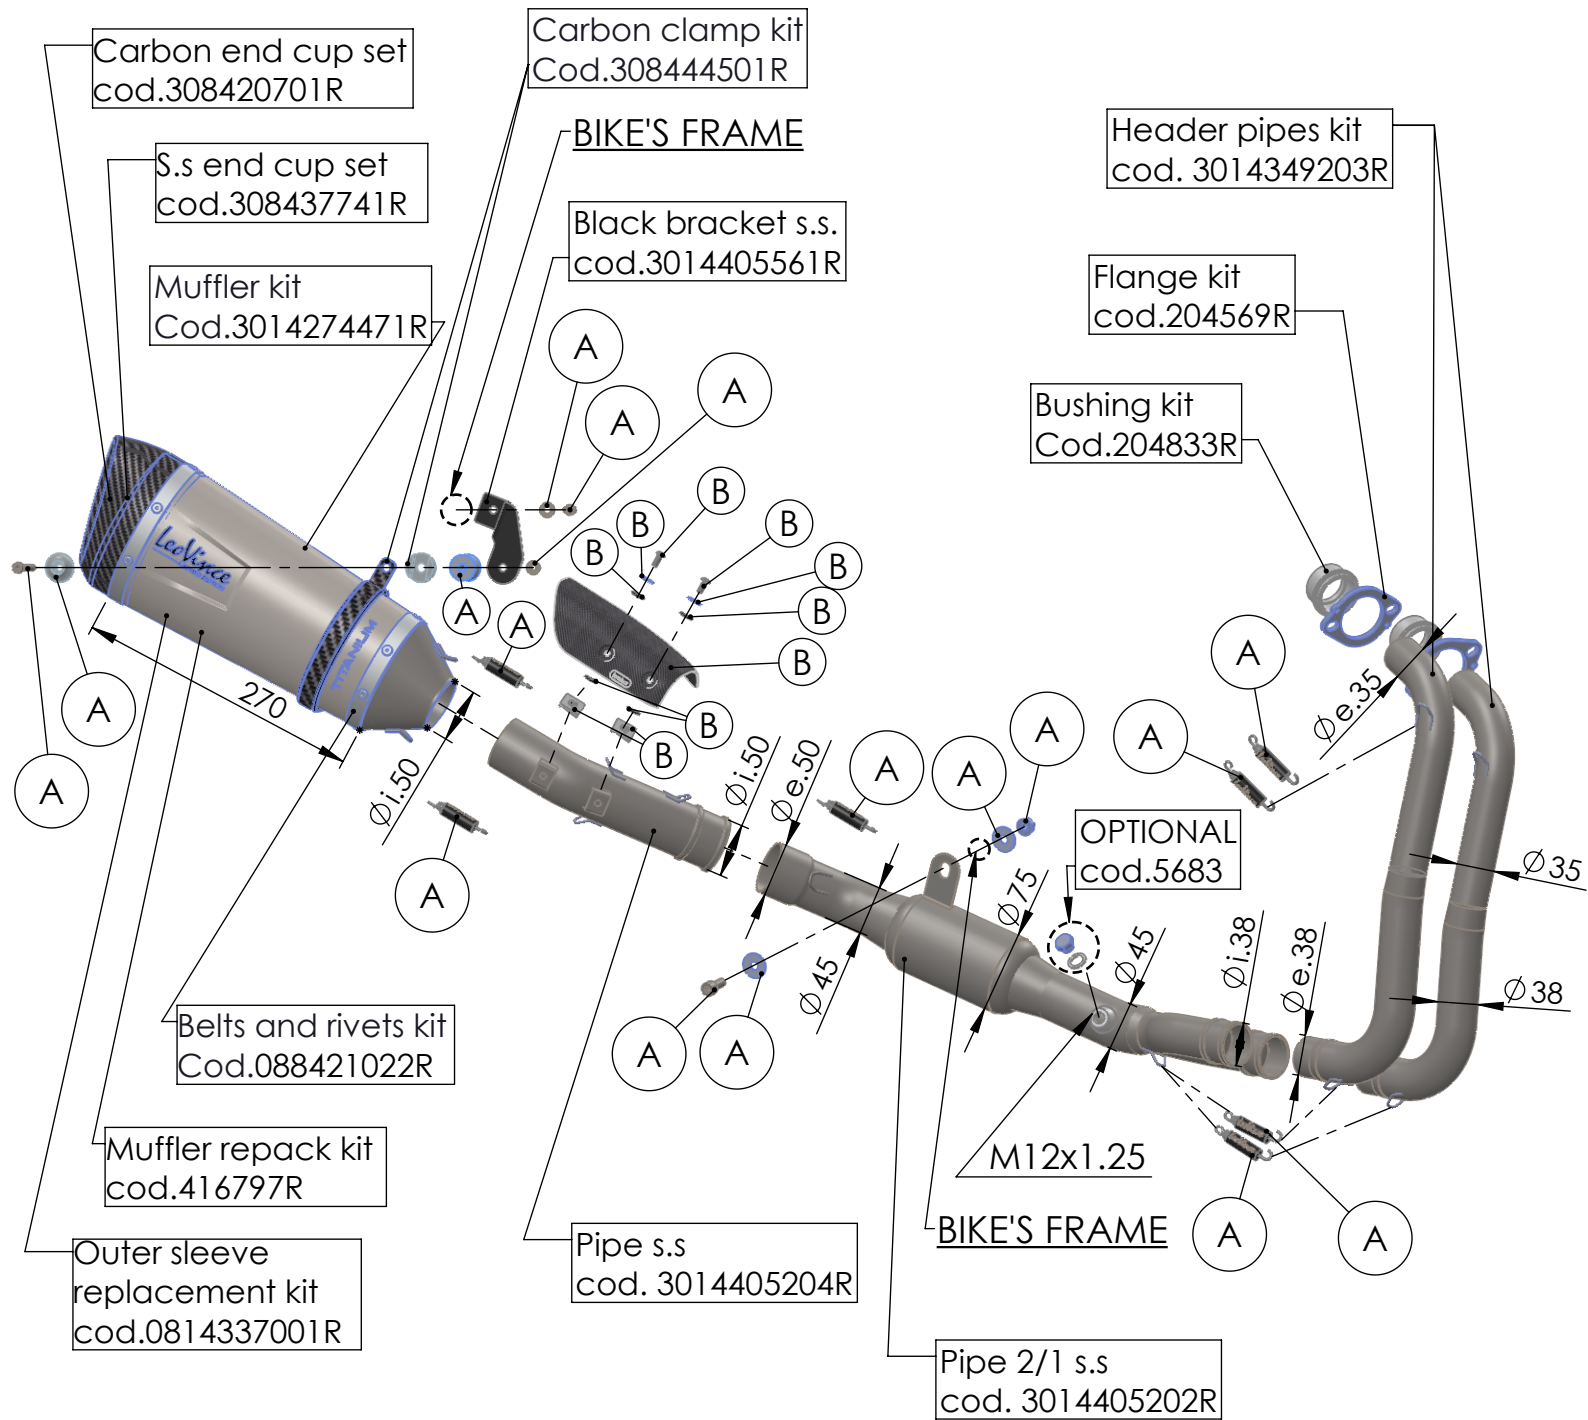

S.s Flange 112A
cod.204569R Sp.5mm

S.s bushing
cod.204833R

Db-killer N°52B
Cod.308437801R

ART. 14405ST - SPARE PARTS

YAMAHA YZF-R7 (Also fits 35kW version)

(A) FITTING KIT cod.3014405601R

(B) HEATSHIELD KIT cod.3014405001R