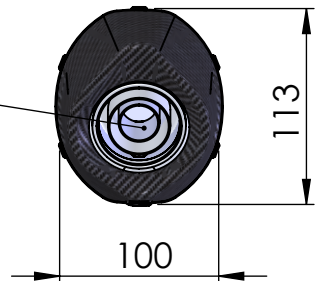

Carbon end cup set
cod.3014008701R

S.s end cup set
cod.3014259711R

Db-Killer N.62
Cod.3014259802R

Outer sleeve
replacement kit
cod.083710013VLR

Carbon clamp kit "24TA"
Cod.303864501R

BIKE'S FRAME

Muffler kit
Cod.3014340485R