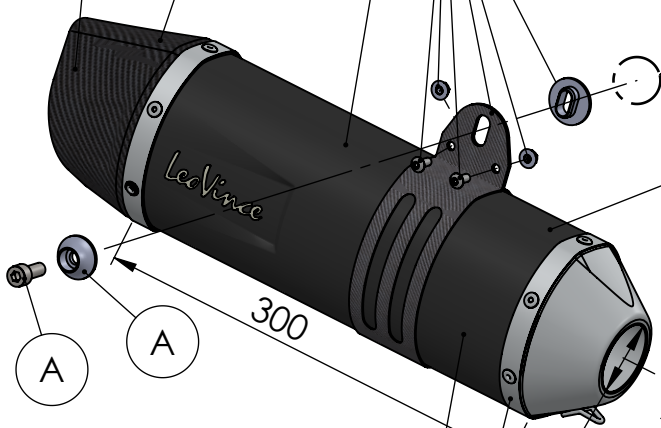

Carbon end cup set
cod.3014008701R

S.s end cup set
cod.3014259711R

Db-Killer N.62
Cod.3014259802R

Outer sleeve
replacement kit
cod.083710013VLR

Carbon clamp kit "24TA"
Cod.303864501R

BIKE'S FRAME

Muffler kit
Cod.3014340485R