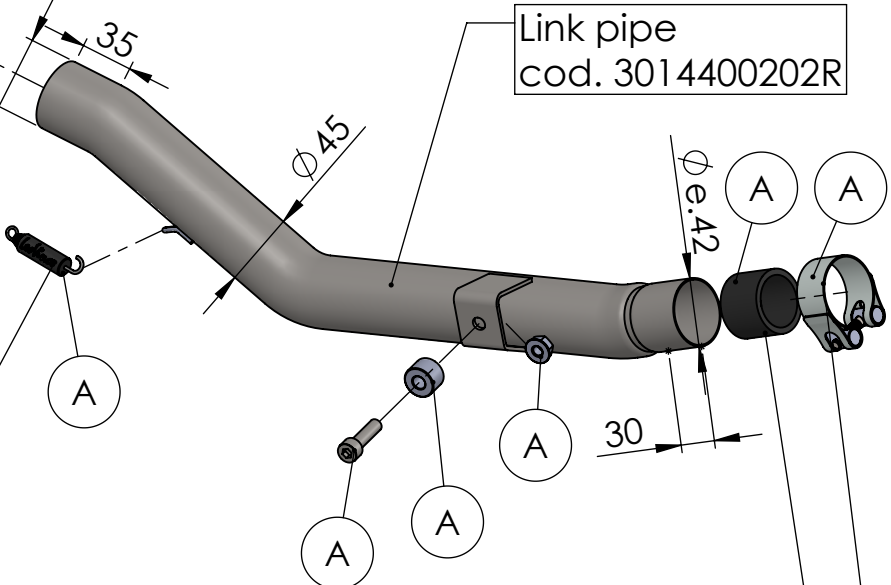

Carbon end cup set
cod.3014008701R

S.s end cup set
cod.3014259711R

Db-Killer N.62
Cod.3014259802R

Outer sleeve
replacement kit
cod.083710013VLR

Carbon clamp kit "24TA"
Cod.303864501R

BIKE'S FRAME

Muffler kit
Cod.3014340485R

Link pipe
cod. 3014400202R

Muffler repack kit
cod.414205R

Belts and rivets kit
Cod.0814259006R

Spring and rubber
replacement kit
Cod.303949001R

Graphite bushing
Cod.203532R

Strap in S.s.Ø43
Cod.300043530R

ART. 14400EB - SPARE PARTS

HONDA CRF 300 L / CRF 300 RALLY

Ⓐ FITTING KIT cod.3014400601R