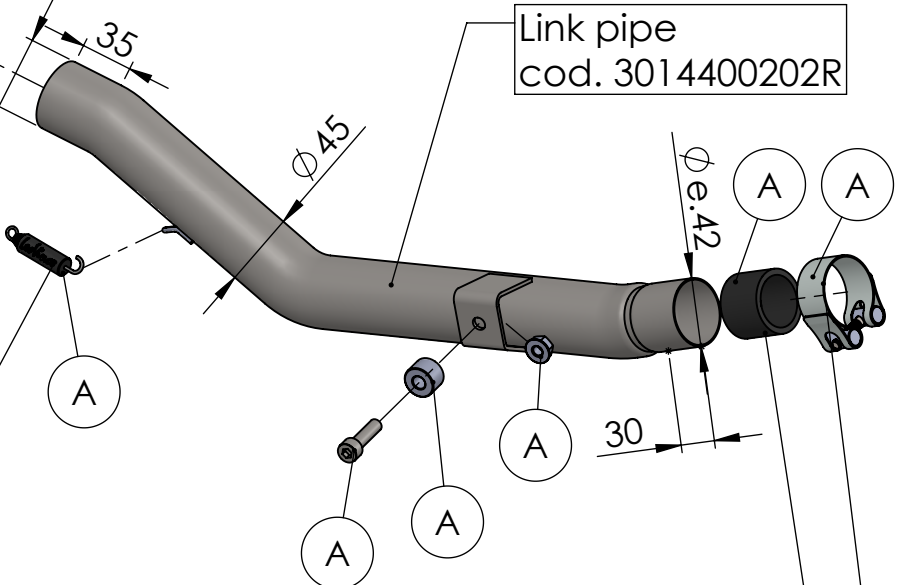

Link pipe
cod. 3014400202R