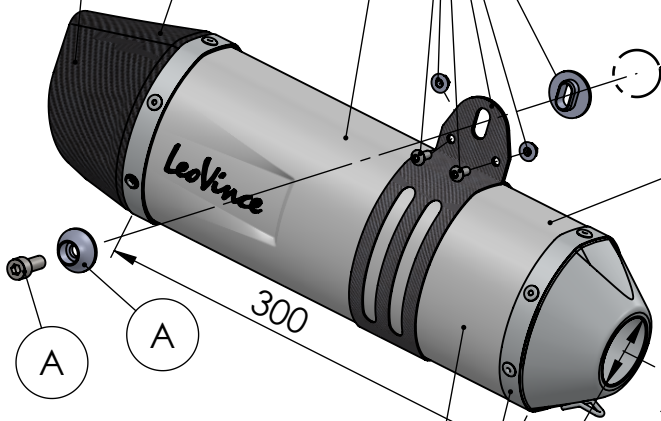

BIKE'S FRAME

Muffler kit
Cod.3014259481R