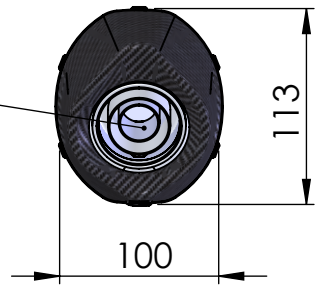

Carbon end cup set  
cod.3014008701R

S.s end cup set  
cod.3014259711R

Outer sleeve  
replacement kit  
cod.083710014R

Carbon clamp kit "24TA"  
Cod.303864501R

Db-Killer N.62  
Cod.3014259802R

BIKE'S FRAME

Strap in S.s.Ø43  
Cod.300043530R