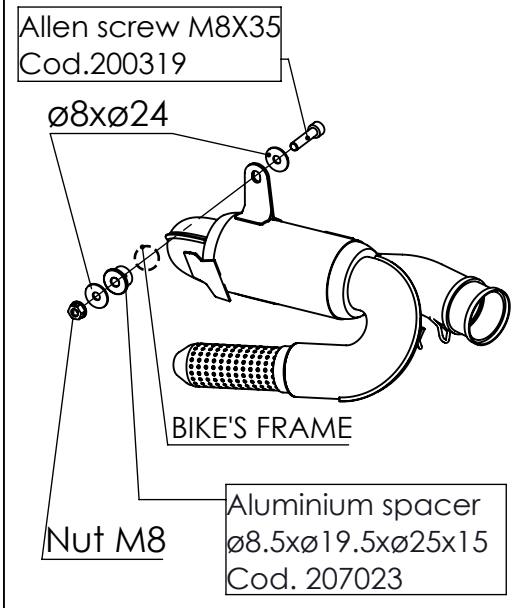

**ATTENTION!  
NINJA 650/ Z 650 SPECIFIC  
ASSEMBLY DRAWING**

**ART.14380E**

**KAWASAKI Z 650 / Z 650 RS / NINJA 650 / VERSYS 650**  
(Also fits 35kW version) (Fits with original panniers)

**FULL SYSTEM - LV ONE EVO - CARBON**