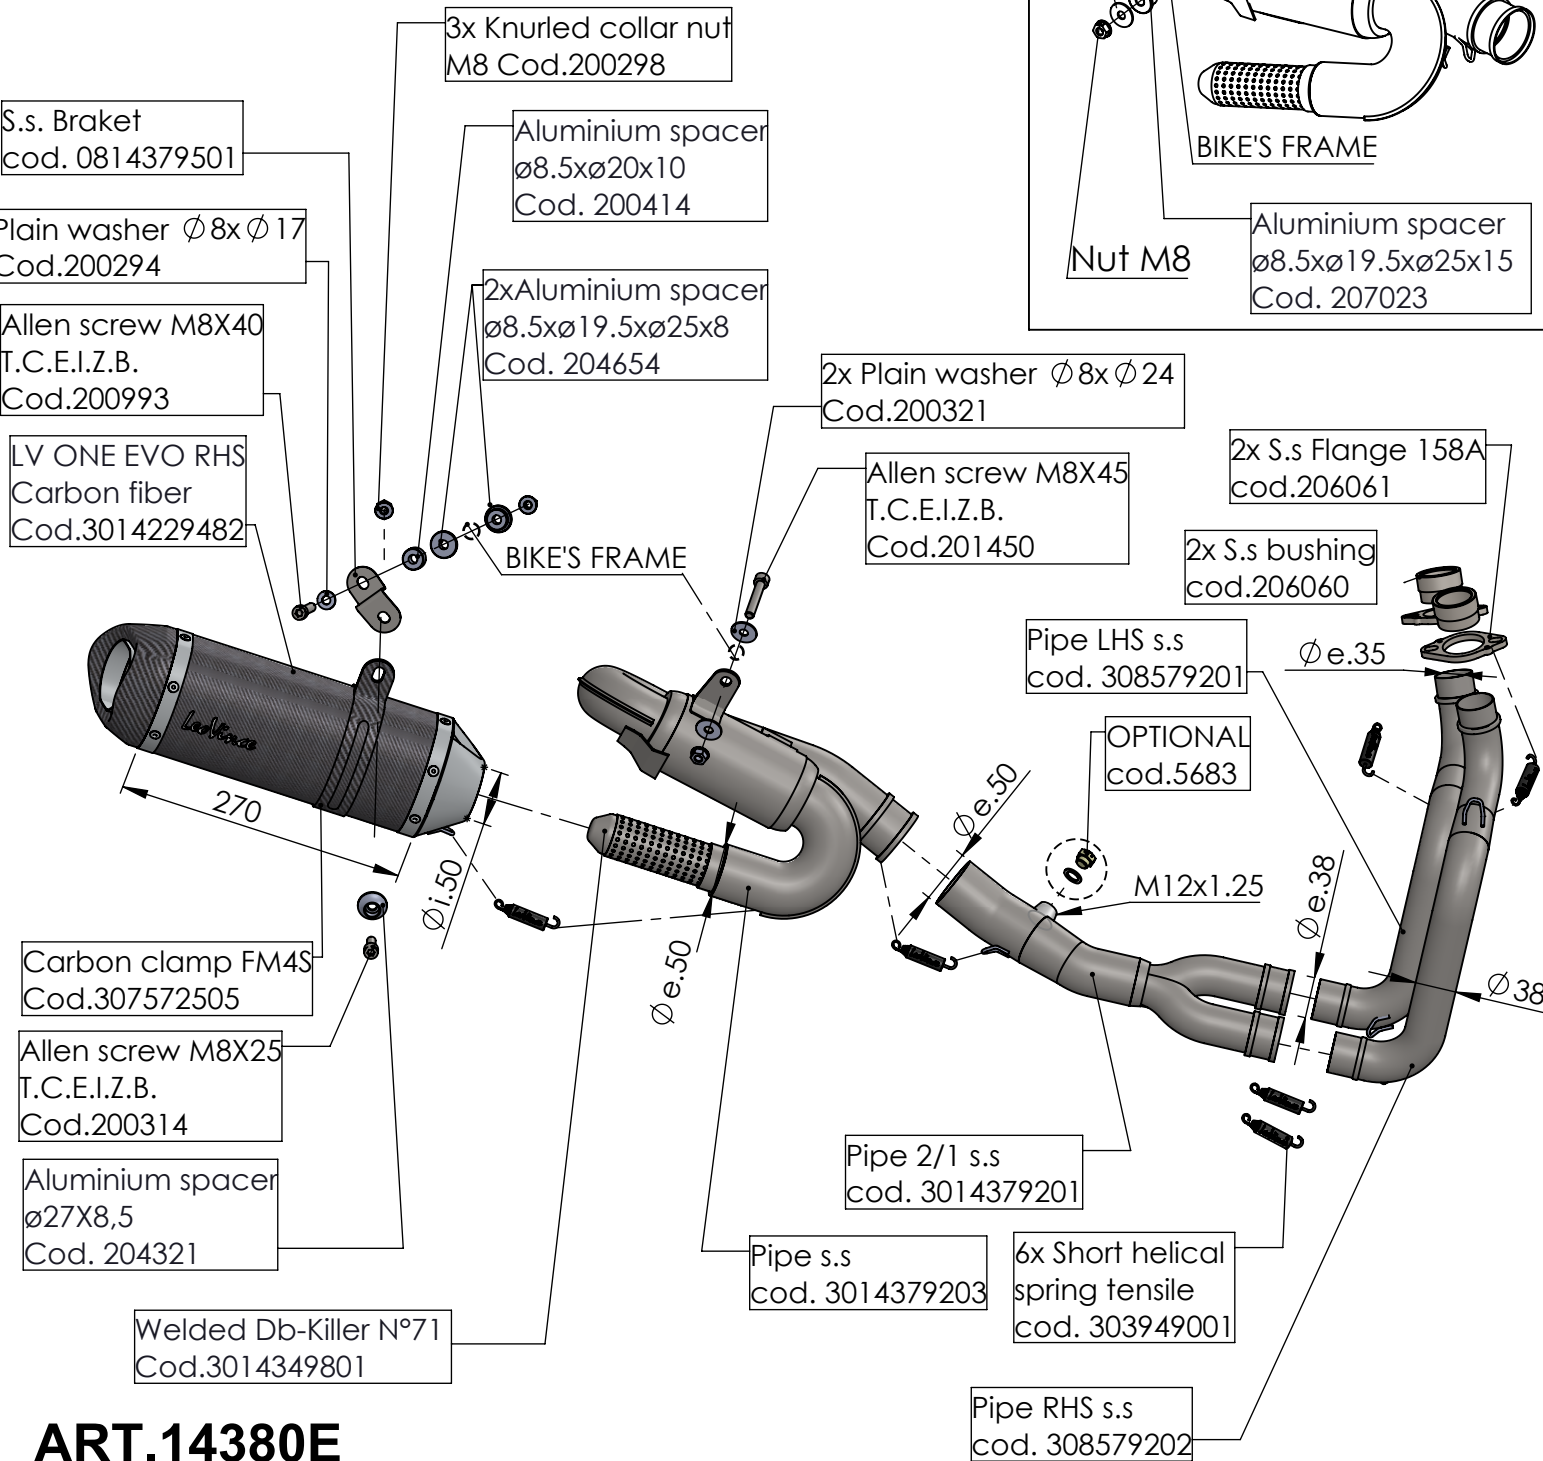

**ATTENTION!  
NINJA 650/ Z 650 SPECIFIC  
ASSEMBLY DRAWING**

**ART.14380E**

**KAWASAKI Z 650 / Z 650 RS / NINJA 650 / VERSYS 650**  
(Also fits 35kW version) (Fits with original panniers)

**FULL SYSTEM - LV ONE EVO - CARBON**