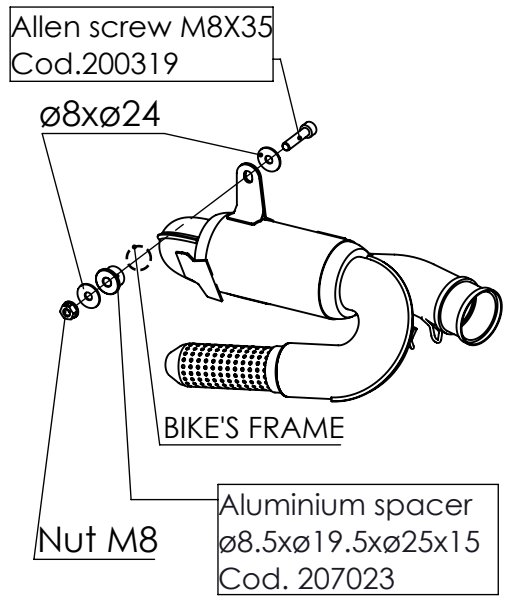

**ATTENTION!
NINJA 650/ Z 650 SPECIFIC
ASSEMBLY DRAWING**

ART.14379EK

KAWASAKI Z 650 / Z 650 RS / NINJA 650 / VERSYS 650
(Also fits 35kW version) (Fits with original panniers)

FULL SYSTEM - LV ONE EVO - STAINLESS STEEL - APPROVED