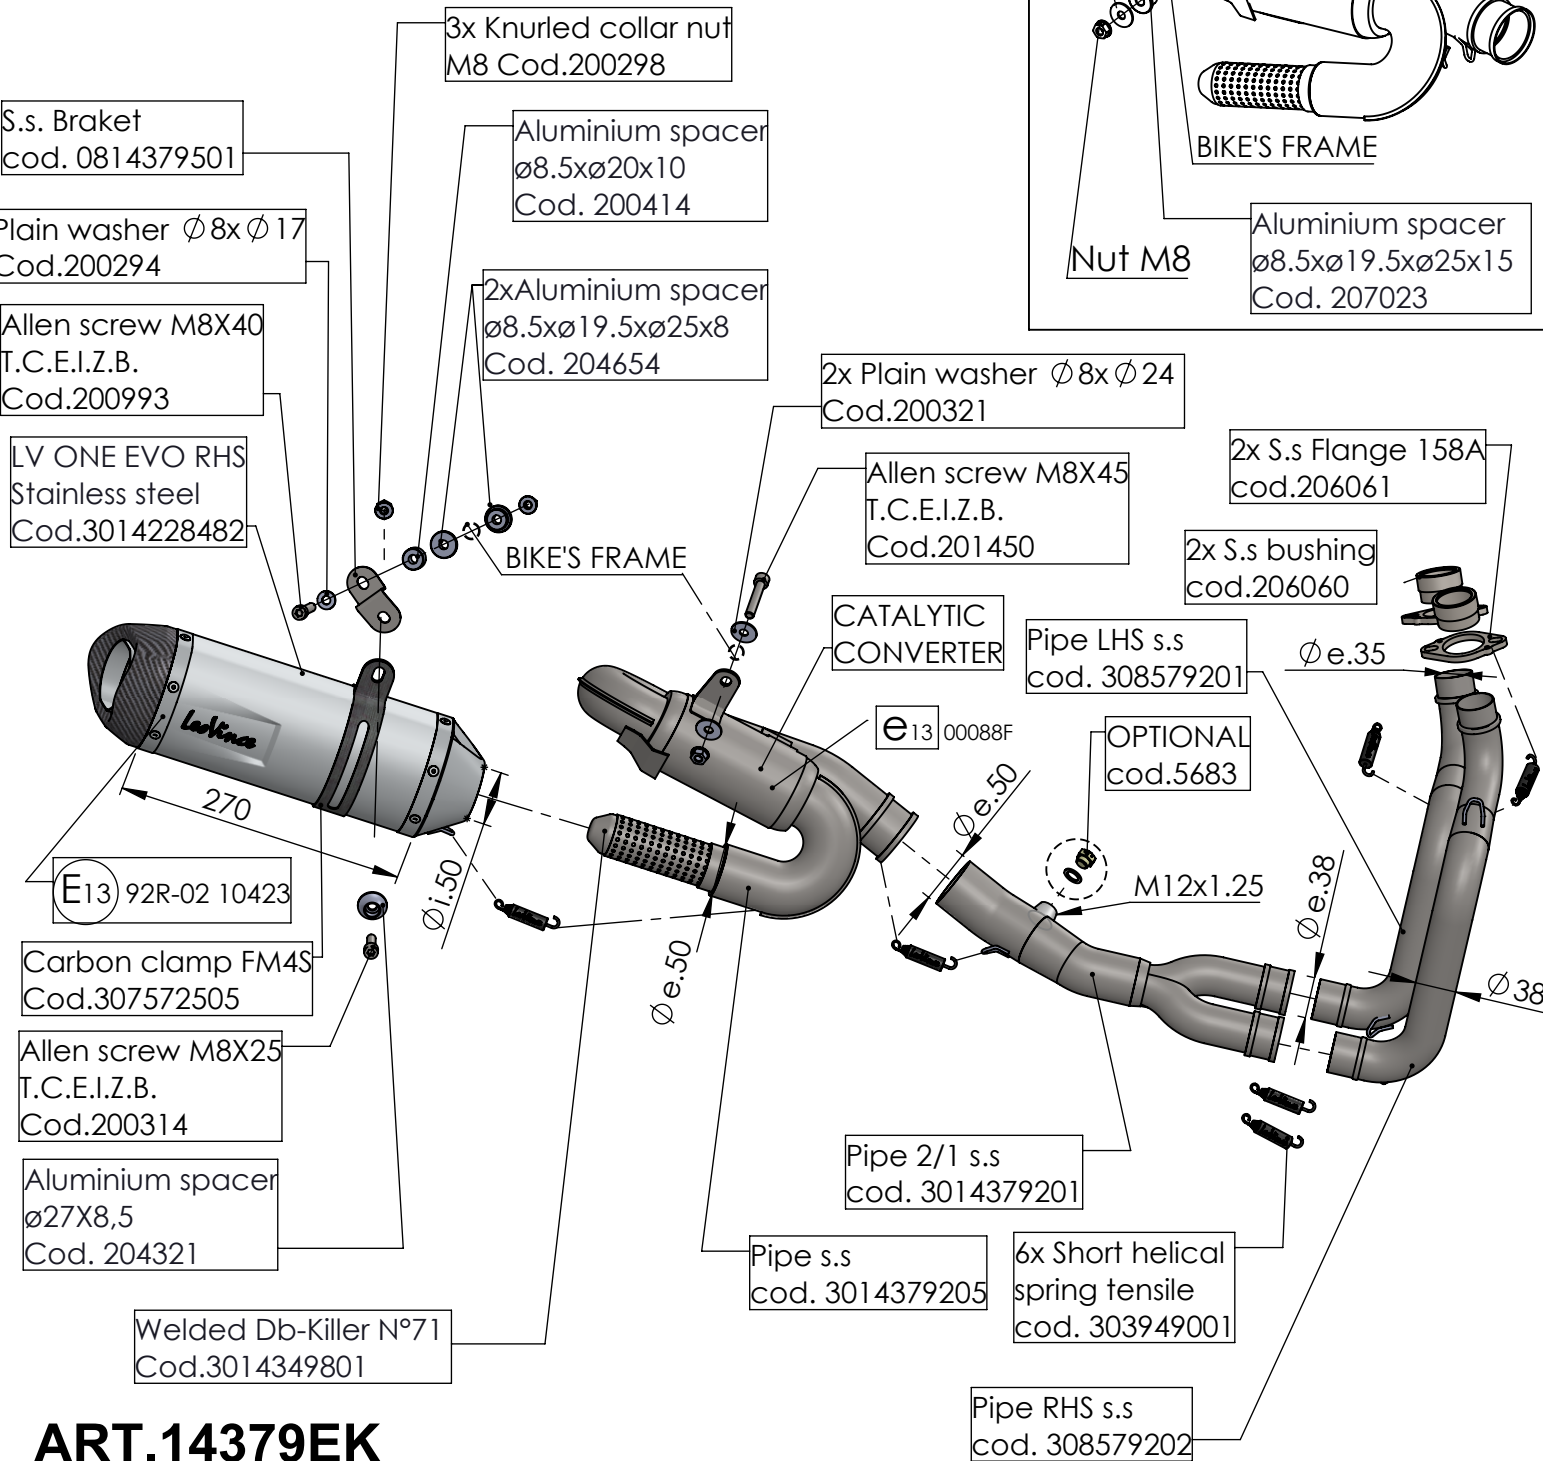

**ATTENTION!
NINJA 650/ Z 650 SPECIFIC
ASSEMBLY DRAWING**

ART.14379EK

KAWASAKI Z 650 / Z 650 RS / NINJA 650 / VERSYS 650
(Also fits 35kW version) (Fits with original panniers)

FULL SYSTEM - LV ONE EVO - STAINLESS STEEL - APPROVED