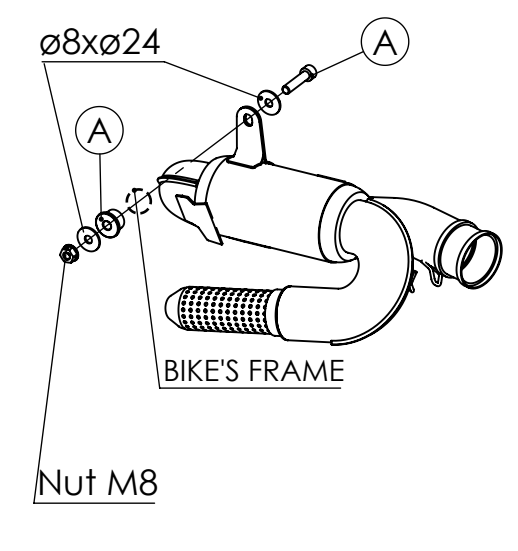

**ATTENTION!
NINJA 650/ Z 650 SPECIFIC
ASSEMBLY DRAWING**

Db-Killer 59B
Cod.3014228804R

**S.s. bushing
cod.206060R**

**S.s.Flange sp.6mm
cod.206061R "158A"**

Carbon end cup set
cod.308266701R

S.s end cup set
cod.3014228701R

Outer sleeve replacement kit
cod.088406004R

Muffler kit
Cod.3014228482R

Muffler repack kit
cod.414205R

2x S.s Flange 158A
cod.206061R

2x S.s bushing
cod.206060R

OPTIONAL
cod.5683

M12x1.25

Carbon clamp FM4S
Cod.307572505R

Belts and rivets kit
Cod.0814228003R

Manifold kit
cod. 3014379204R

Manifold kit 2/1
cod. 3014379202R

Header pipes kit
cod. 308579204R

Spring and rubber
replacement kit
Cod.303949001R

Welded Db-Killer N°71

ART.14379E - SPARE PARTS