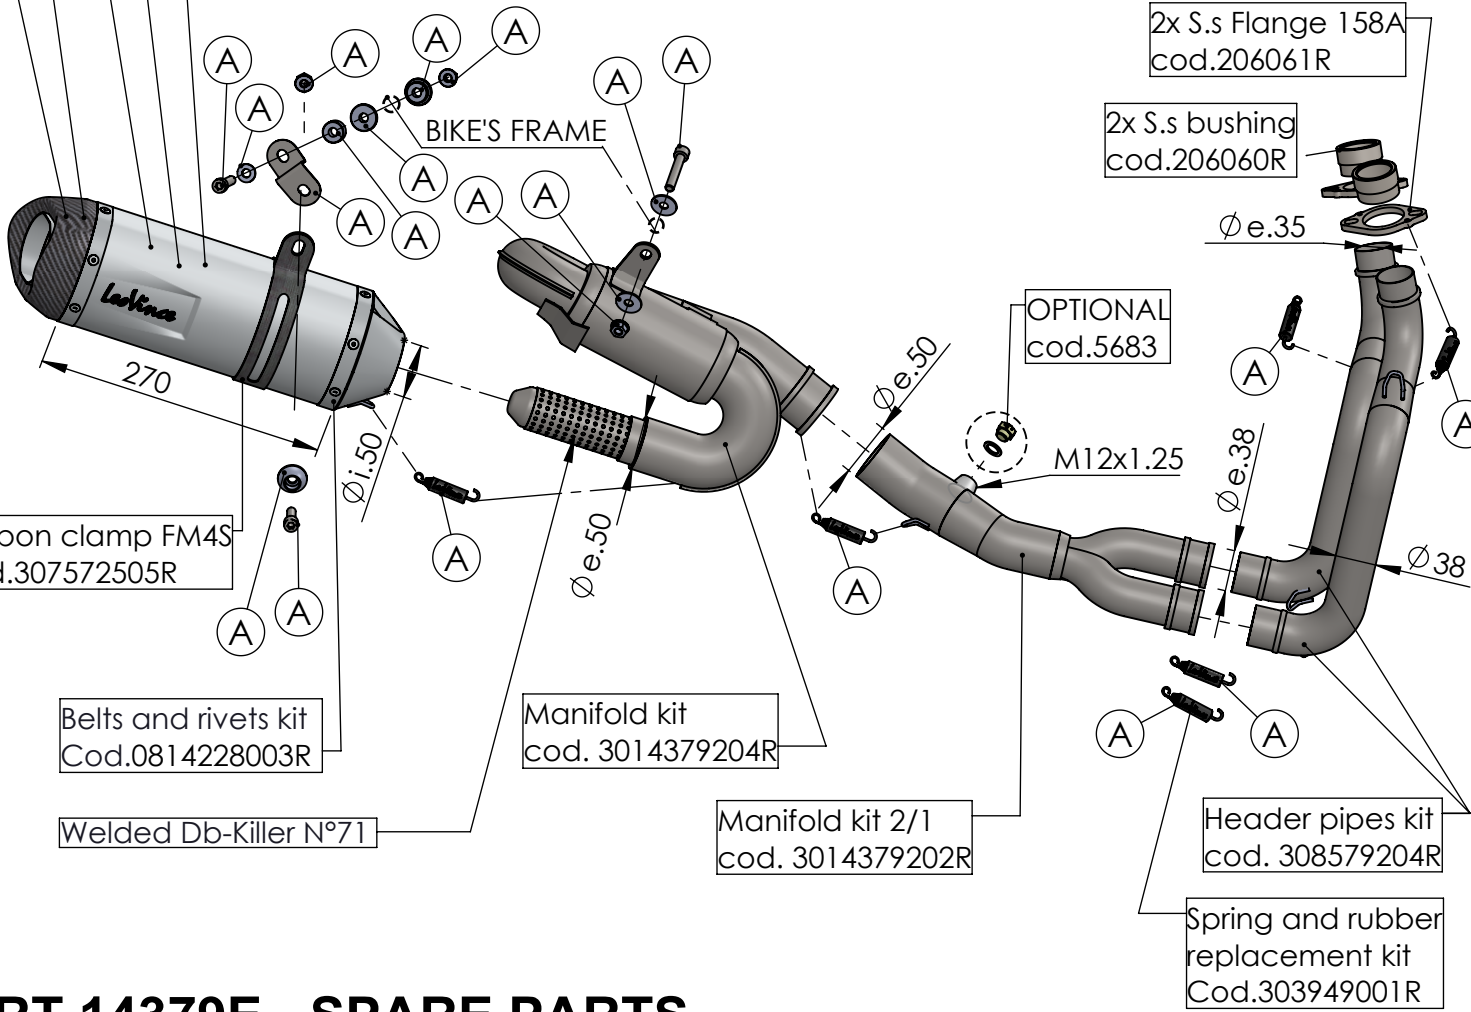

**ATTENTION!
NINJA 650/ Z 650 SPECIFIC
ASSEMBLY DRAWING**

Db-Killer 59B
Cod.3014228804R

**S.s. bushing
cod.206060R**

**S.s.Flange sp.6mm
cod.206061R "158A"**

Carbon end cup set
cod.308266701R

S.s end cup set
cod.3014228701R

Outer sleeve replacement kit
cod.088406004R

Muffler kit
Cod.3014228482R

Muffler repack kit
cod.414205R

2x S.s Flange 158A
cod.206061R

2x S.s bushing
cod.206060R

OPTIONAL
cod.5683

M12x1.25

Carbon clamp FM4S
Cod.307572505R

Belts and rivets kit
Cod.0814228003R

Manifold kit
cod. 3014379204R

Manifold kit 2/1
cod. 3014379202R

Header pipes kit
cod. 308579204R

Spring and rubber
replacement kit
Cod.303949001R

Welded Db-Killer N°71

ART.14379E - SPARE PARTS

KAWASAKI Z 650 / Z 650 RS / NINJA 650 / VERSYS 650
(Also fits 35kW version) (Fits with original panniers)

(A) FITTING KIT cod.3014379601R