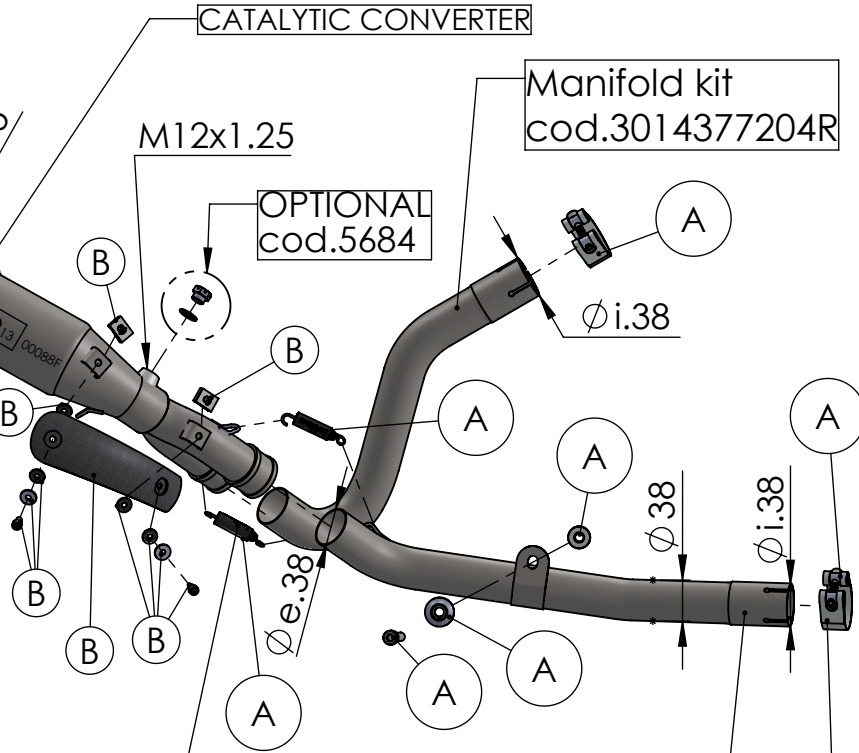

Carbon end cup set
cod.3014000701R

S.s end cup set
cod.307242711R

Carbon clamp FBTD5
cod. 3014220501R

BIKE'S FRAME

Db-Killer N.65
Cod.3014324801R

Belts and rivets kit
Cod.0814324003R

CATALYTIC CONVERTER

Manifold kit
cod.3014377204R

M12x1.25

OPTIONAL
cod.5684

Øi.38

A

A

B

B

B

A

A

A

A

A

A

Ø38

Øi.38

Manifold clamp
Cod.300041530R

ART. 14377EK - SPARE PARTS

SUZUKI V-STROM 650 / XT (Also fits 35kW version)

(Fits with original center stand)(Fits with original panniers)

(A) FITTING KIT cod. 3014377601R

(B) CARBON COVER KIT cod. 3014377001R