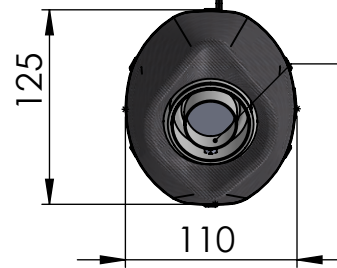

Carbon end cup set
cod.3014000701R

S.s end cup set
cod.307242711R

Carbon clamp FBTD5
cod. 3014220501R

BIKE'S FRAME

Db-Killer N.65
Cod.3014324801R

Belts and rivets kit
Cod.0814324003R

CATALYTIC CONVERTER

Manifold kit
cod.3014377204R

M12x1.25

OPTIONAL
cod.5684

Øi.38

A

A

B

B

B

A

A

A

A

A

A

Ø38

Øi.38

Manifold clamp
Cod.300041530R

ART. 14377EK - SPARE PARTS

SUZUKI V-STROM 650 / XT (Also fits 35kW version)

(Fits with original center stand)(Fits with original panniers)

(A) FITTING KIT cod. 3014377601R

(B) CARBON COVER KIT cod. 3014377001R