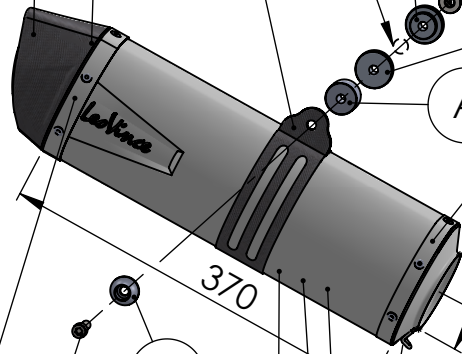

Carbon end cup set
cod.3014000701R

S.s end cup set
cod.307242711R

Carbon clamp FBTD5
cod. 3014220501R

BIKE'S FRAME

Db-Killer N.65
Cod.3014324801R

Belts and rivets kit
Cod.0814324003R

CATALYTIC CONVERTER

Manifold kit
cod.3014377204R

M12x1.25

OPTIONAL
cod.5684

Øi.38

A

A

B

B

B

Manifold clamp
Cod.300041530R

ART. 14377EK - SPARE PARTS

SUZUKI V-STROM 650 / XT (Also fits 35kW version)

(Fits with original center stand)(Fits with original panniers)

(A) FITTING KIT cod. 3014377601R

(B) CARBON COVER KIT cod. 3014377001R