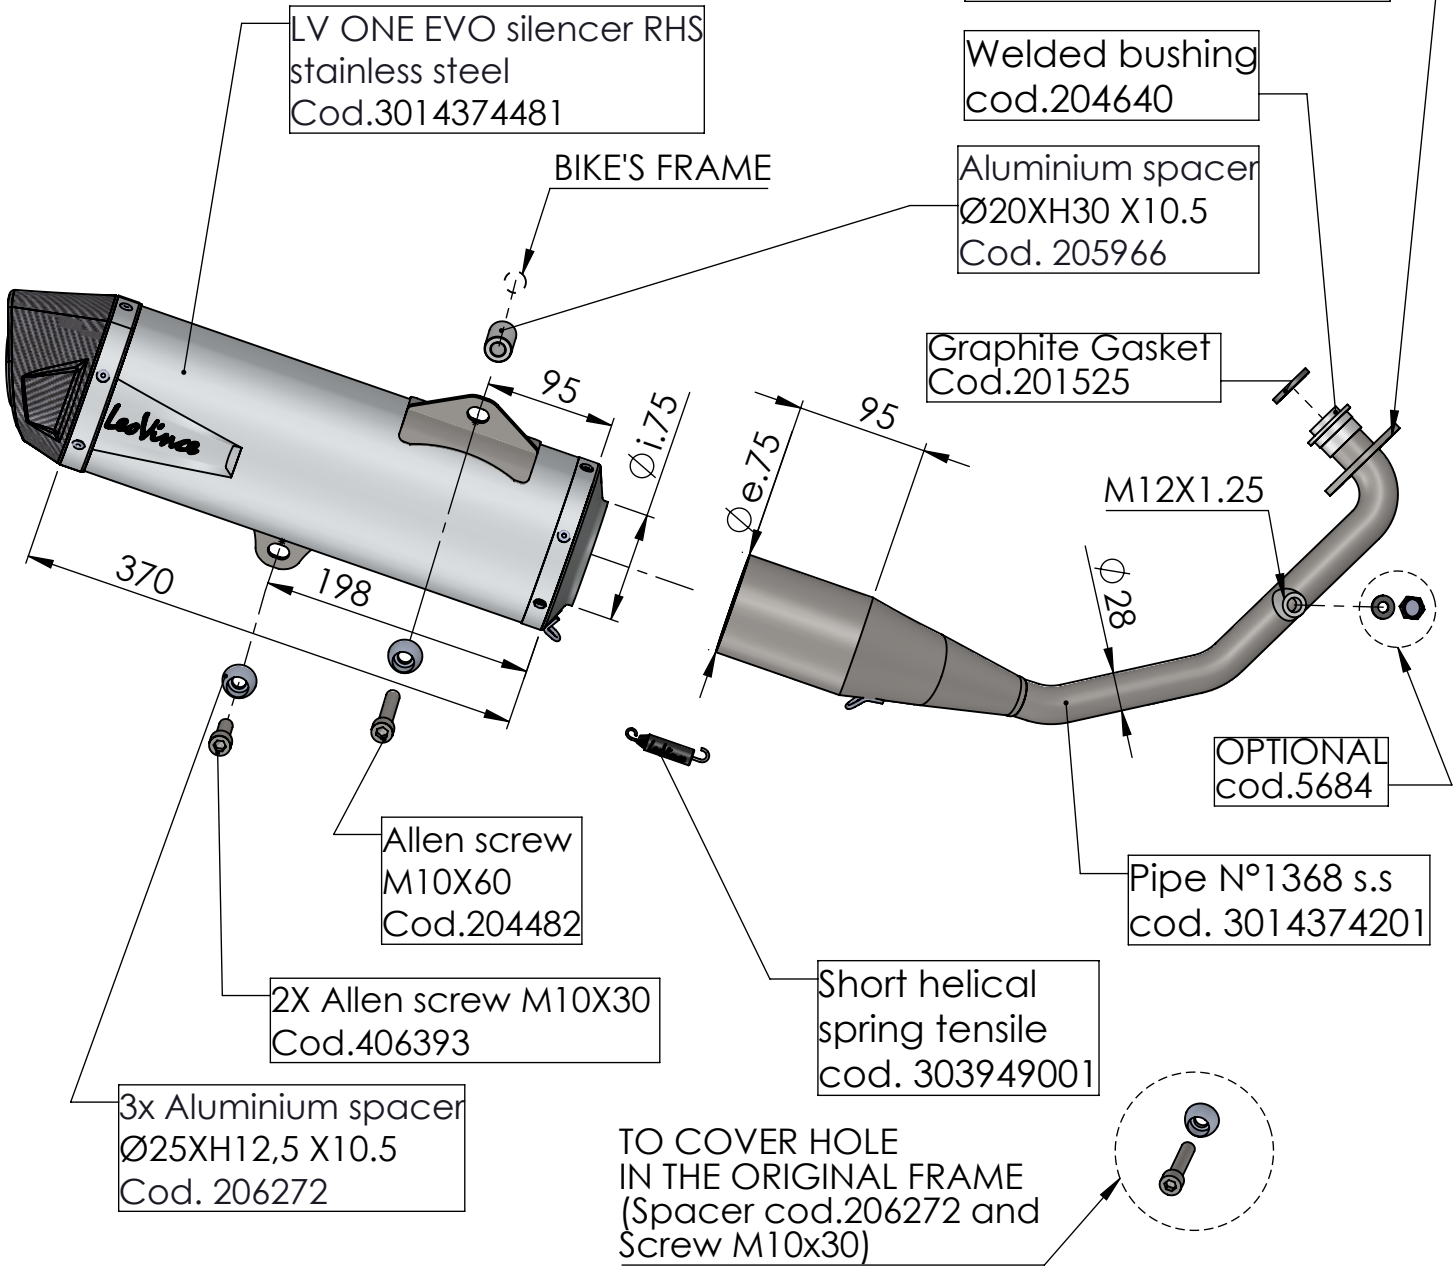

Bushing s.s.
cod.204640

Flange s.s. "43E"
cod.206308 sp.5mm

Db-Killer N.63
Cod.3014225801

Welded s.s. flange "43E"
cod.206308

Welded bushing
cod.204640

Aluminium spacer
Ø20XH30 X10.5
Cod. 205966

Graphite Gasket
Cod.201525

LV ONE EVO silencer RHS
stainless steel
Cod.3014374481

BIKE'S FRAME

Allen screw
M10X60
Cod.204482

2X Allen screw M10X30
Cod.406393

3x Aluminium spacer
Ø25XH12,5 X10.5
Cod. 206272

Short helical
spring tensile
cod. 303949001

Pipe N°1368 s.s.
cod. 3014374201

OPTIONAL
cod.5684

TO COVER HOLE
IN THE ORIGINAL FRAME
(Spacer cod.206272 and
Screw M10x30)

ART. 14374E

HONDA FORZA 125

FULL SYSTEM - LV ONE EVO - STAINLESS STEEL