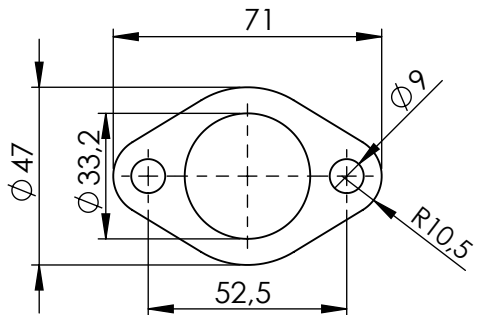

Flange s.s. "43E"
cod.206308 sp.5mm

Db-Killer N.63
Cod.3014225801