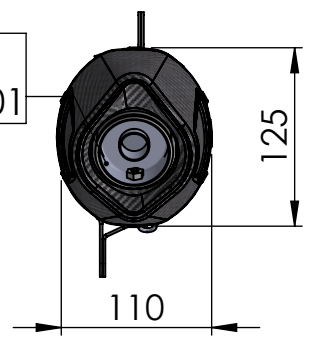

Bushing s.s.
cod.204640

Flange s.s. "43E"
cod.206308 sp.5mm

Db-Killer N.63
Cod.3014225801

Welded s.s. flange "43E"
cod.206308

Welded bushing
cod.204640

Aluminium spacer
Ø20XH30 X10.5
Cod. 205966

Graphite Gasket
Cod.201525

LV ONE EVO silencer RHS
stainless steel
Cod.3014374481

BIKE'S FRAME

Allen screw
M10X60
Cod.204482

2X Allen screw M10X30
Cod.406393

3x Aluminium spacer
Ø25XH12,5 X10.5
Cod. 206272

Short helical
spring tensile
cod. 303949001

Pipe N°1368 s.s.
cod. 3014374201

OPTIONAL
cod.5684

TO COVER HOLE
IN THE ORIGINAL FRAME
(Spacer cod.206272 and
Screw M10x30)

ART. 14374E

HONDA FORZA 125

FULL SYSTEM - LV ONE EVO - STAINLESS STEEL