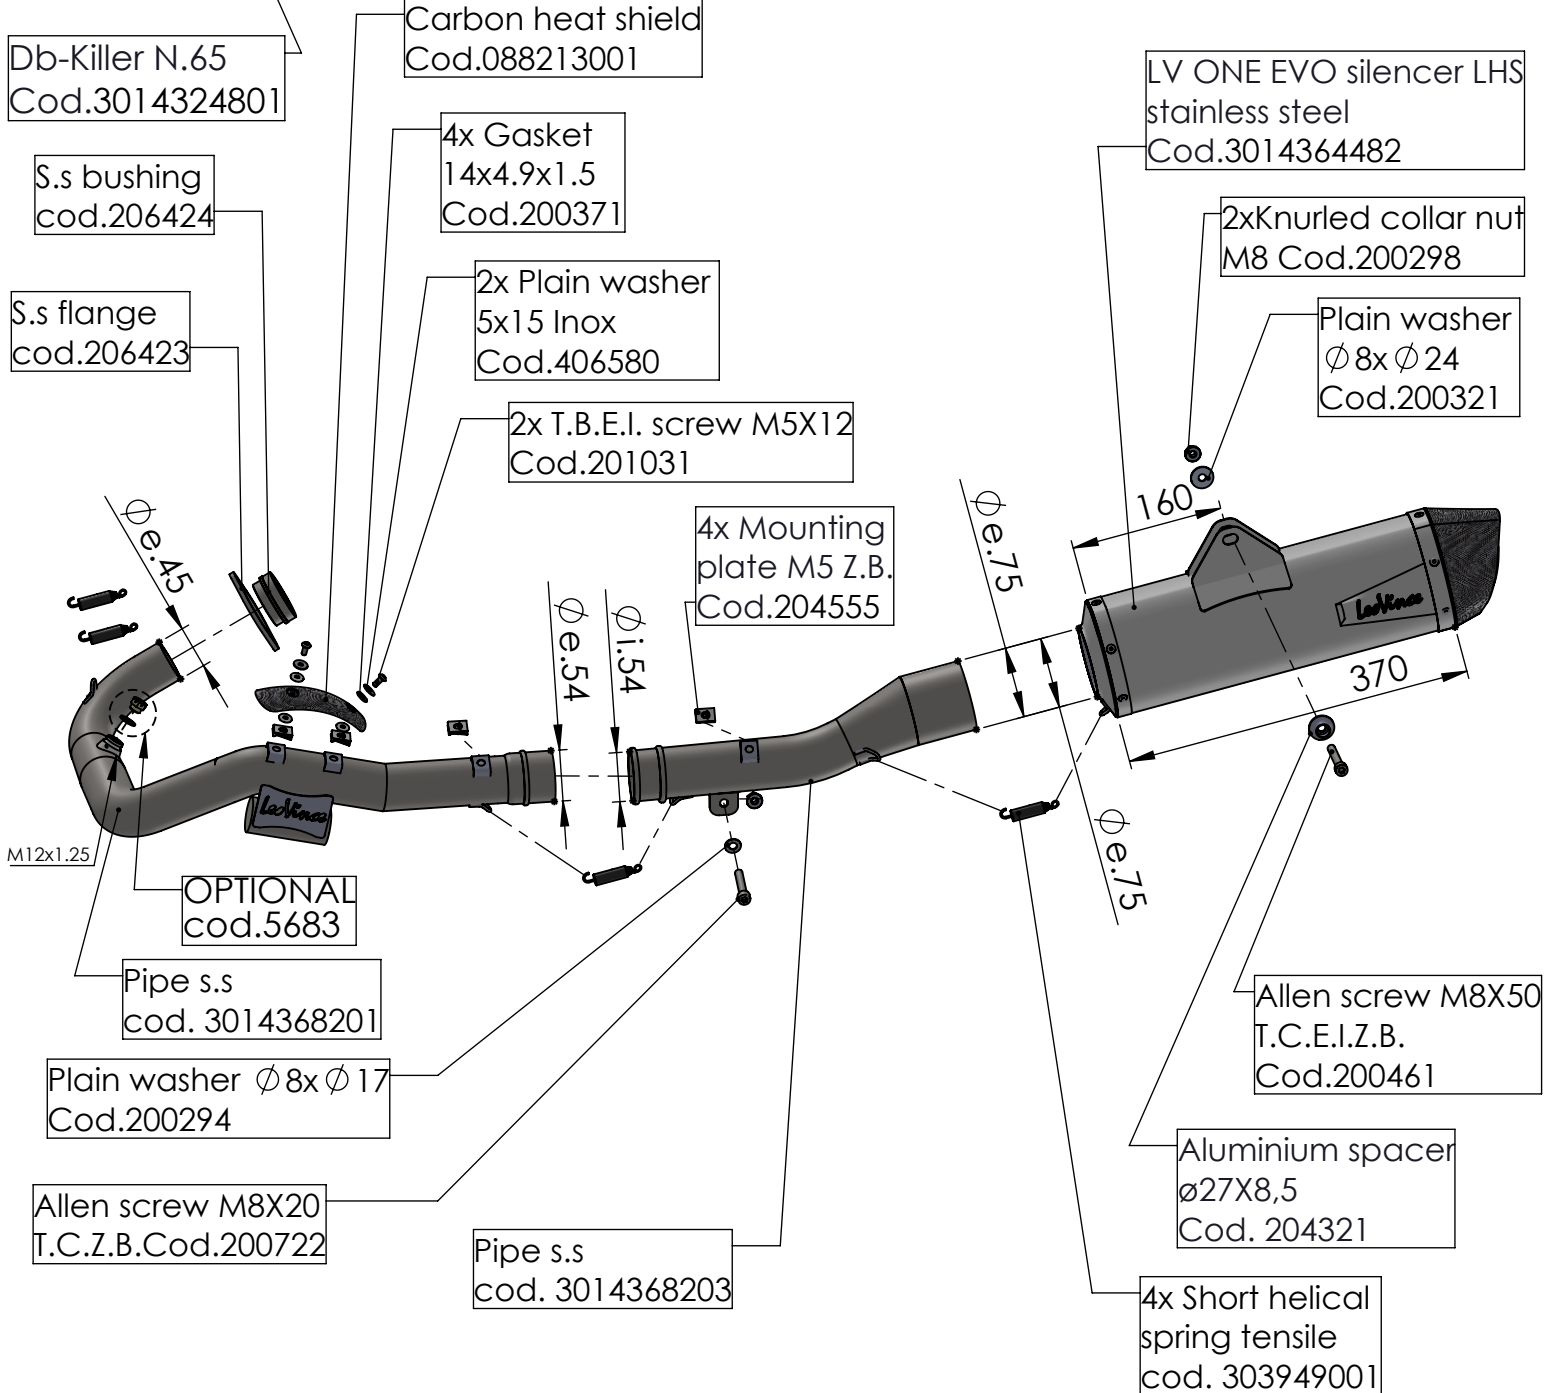

WARNING
DO NOT USE ORIGINAL
GRAPHITE BUSHING

**Flange s.s. sp.5mm
cod.206423**

**s.s. bushing
cod.206424**

ART. 14368E

HUSQVARNA 701 ENDURO/LR / 701 SUPERMOTO
(also fits 35kW version)

FULL SYSTEM - LV ONE EVO - STAINLESS STEEL