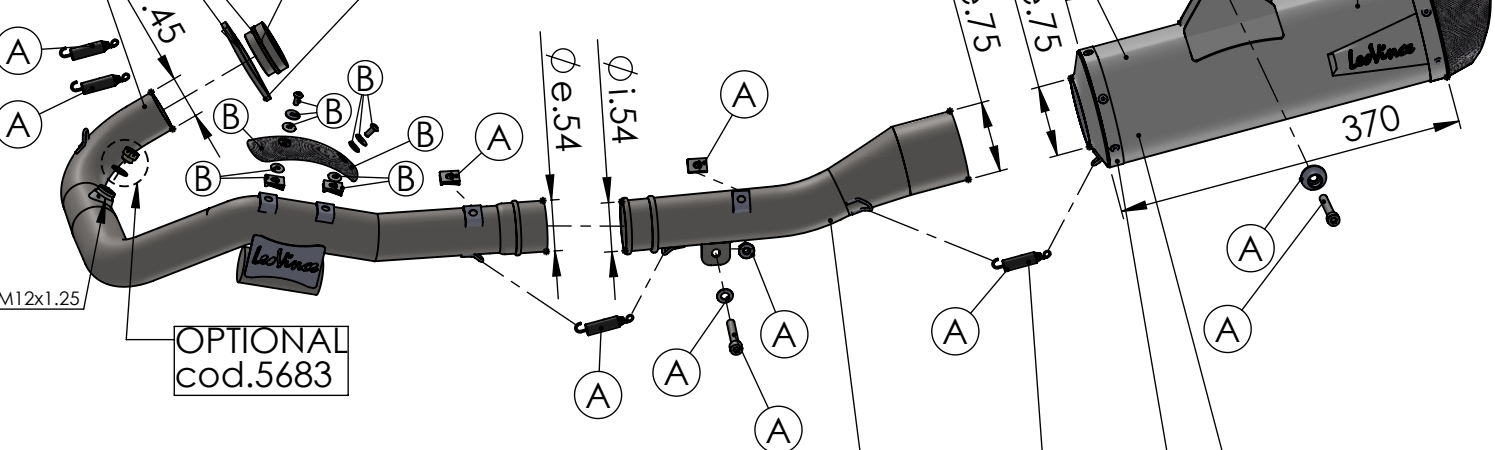

Carbon end cup set
cod.3014000701R

S.s end cup set
cod.307242711R

Muffler kit
Cod.3014364482R

Outer sleeve
replacement kit
cod.3014364010R

Header pipe kit
cod. 3014368202R

S.s bushing
cod.206424R

S.s flange
cod.206423R

OPTIONAL
cod.5683

Manifold kit
cod. 3014368204R

Spring and rubber
replacement kit
Cod.303949001R

Muffler repack kit
cod.414205R

Belts and rivets kit
Cod.0814324003R

ART. 14368E - SPARE PARTS

HUSQVARNA 701 ENDURO/LR / 701 SUPERMOTO
(also fits 35kW version)

(A) FITTING KIT cod.3014364601R

(B) CARBON COVER cod.308213001R