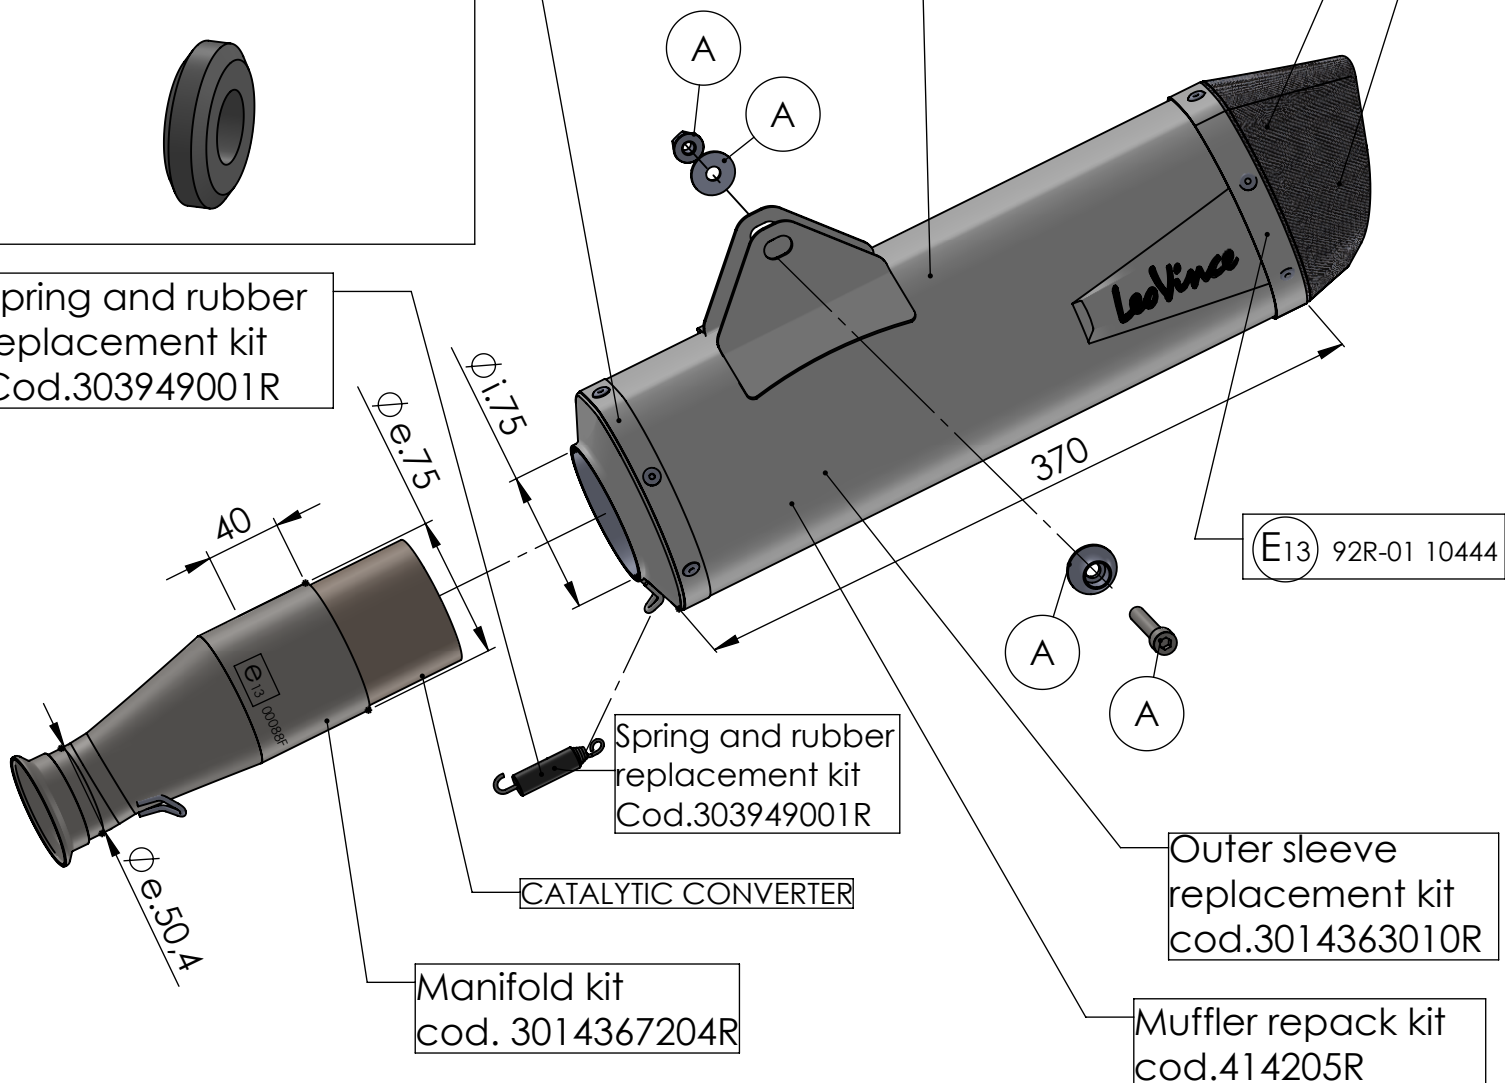

Spring and rubber replacement kit  
Cod.303949001R

Belts and rivets kit  
Cod.0814324003R

Muffler kit  
Cod.3014363482R

Carbon end cup set  
cod.3014000701R

S.s end cup set  
cod.307242711R

## ART. 14367EK - SPARE PARTS

HUSQVARNA 701 ENDURO/LR / 701 SUPERMOTO  
(Also fits 35kW version)

Ⓔ13 FITTING KIT cod.3014367601R